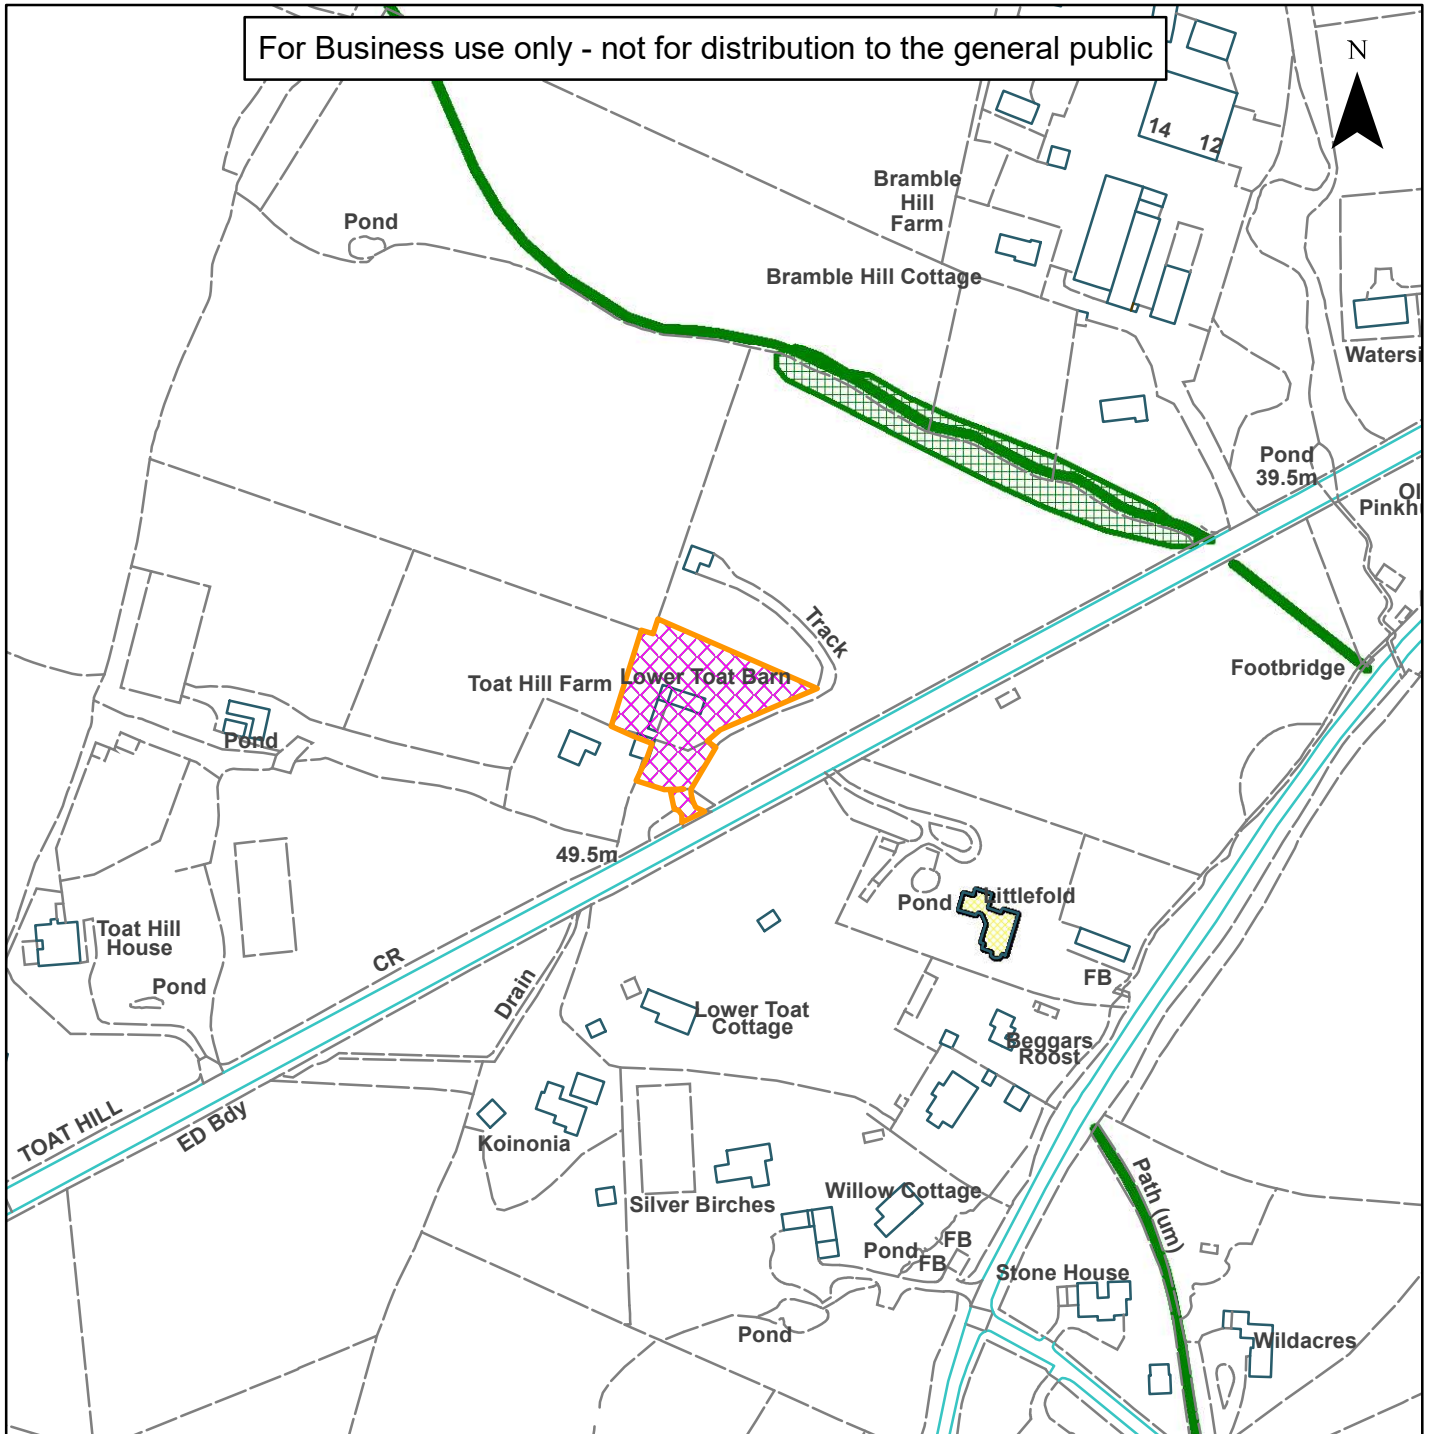

# 12) DC/21/0127

## Horsham District Council

Lower Toat Barn, Five Oaks Road, Slinfold

For Business use only - not for distribution to the general public

**Scale:** 1:2,500

Reproduced by permission of Ordnance Survey map on behalf of HMSO. © Crown copyright and database rights (2019). Ordnance Survey Licence.100023865