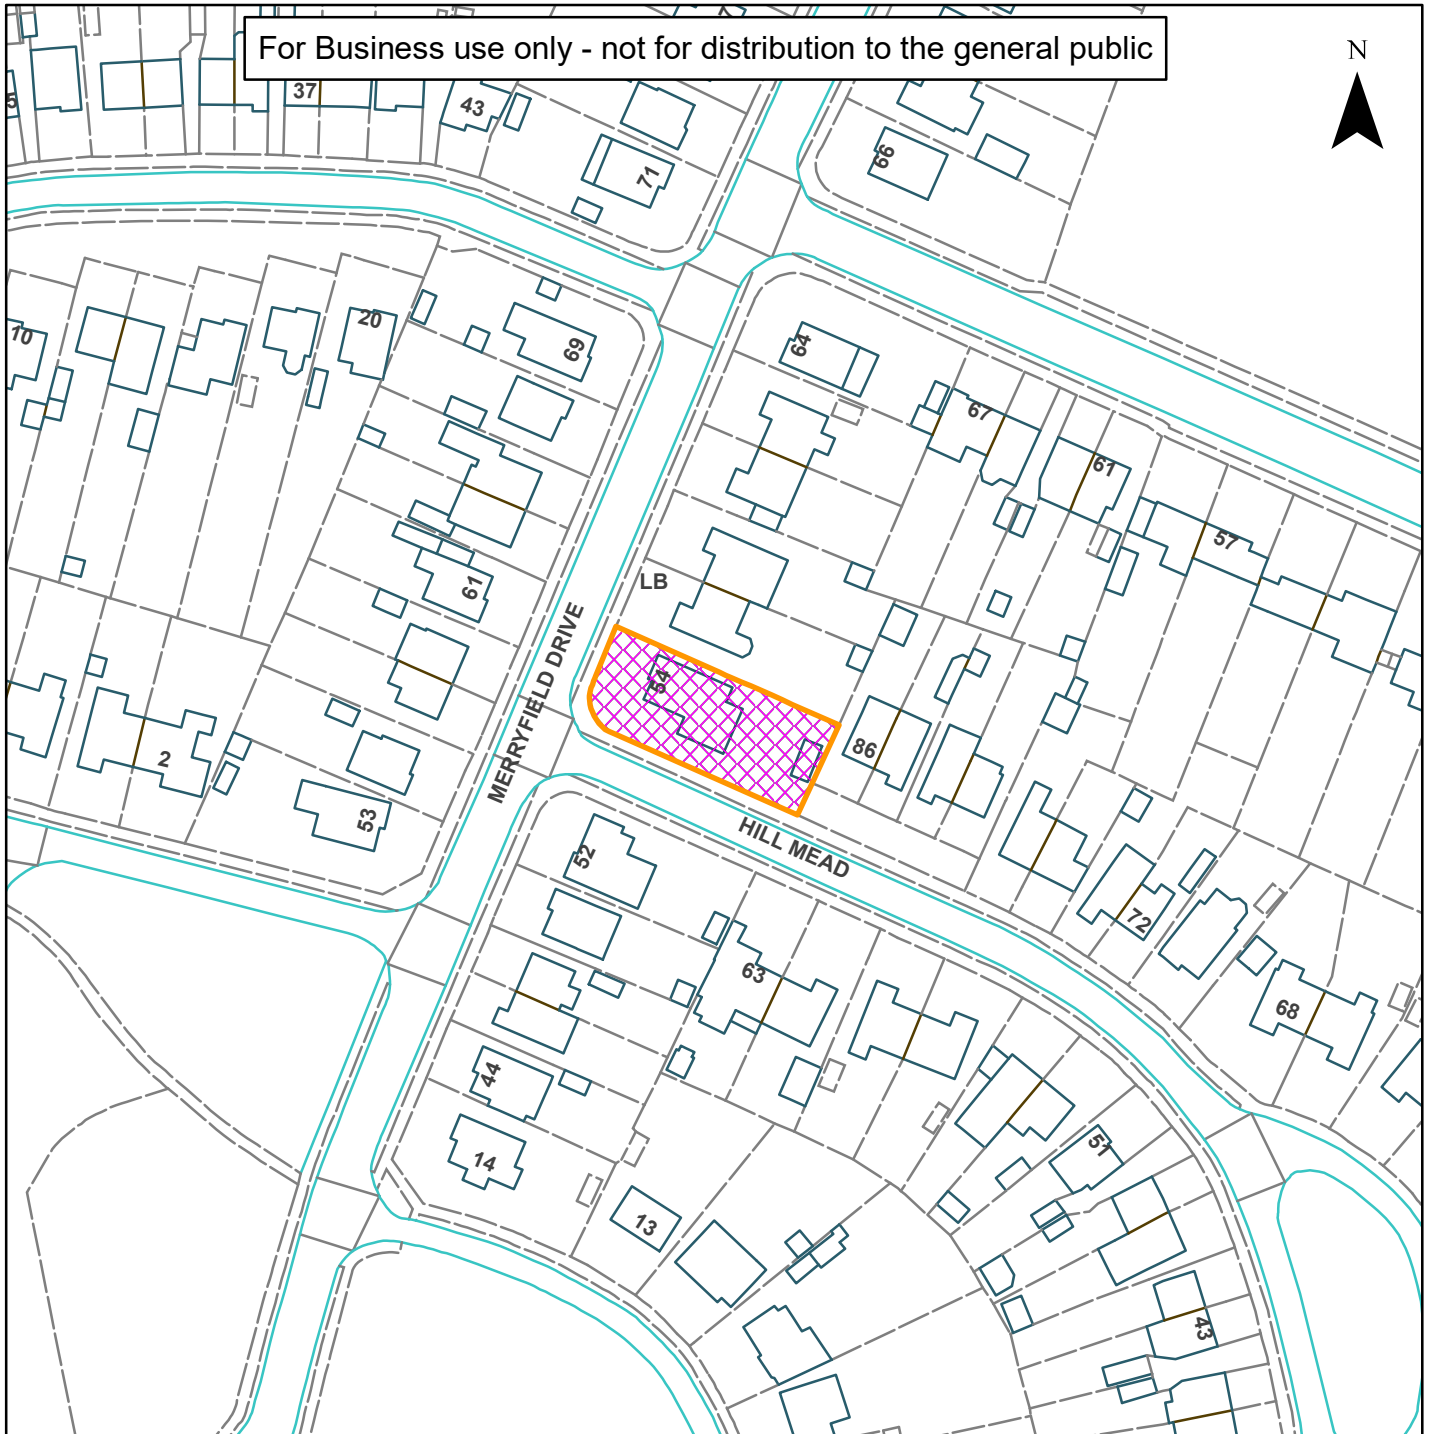

11) DC/21/0799

**Horsham
District
Council**

54 Merryfield Drive, Horsham

For Business use only - not for distribution to the general public

N

Scale: 1:1,250

Reproduced by permission of Ordnance Survey map on behalf of HMSO. © Crown copyright and database rights (2019). Ordnance Survey Licence.100023865