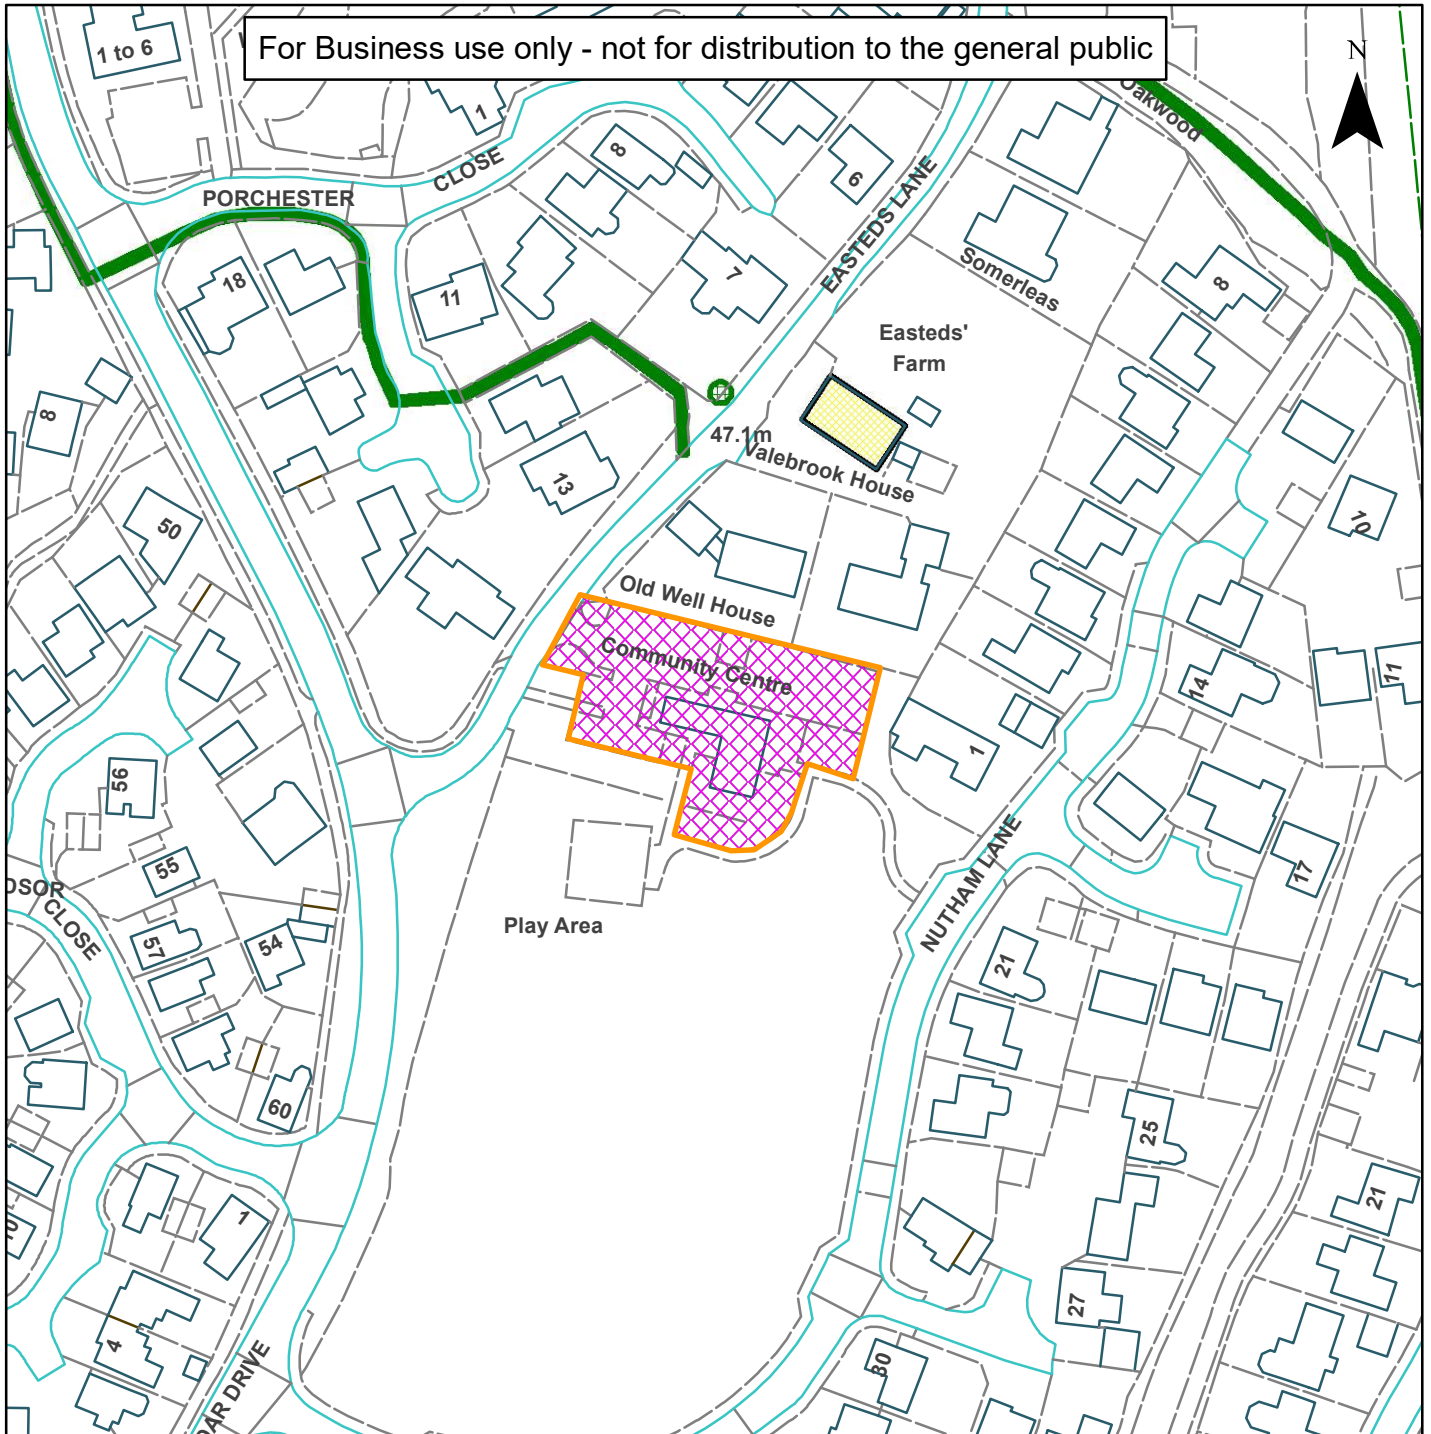

09) DC/21/0511

Horsham District Council

Easteds Barn, Easteds Lane, Southwater

For Business use only - not for distribution to the general public

Scale: 1:1,250

Reproduced by permission of Ordnance Survey map on behalf of HMSO. © Crown copyright and database rights (2019). Ordnance Survey Licence.100023865