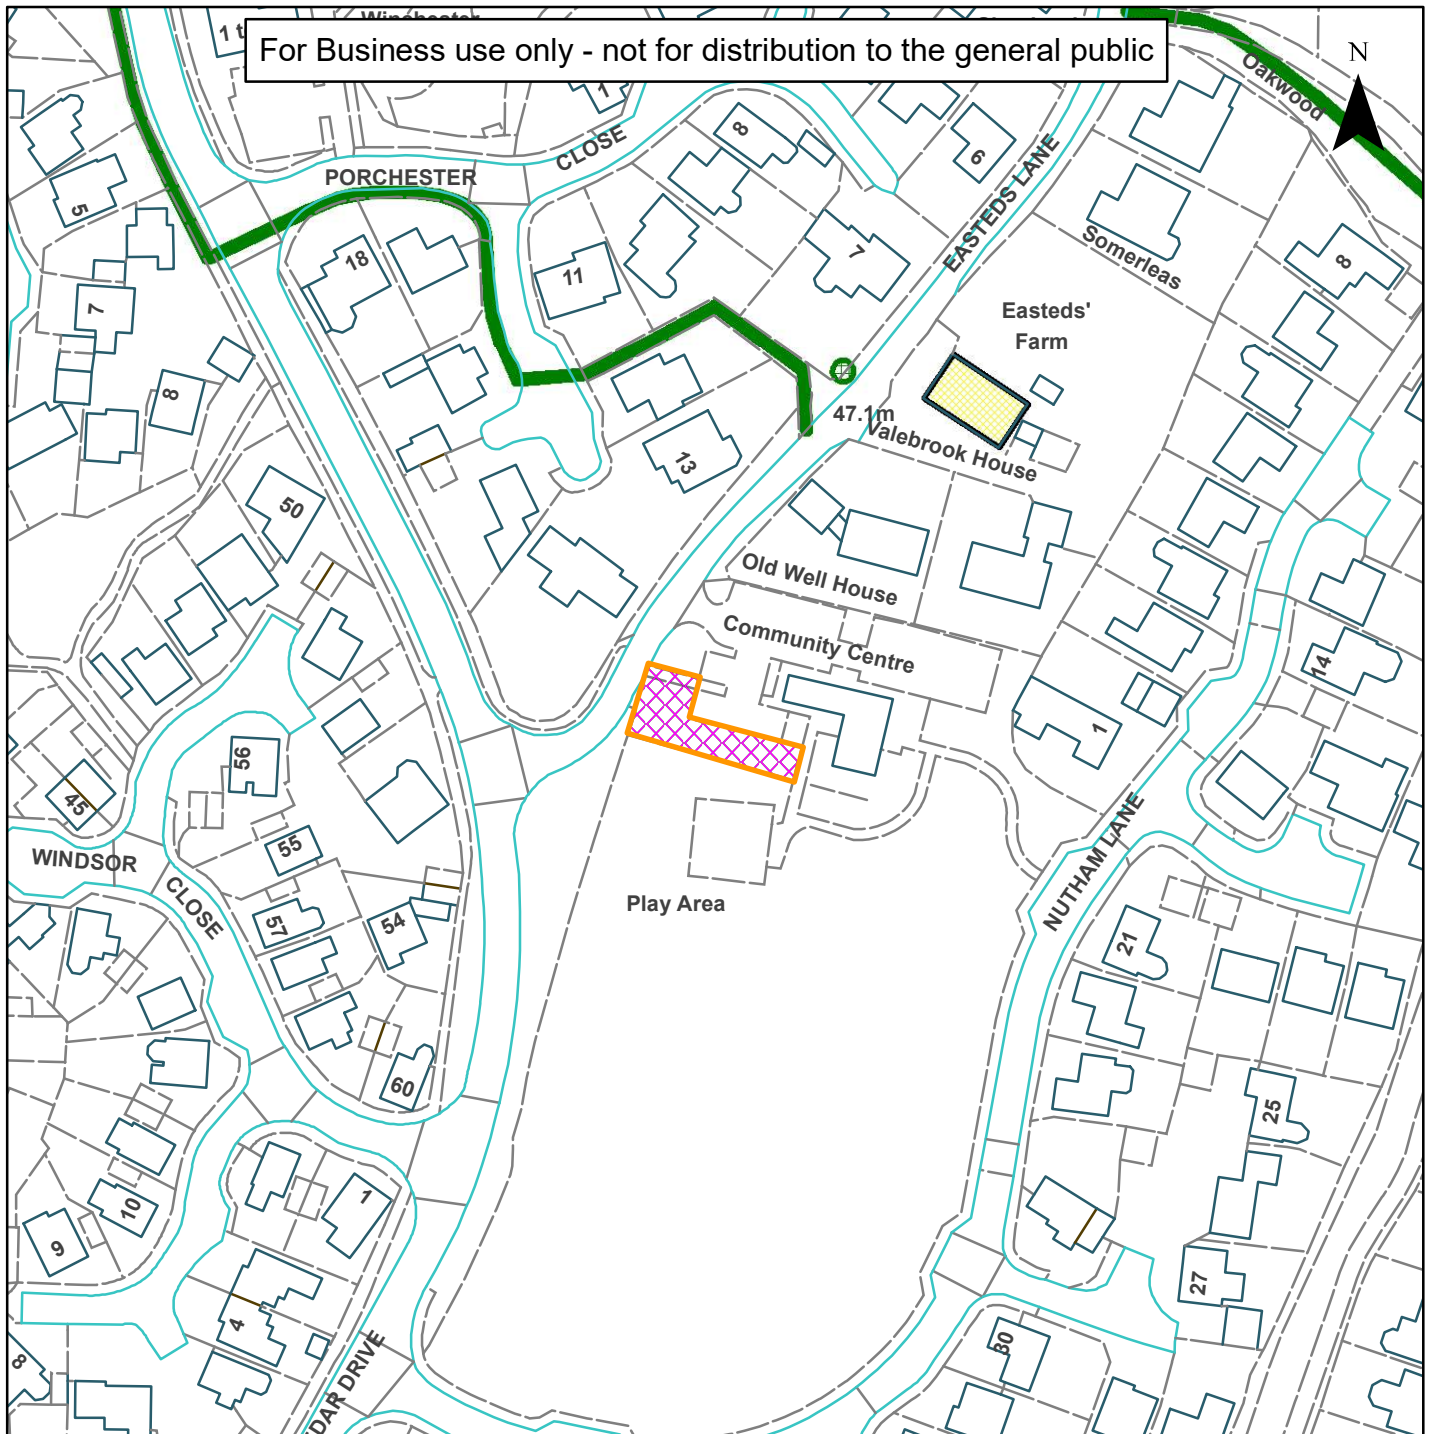

07) DC/21/1539

Horsham District Council

Land at Easteds Barn, Easteds Lane, Southwater

For Business use only - not for distribution to the general public

Scale: 1:1,250

Reproduced by permission of Ordnance Survey map on behalf of HMSO. © Crown copyright and database rights (2019). Ordnance Survey Licence.100023865