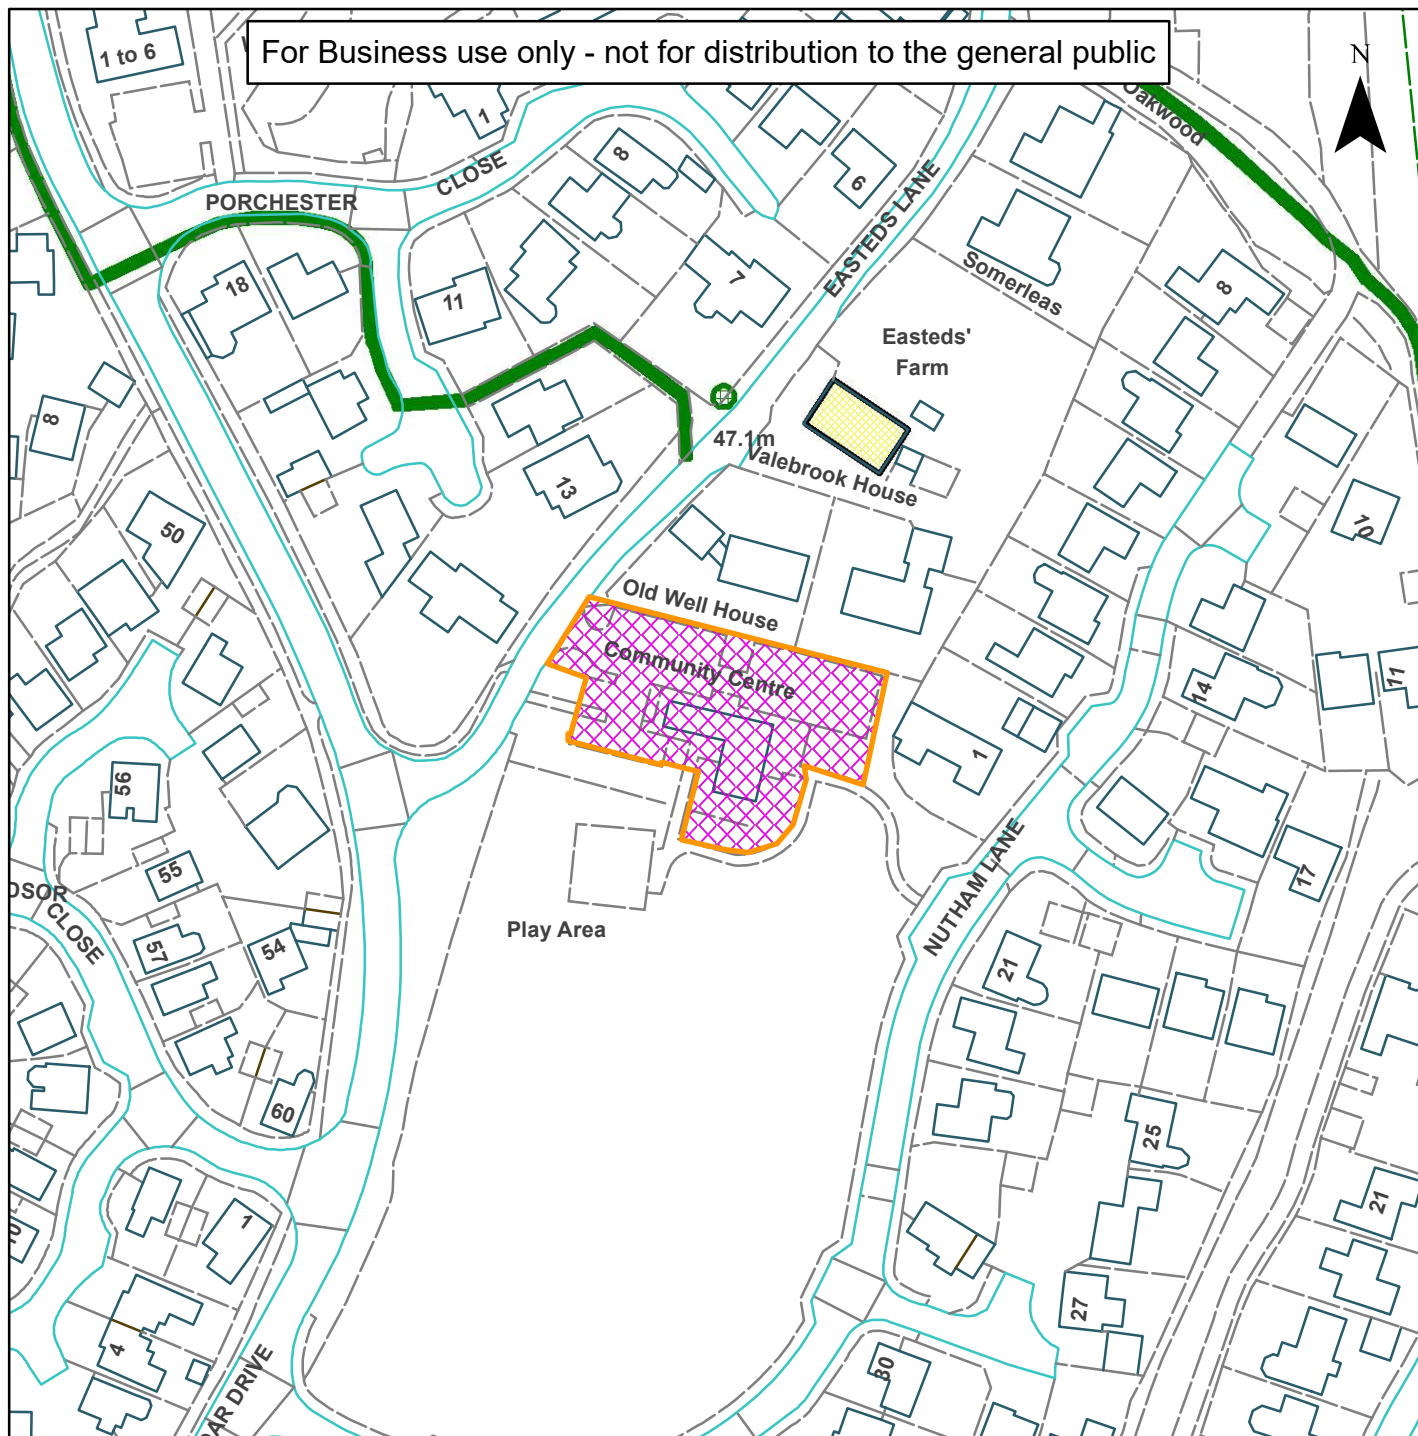

08) DC/21/0510

Horsham
District
Council

Easteds Barn, Easteds Lane, Southwater

For Business use only - not for distribution to the general public

Scale: 1:1,250

Reproduced by permission of Ordnance Survey map on behalf of HMSO. © Crown copyright and database rights (2019). Ordnance Survey Licence.100023865