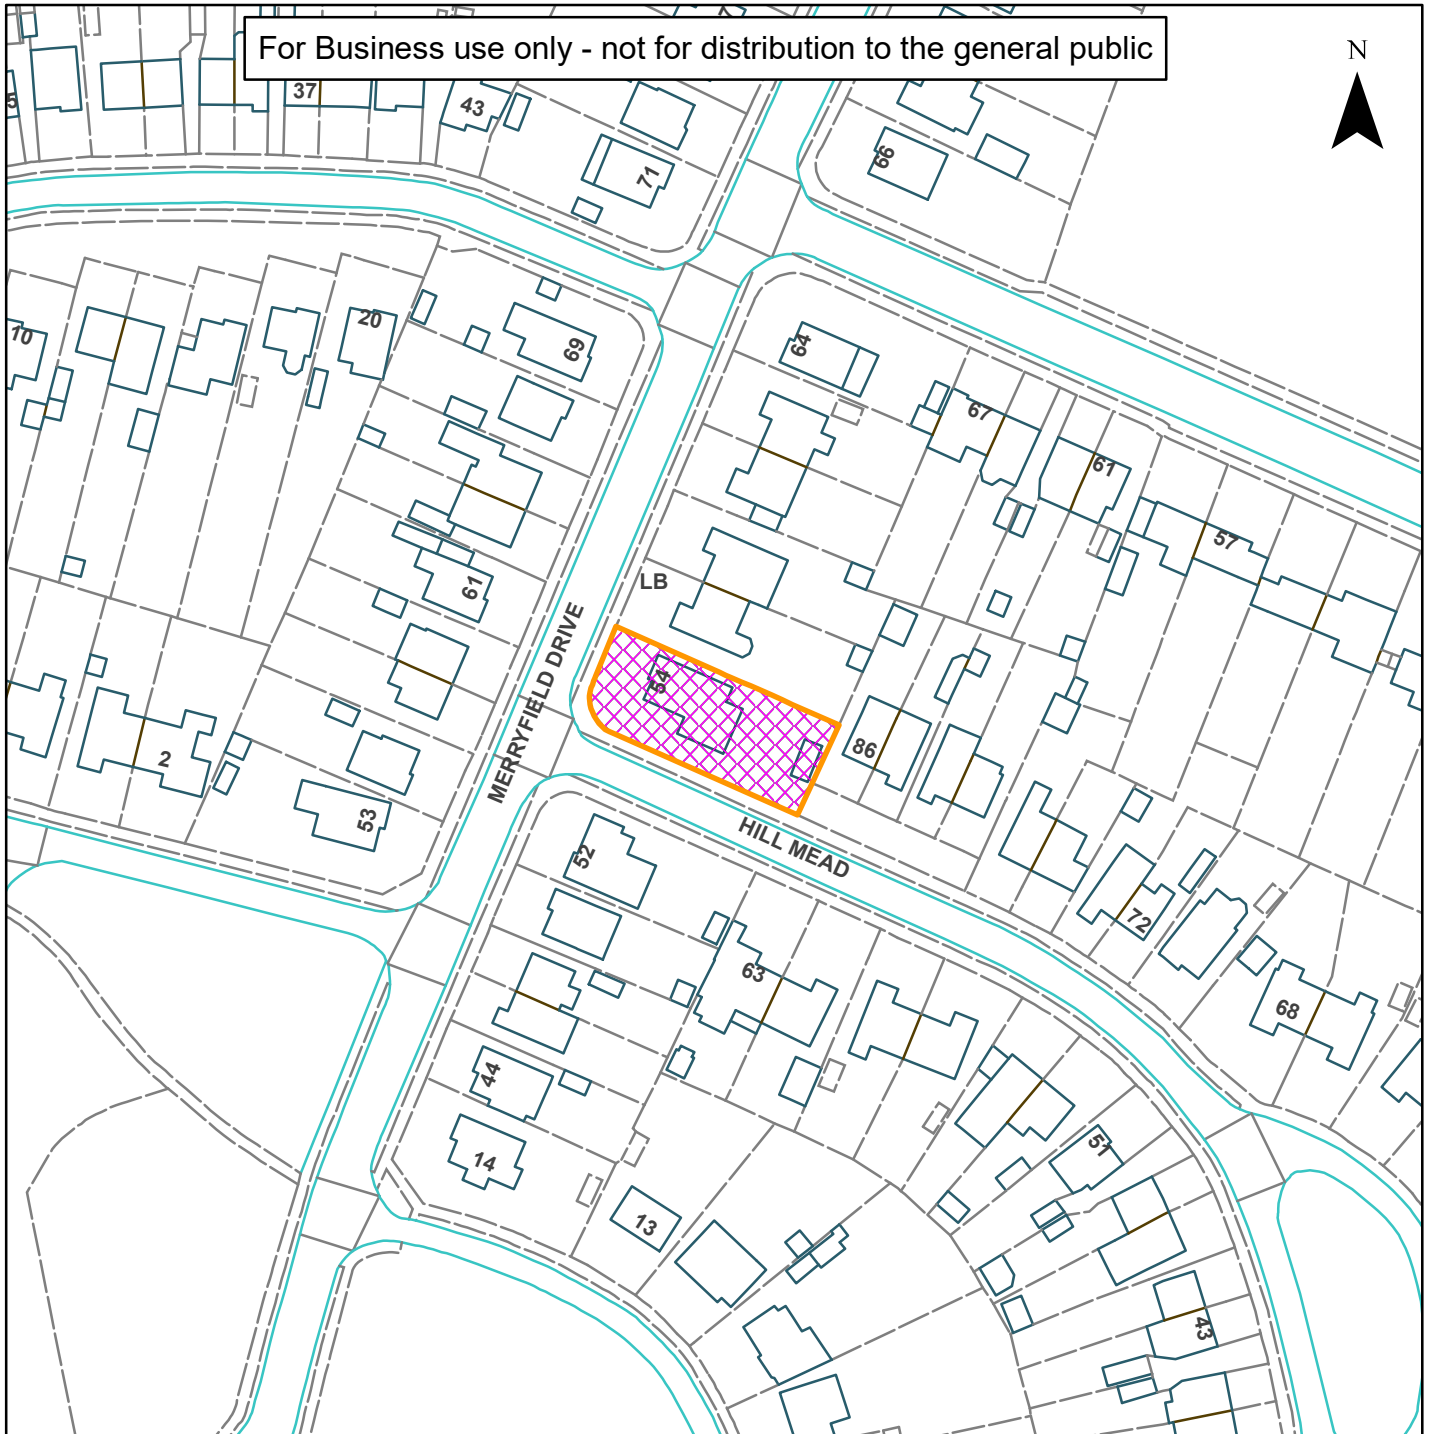

# 10) DC/21/0799

## Horsham District Council

54 Merryfield Drive, Horsham

For Business use only - not for distribution to the general public

N

**Scale:** 1:1,250

Reproduced by permission of Ordnance Survey map on behalf of HMSO. © Crown copyright and database rights (2019). Ordnance Survey Licence.100023865