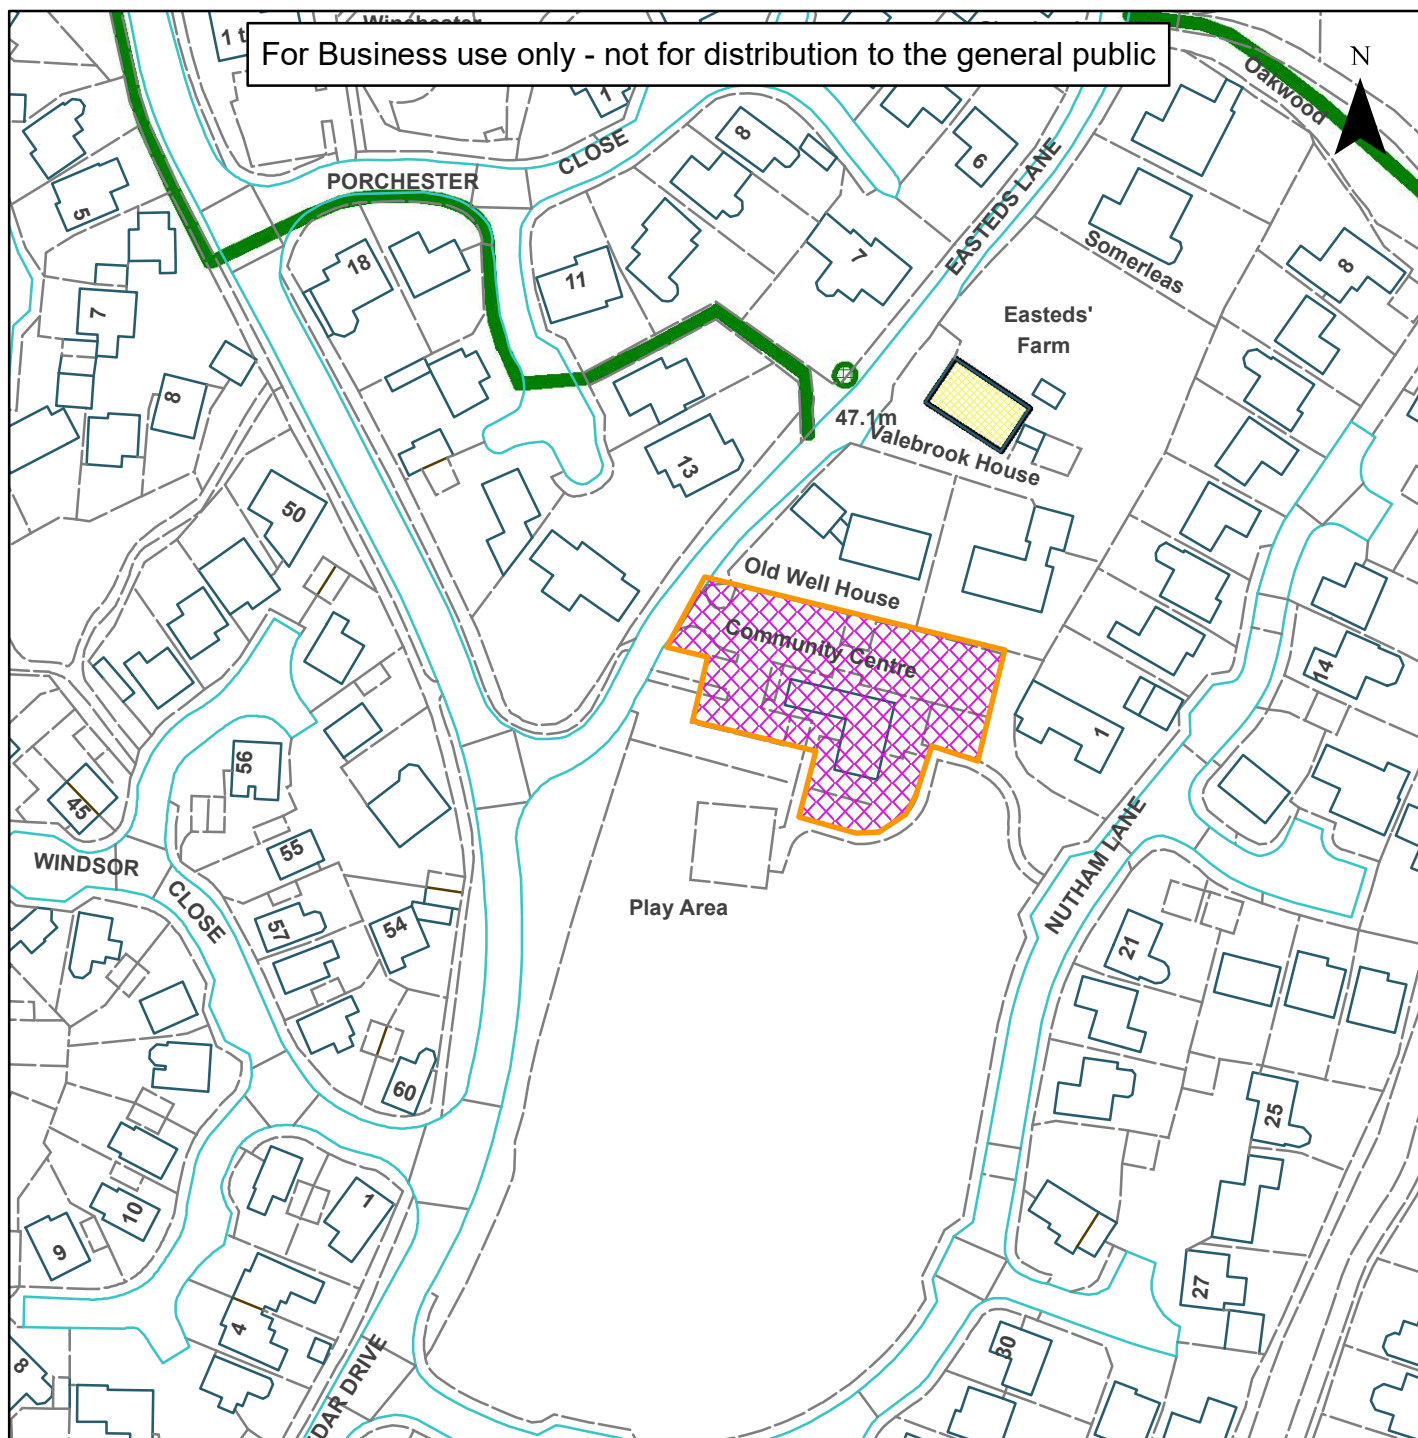

08) DC/21/0511

Horsham
District
Council

Easteds Barn, Easteds Lane, Southwater

Scale: 1:1,250

Reproduced by permission of Ordnance Survey map on behalf of HMSO. © Crown copyright and database rights (2019). Ordnance Survey Licence.100023865