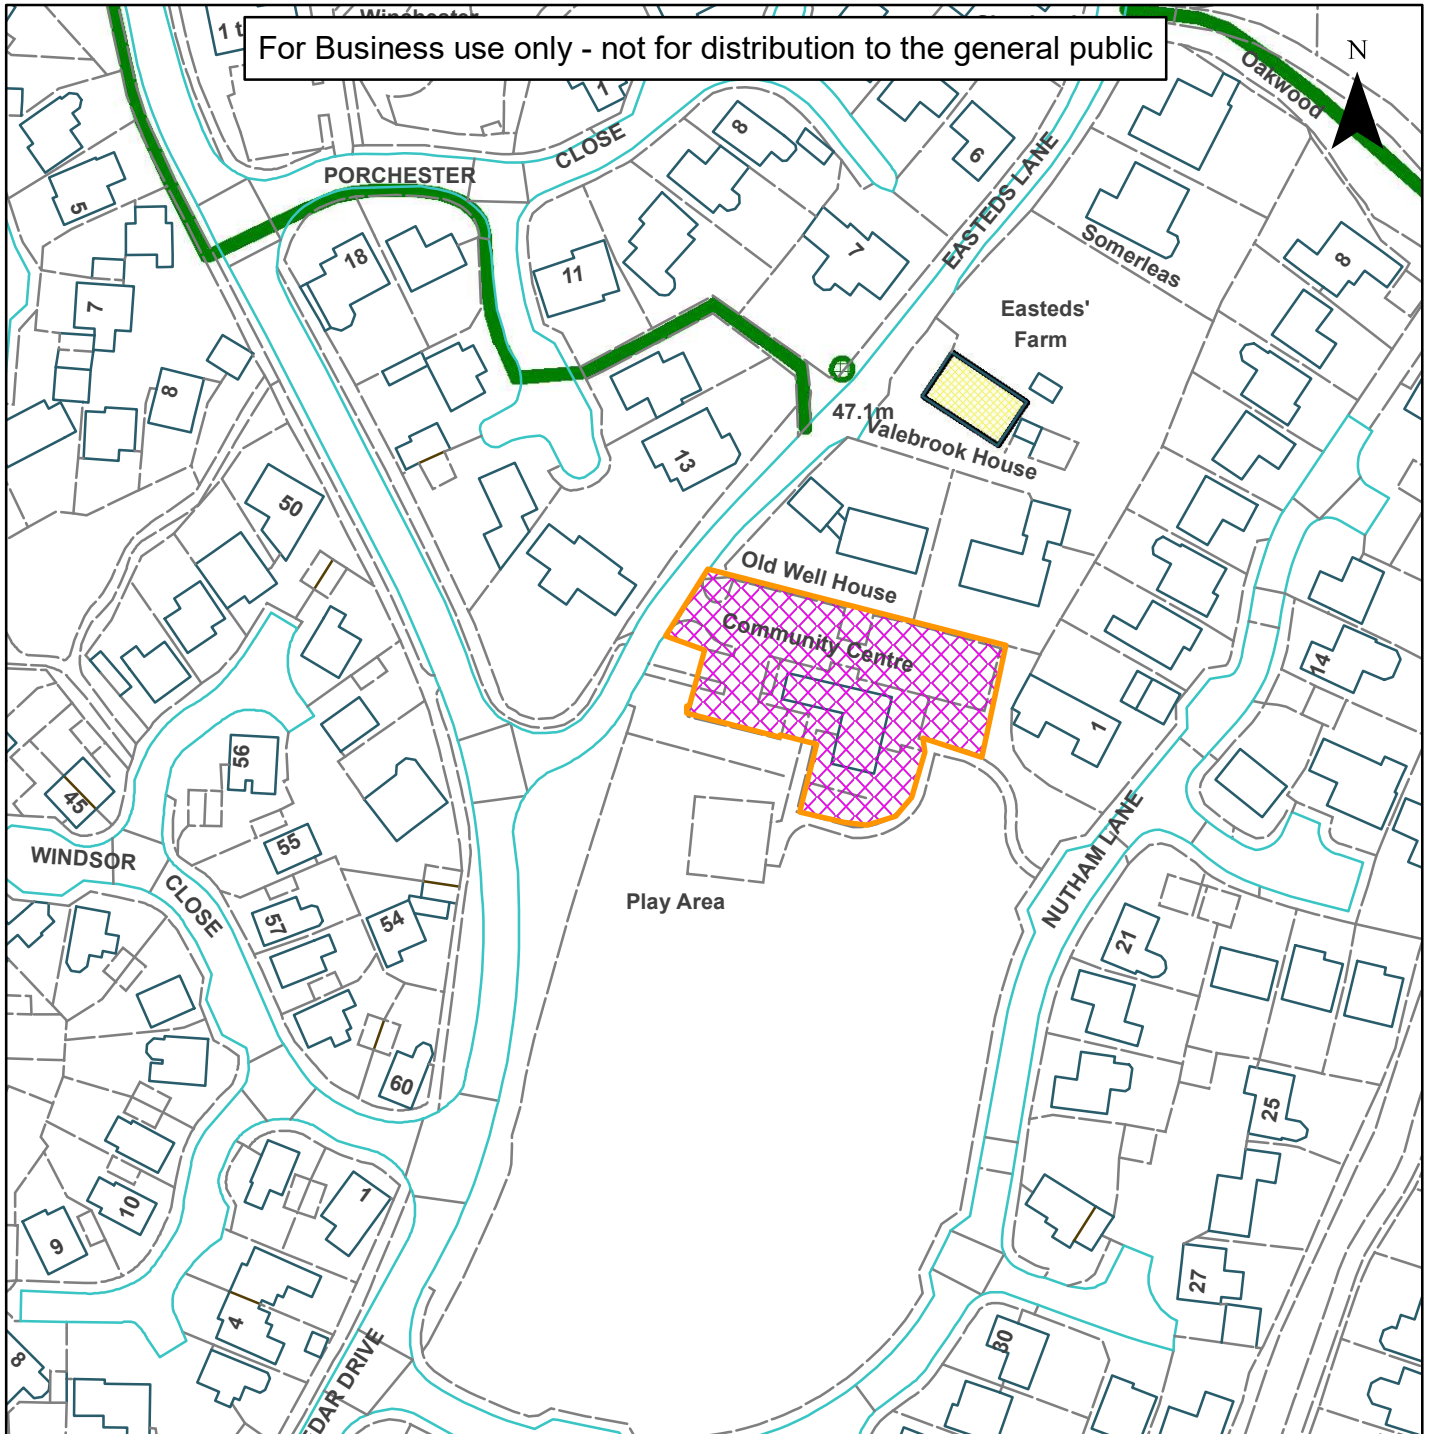

Easteds Barn, Easteds Lane, Southwater

For Business use only - not for distribution to the general public

Scale: 1:1,250

Reproduced by permission of Ordnance Survey map on behalf of HMSO. © Crown copyright and database rights (2019). Ordnance Survey Licence.100023865