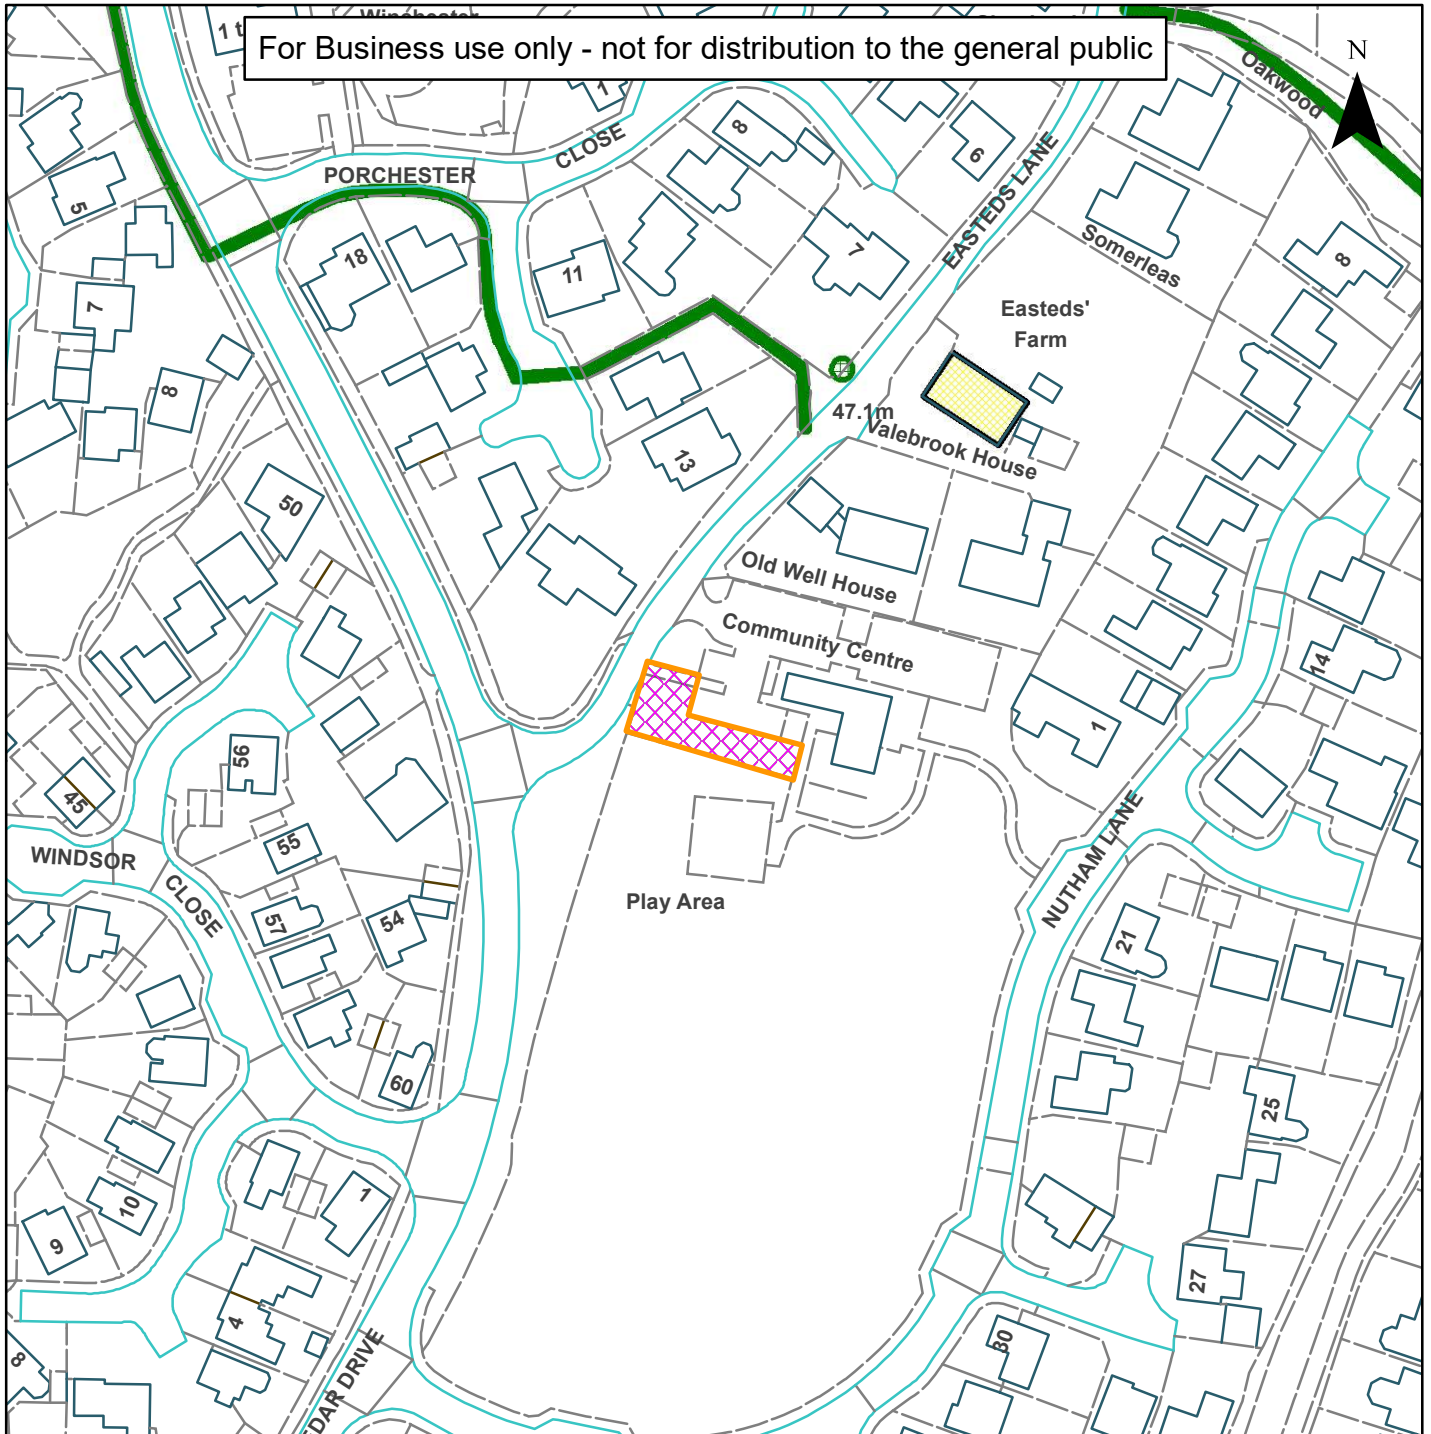

06) DC/21/1539

Horsham District Council

Land at Easteds Barn, Easteds Lane, Southwater

For Business use only - not for distribution to the general public

Scale: 1:1,250

Reproduced by permission of Ordnance Survey map on behalf of HMSO. © Crown copyright and database rights (2019). Ordnance Survey Licence.100023865