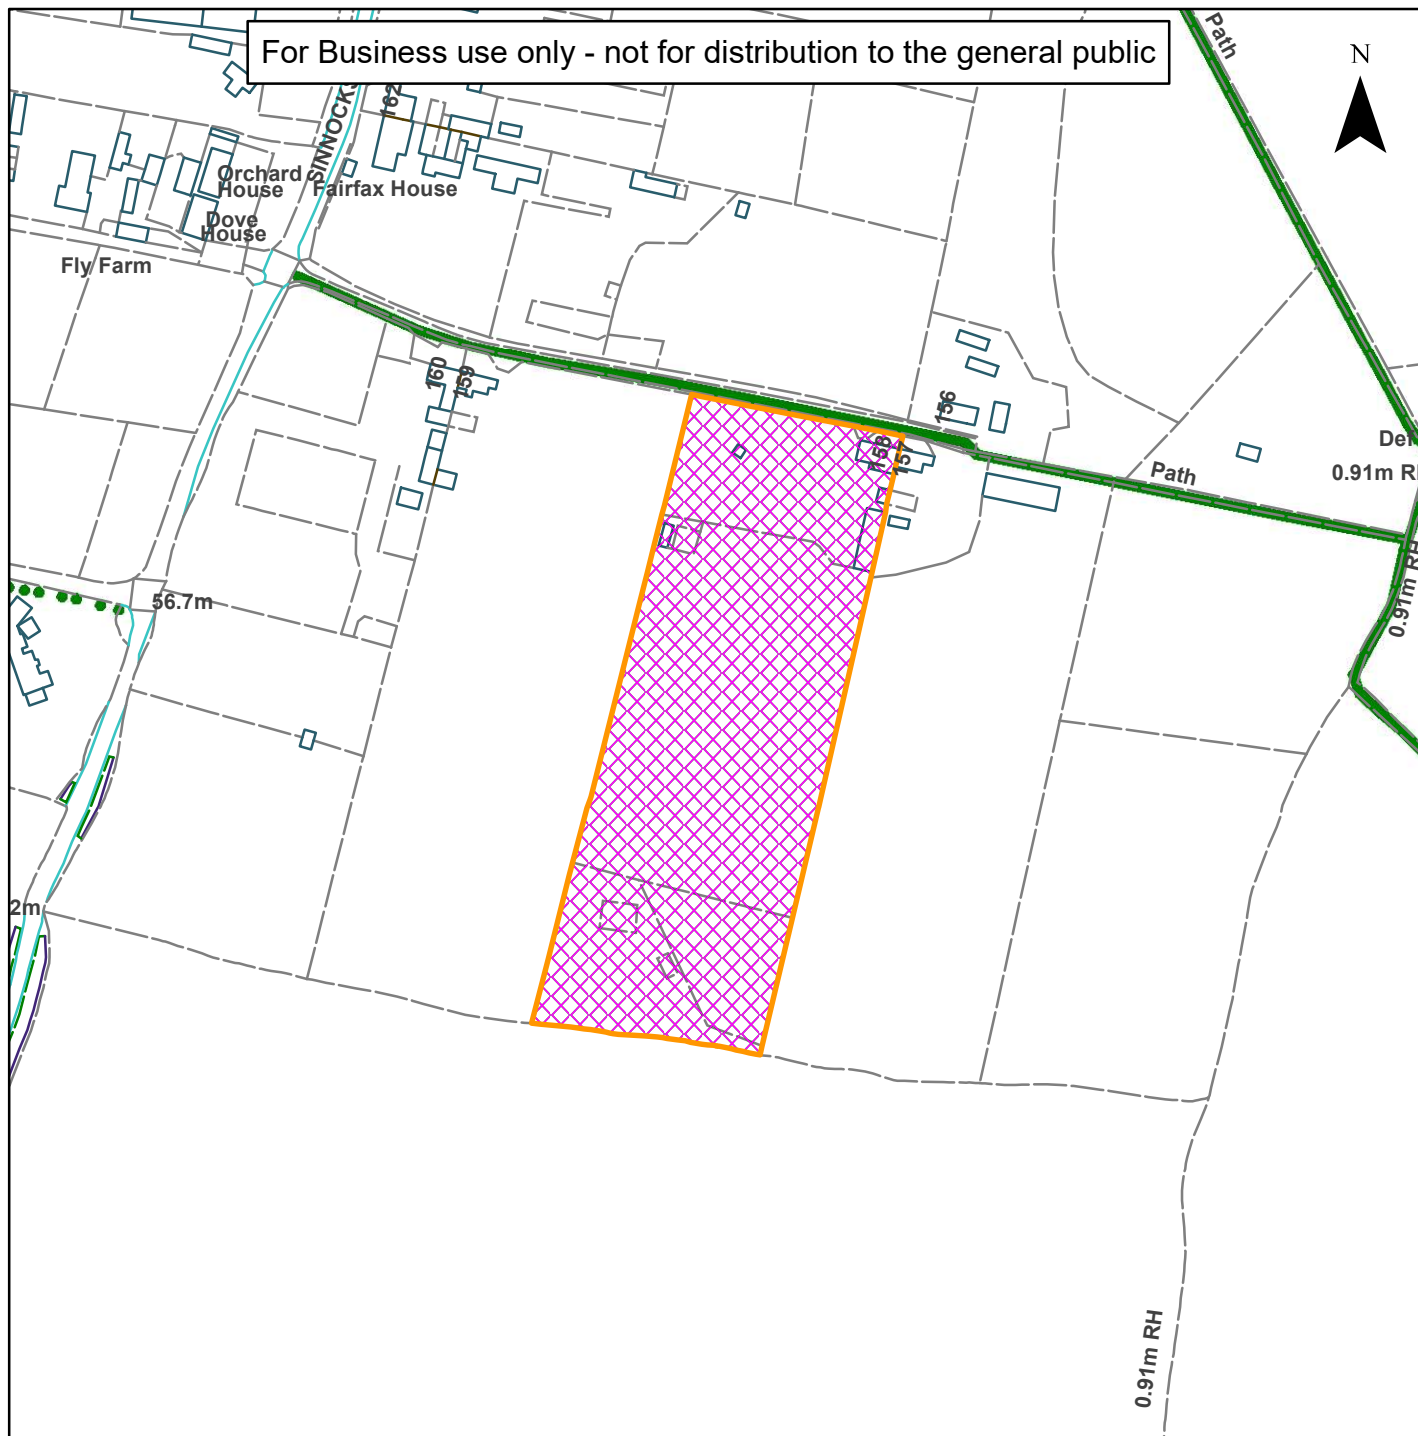

09) DC/21/0911

Horsham District Council

Zephyr, 158 Sinnocks, West Chiltington

For Business use only - not for distribution to the general public

Scale: 1:2,500

Reproduced by permission of Ordnance Survey map on behalf of HMSO. © Crown copyright and database rights (2019). Ordnance Survey Licence.100023865