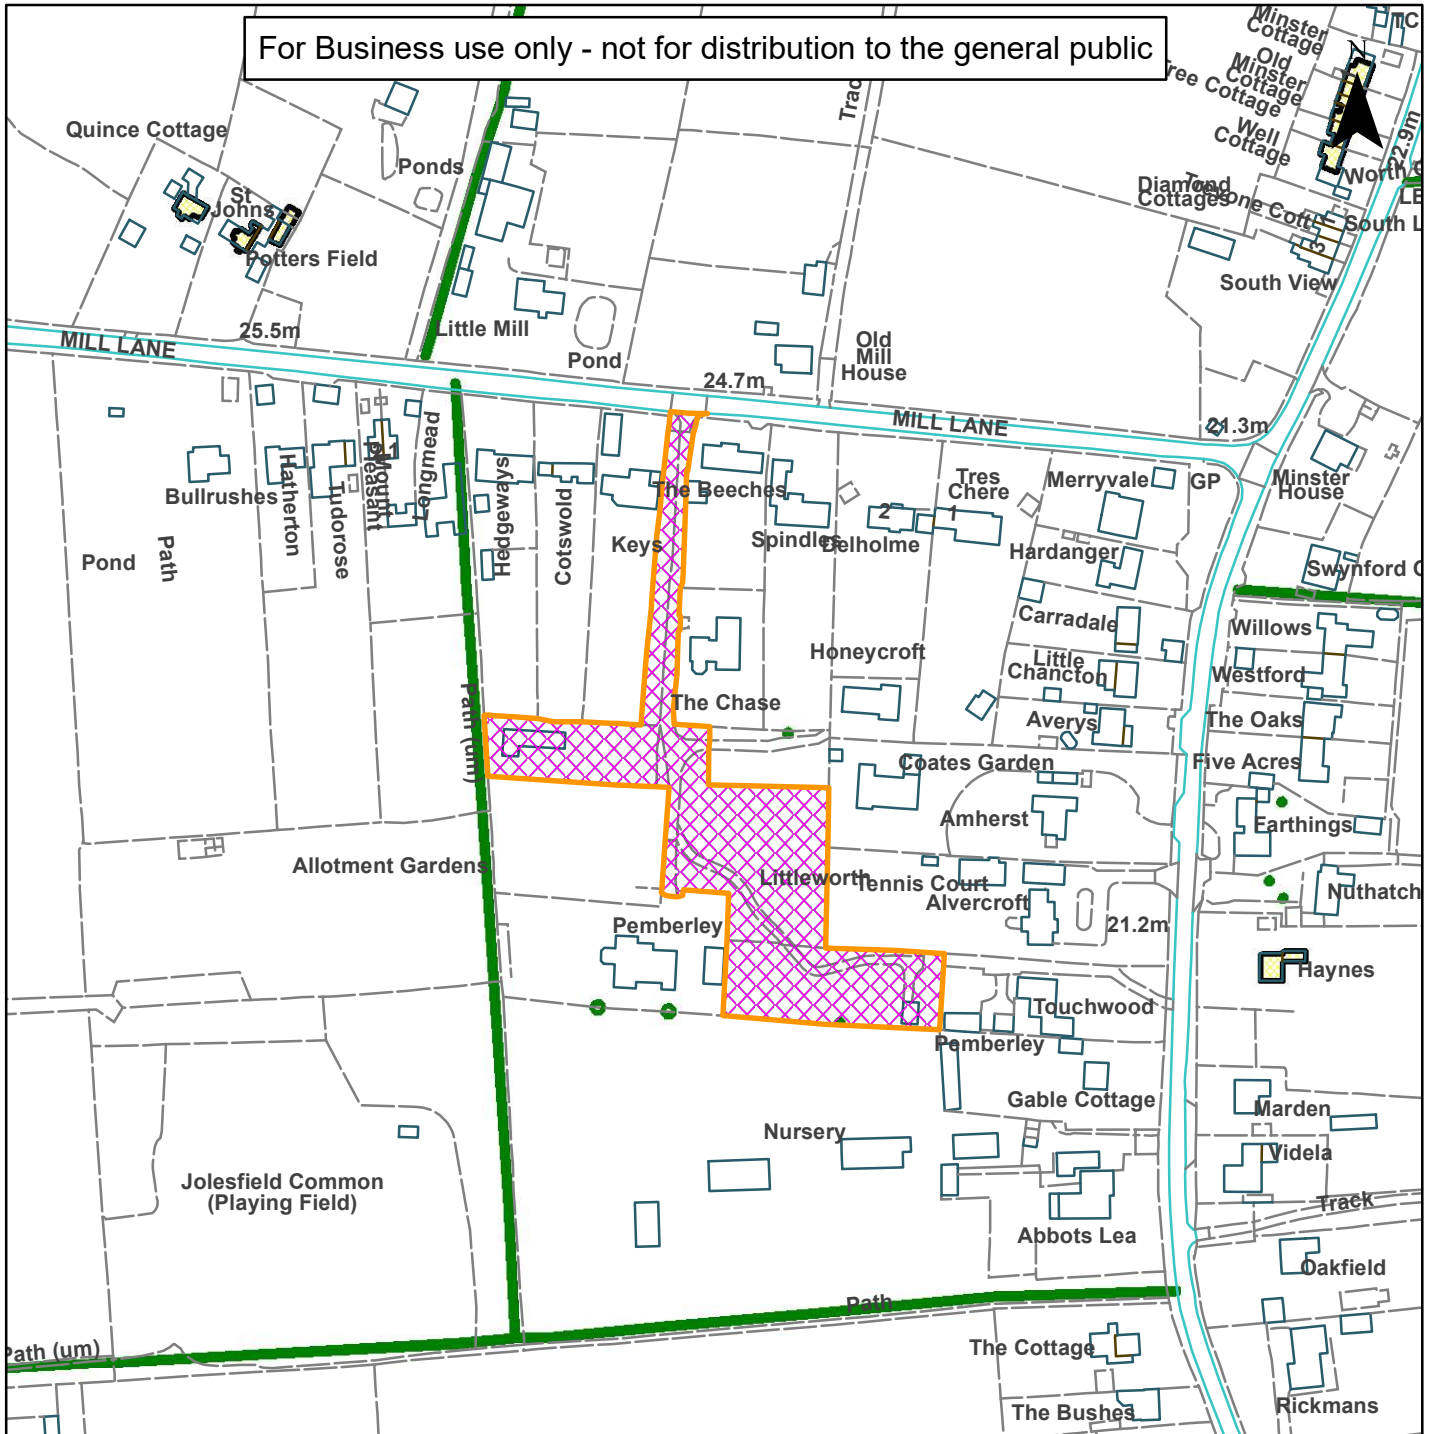

07) DC/21/1240

Horsham District Council

Land East of Pemberley, Mill Lane, Partridge Green

For Business use only - not for distribution to the general public

Scale: 1:2,500

Reproduced by permission of Ordnance Survey map on behalf of HMSO. © Crown copyright and database rights (2019). Ordnance Survey Licence.100023865