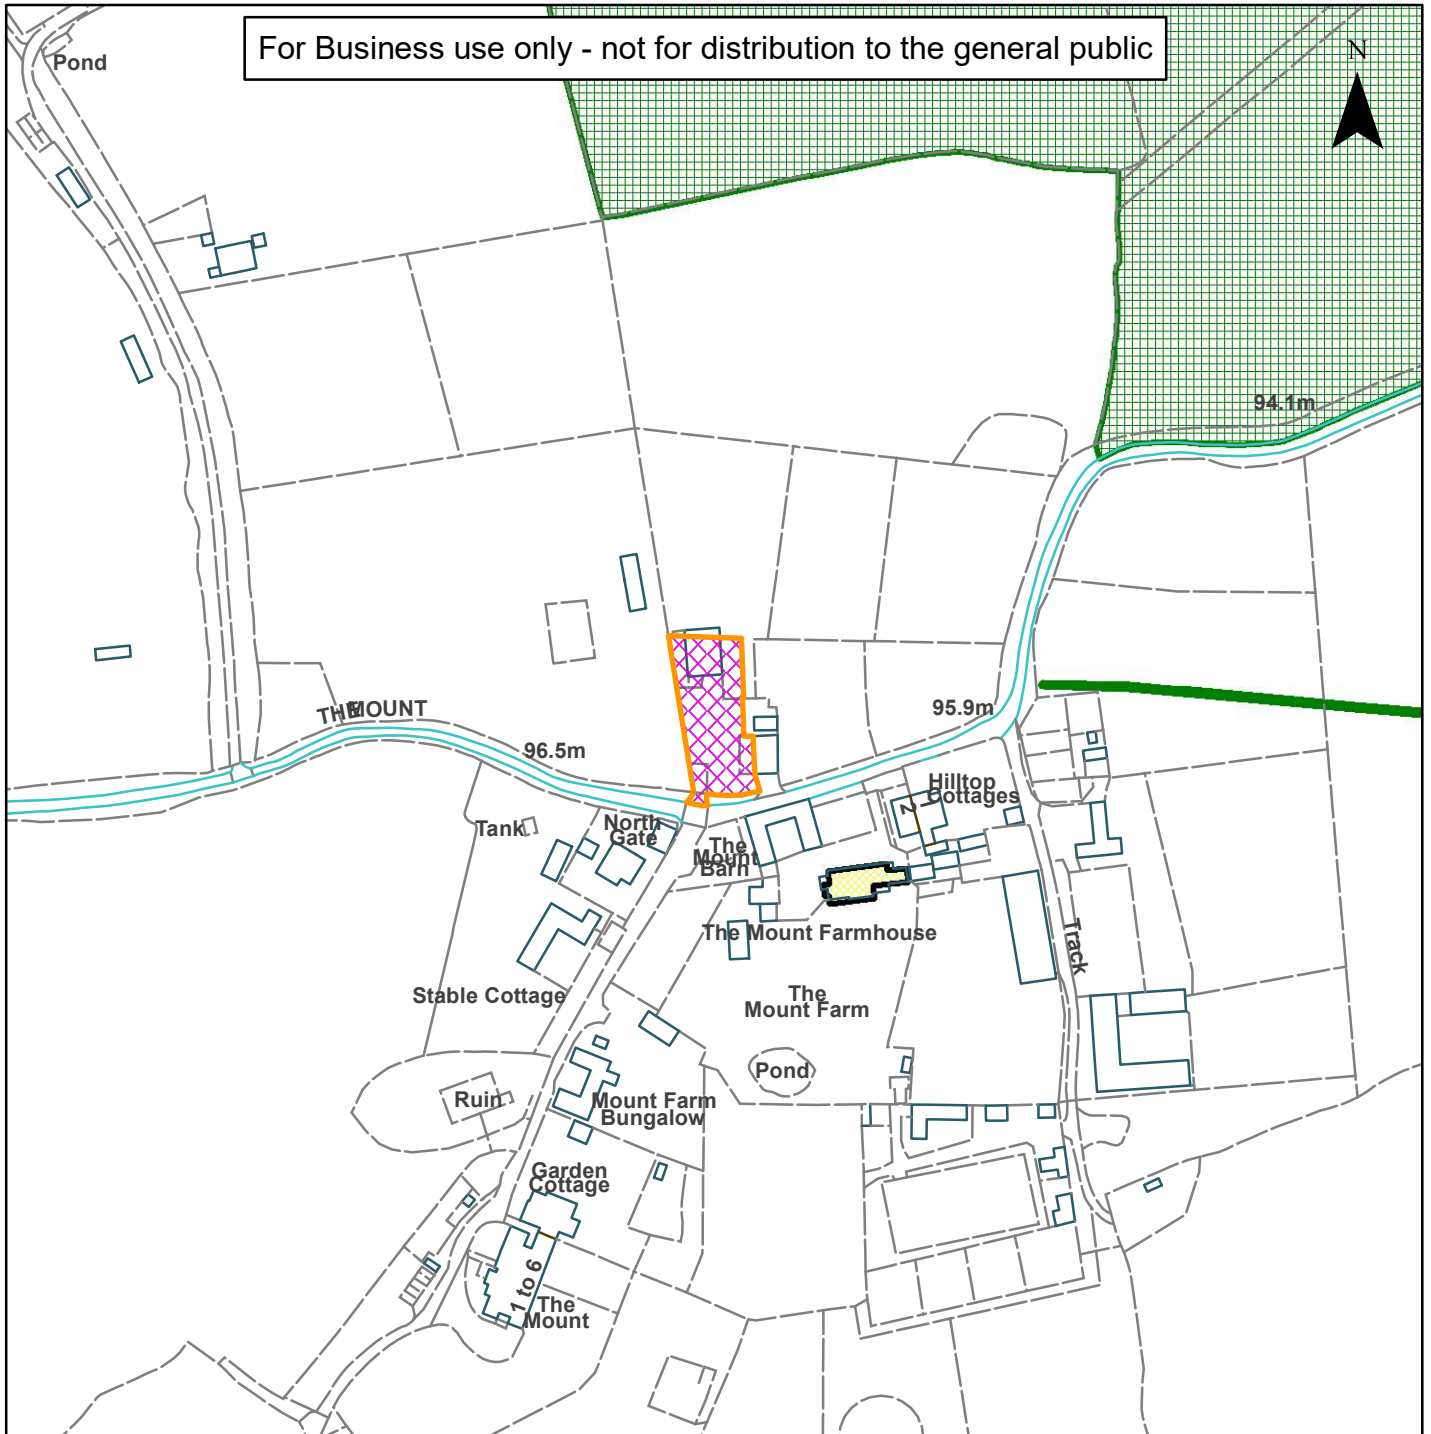

08) DC/21/1274

Horsham  
District  
Council

The Owl Barn, Ifield, Crawley

For Business use only - not for distribution to the general public

Scale: 1:2,500

Reproduced by permission of Ordnance Survey map on behalf of HMSO. © Crown copyright and database rights (2019). Ordnance Survey Licence.100023865