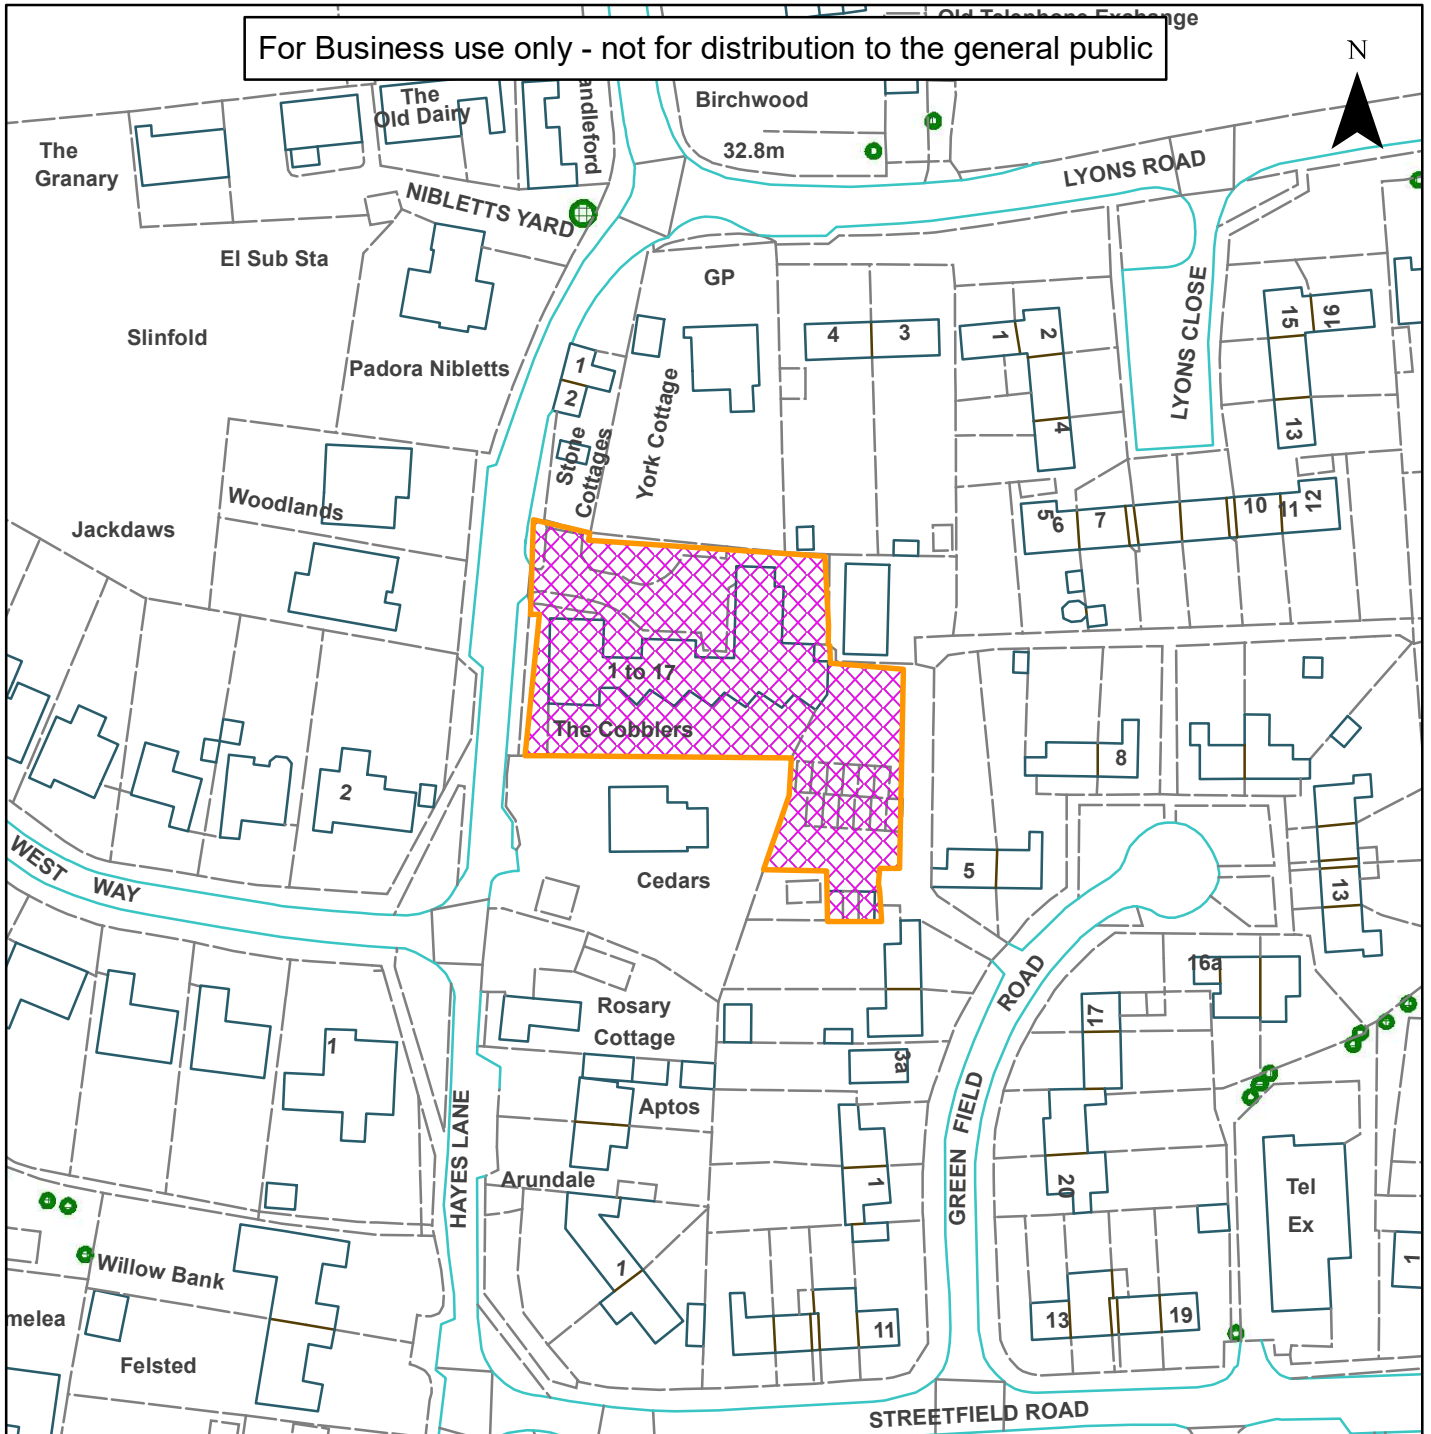

The Cobblers, Hayes Lane, Slinfold

For Business use only - not for distribution to the general public

Scale: 1:1,250

Reproduced by permission of Ordnance Survey map on behalf of HMSO. © Crown copyright and database rights (2019). Ordnance Survey Licence.100023865