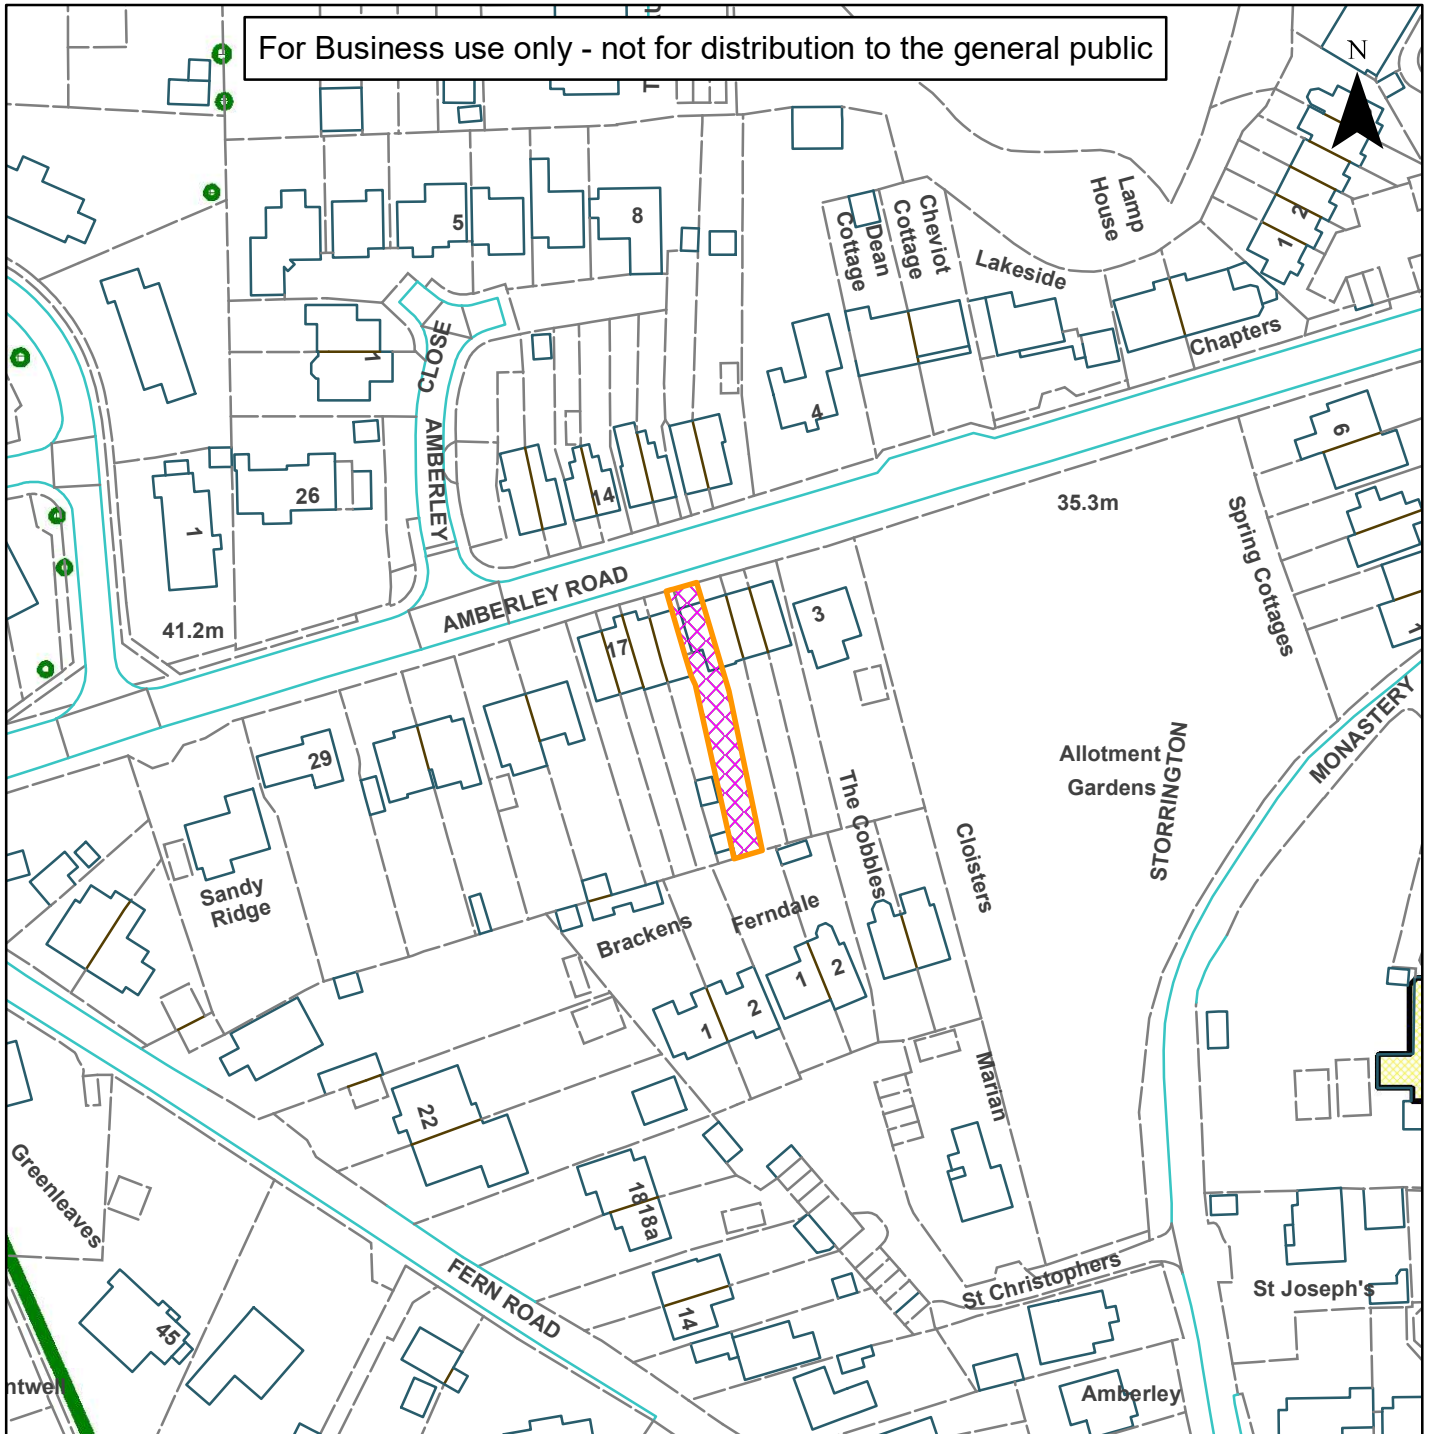

# 10) DC/20/2167

## Horsham District Council

Farthing Cottage, 13 Amberley Road, Storrington, Pulborough, West Sussex, RH20 4JE

For Business use only - not for distribution to the general public

Scale: 1:1,250

Reproduced by permission of Ordnance Survey map on behalf of HMSO. © Crown copyright and database rights (2019). Ordnance Survey Licence.100023865