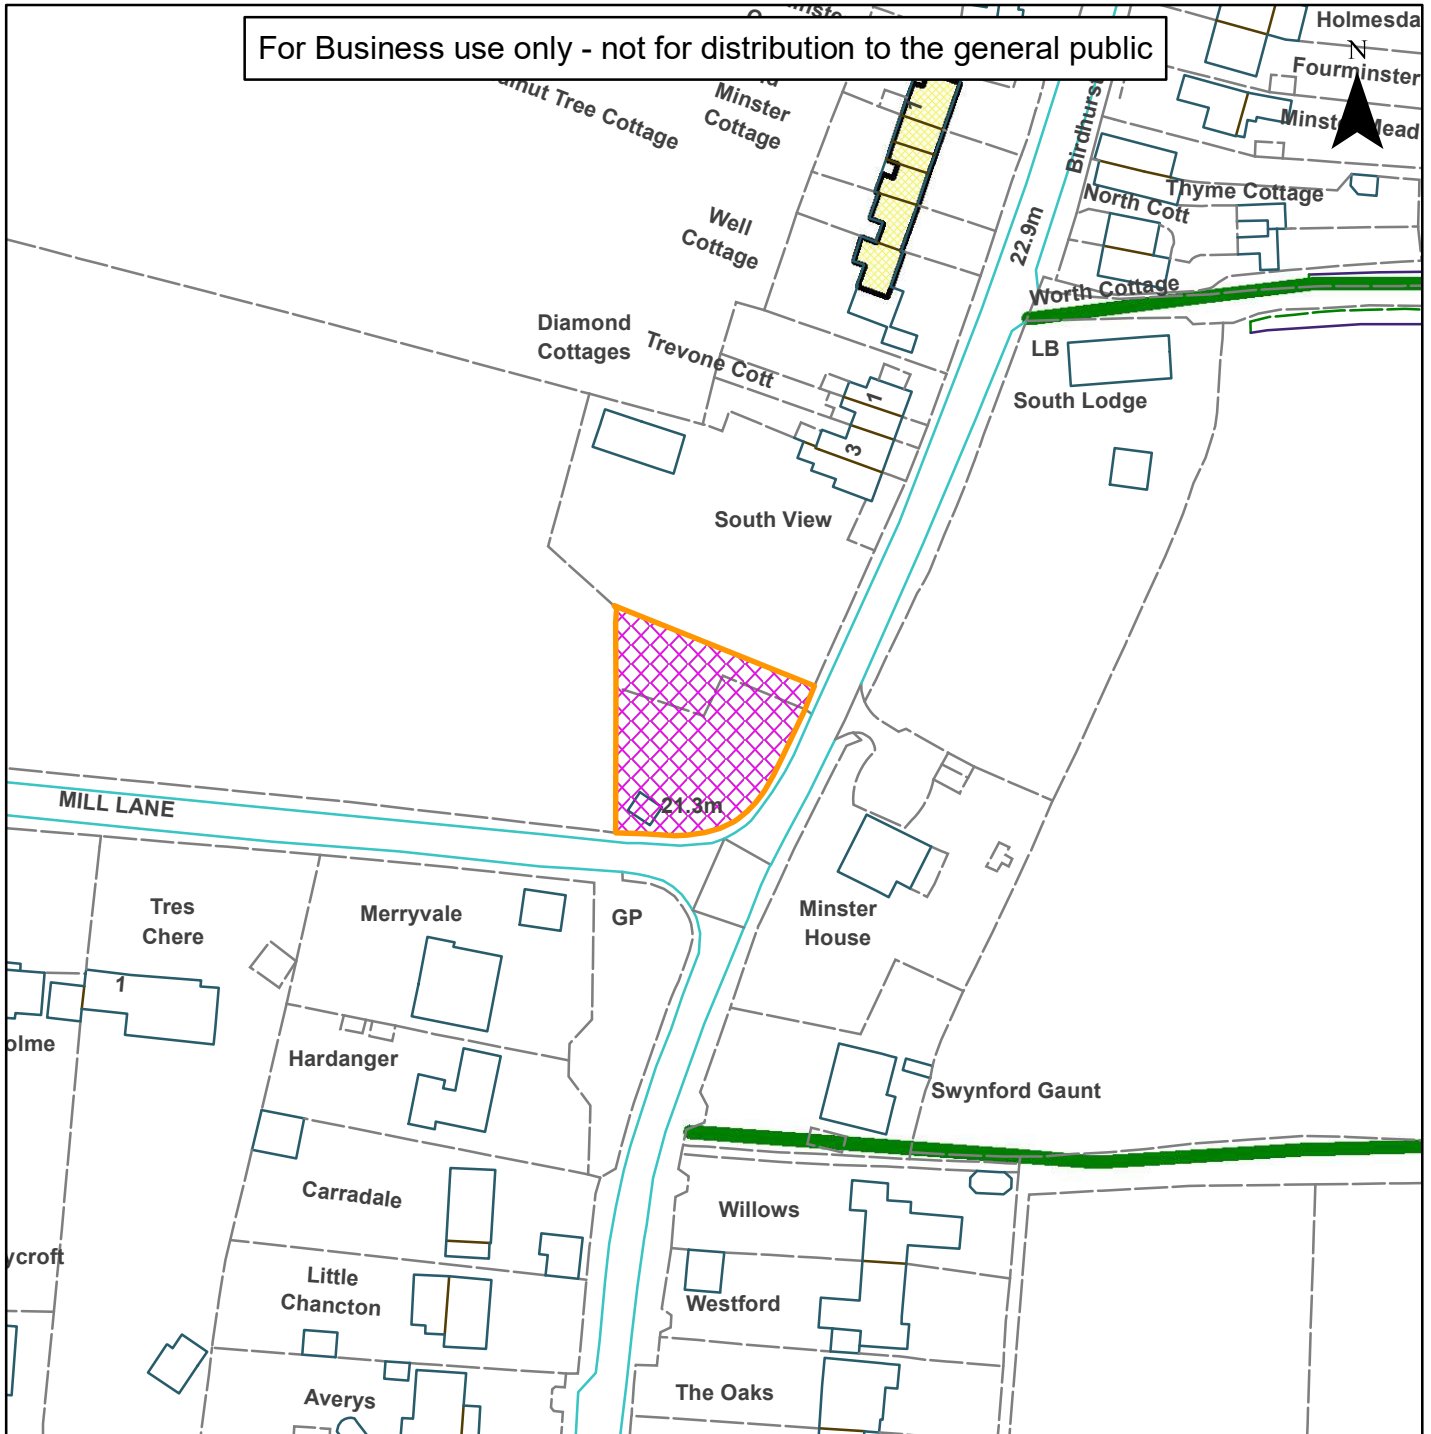

09) DC/21/0726

**Horsham
District
Council**

Southview, Littleworth Lane, Partridge Green, Horsham,
West Sussex, RH13 8JX

For Business use only - not for distribution to the general public

Scale: 1:1,250

Reproduced by permission of Ordnance Survey map on behalf of HMSO. © Crown copyright and database rights (2019). Ordnance Survey Licence.100023865