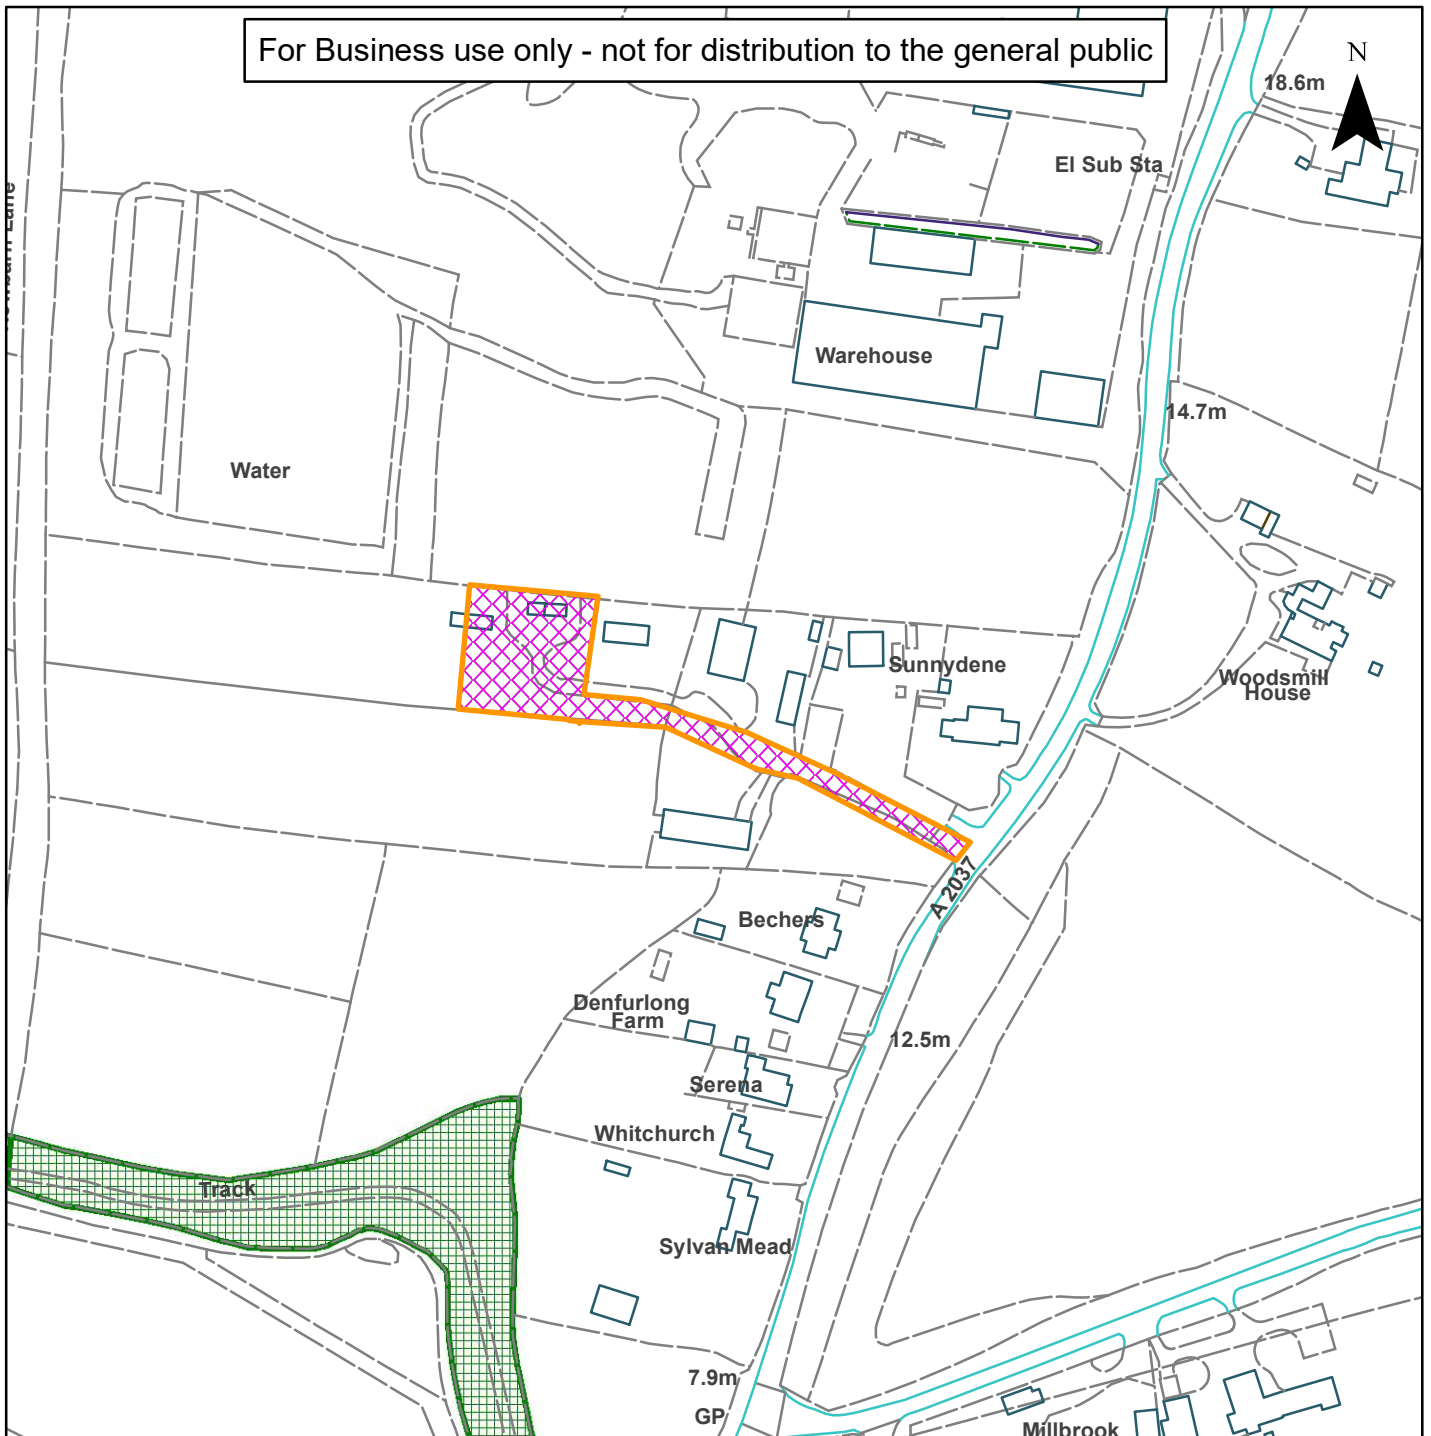

07) DC/21/0753

Horsham District Council

Whiteoaks, Shoreham Road, Small Dole, Henfield, West Sussex, BN5 9SD

For Business use only - not for distribution to the general public

Scale: 1:2,500

Reproduced by permission of Ordnance Survey map on behalf of HMSO. © Crown copyright and database rights (2019). Ordnance Survey Licence.100023865