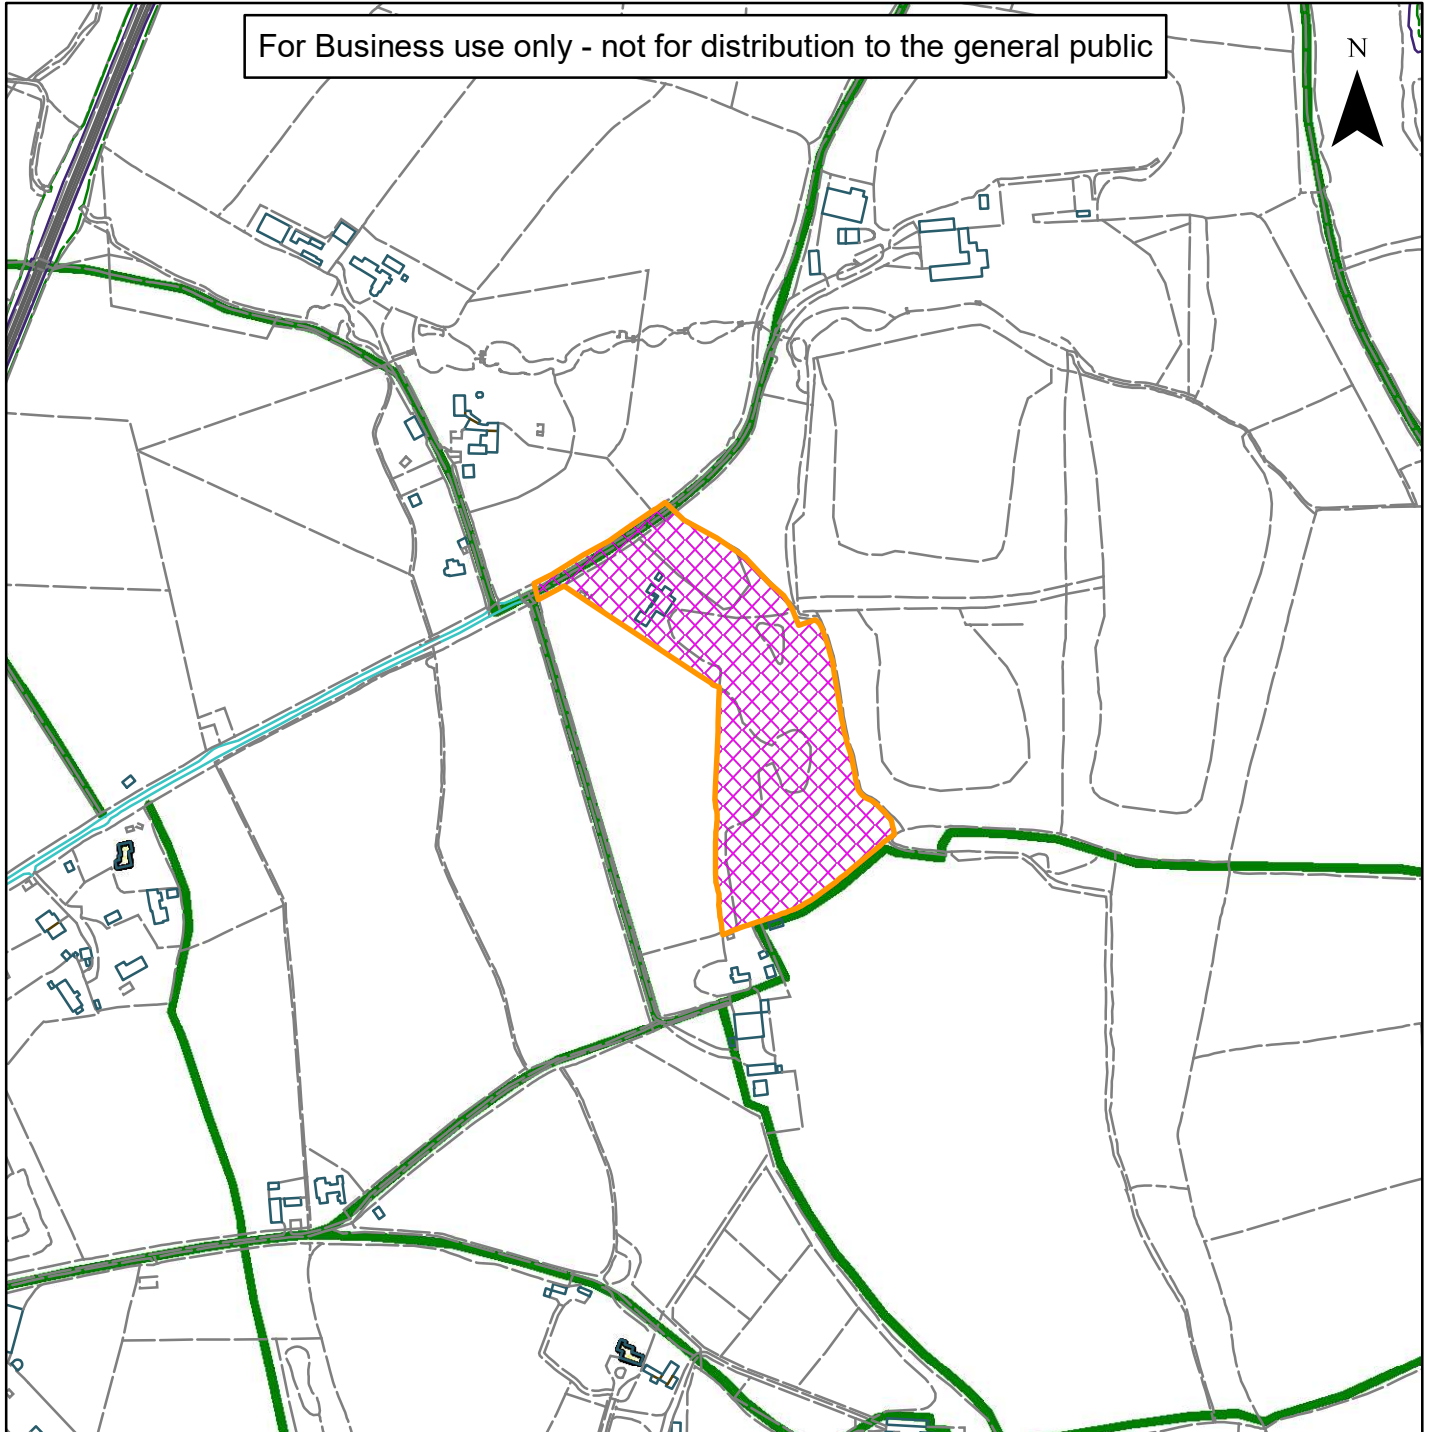

06) DC/20/1519

**Horsham
District
Council**

Hobbits, Stall House Lane, North Heath, Pulborough,
West Sussex, RH20 2HR

For Business use only - not for distribution to the general public

Scale: 1:5,000

Reproduced by permission of Ordnance Survey map on behalf of HMSO. © Crown copyright and database rights (2019). Ordnance Survey Licence.100023865