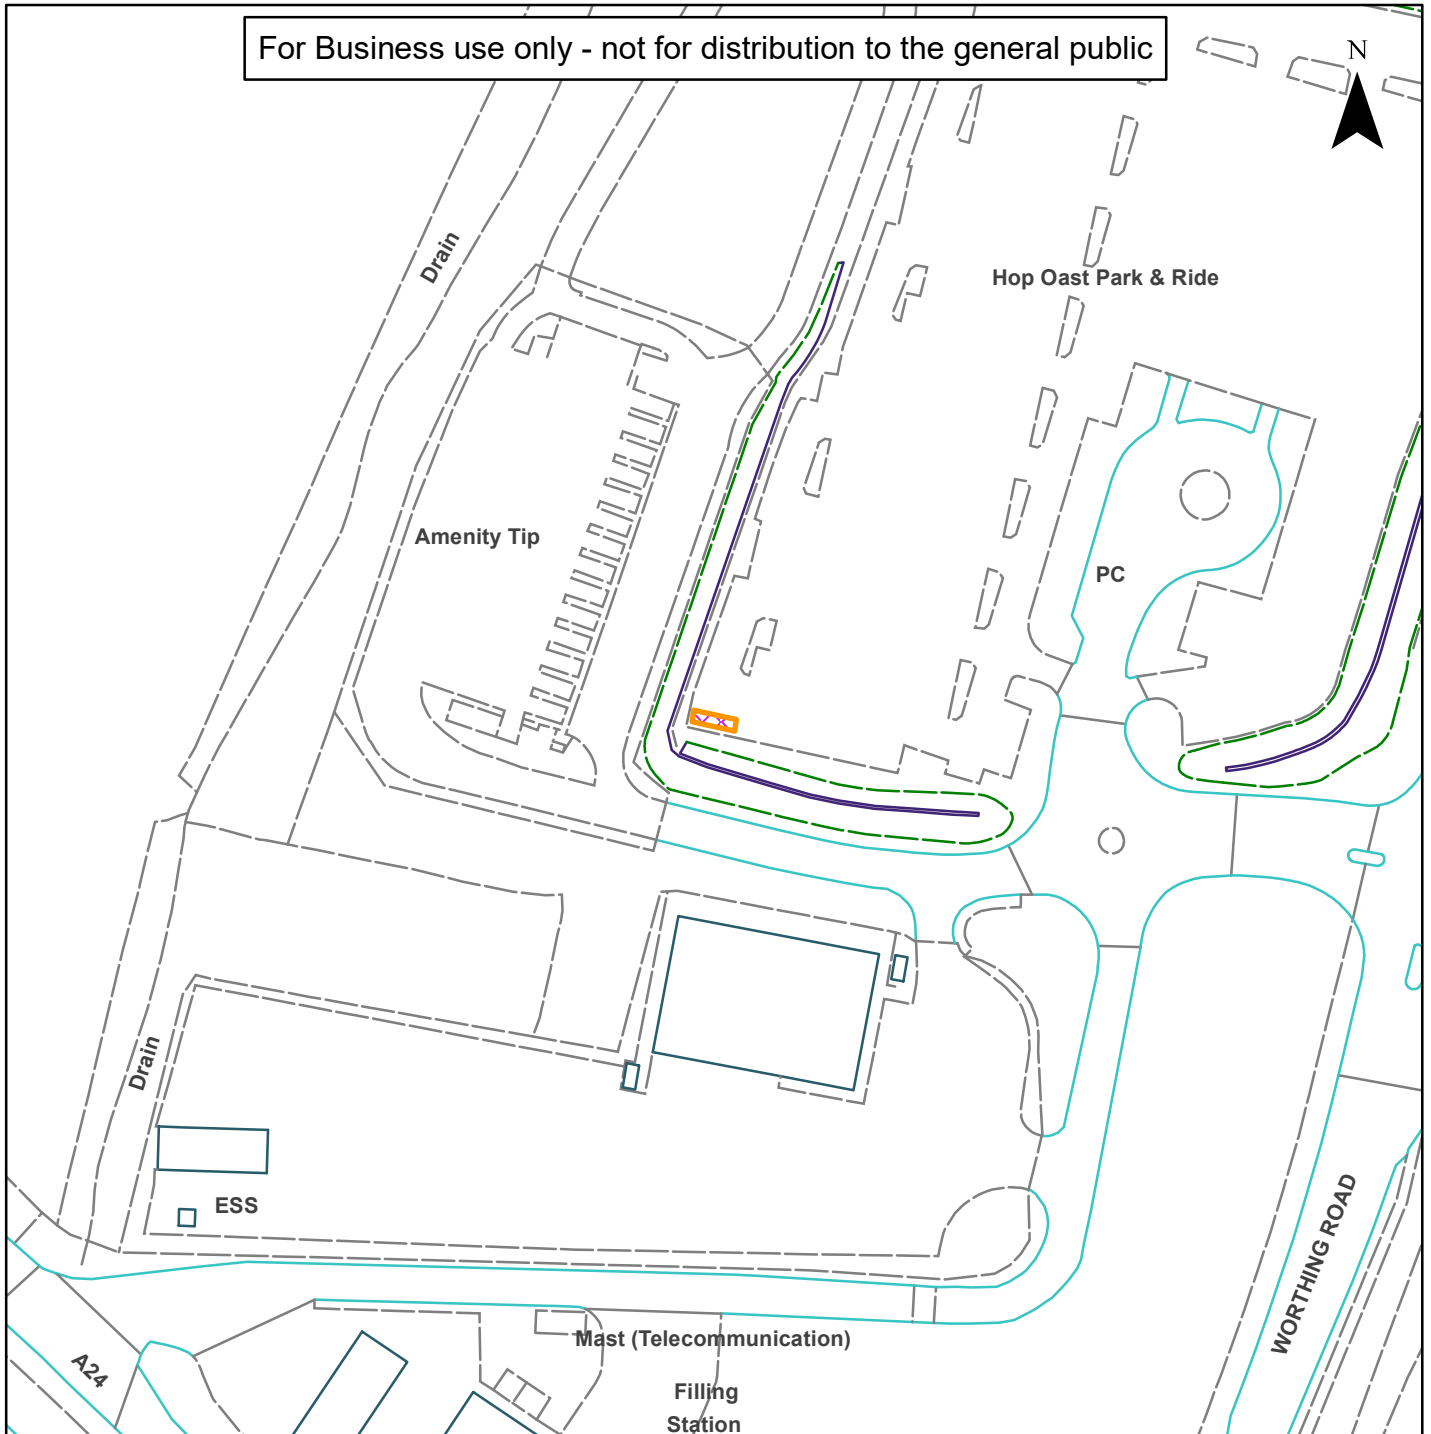

09) DC/21/0650

Horsham
District
Council

Hop Oast Park and Ride, Worthing Road, Horsham, West Sussex

For Business use only - not for distribution to the general public

Scale: 1:1,250

Reproduced by permission of Ordnance Survey map on behalf of HMSO. © Crown copyright and database rights (2019). Ordnance Survey Licence.100023865