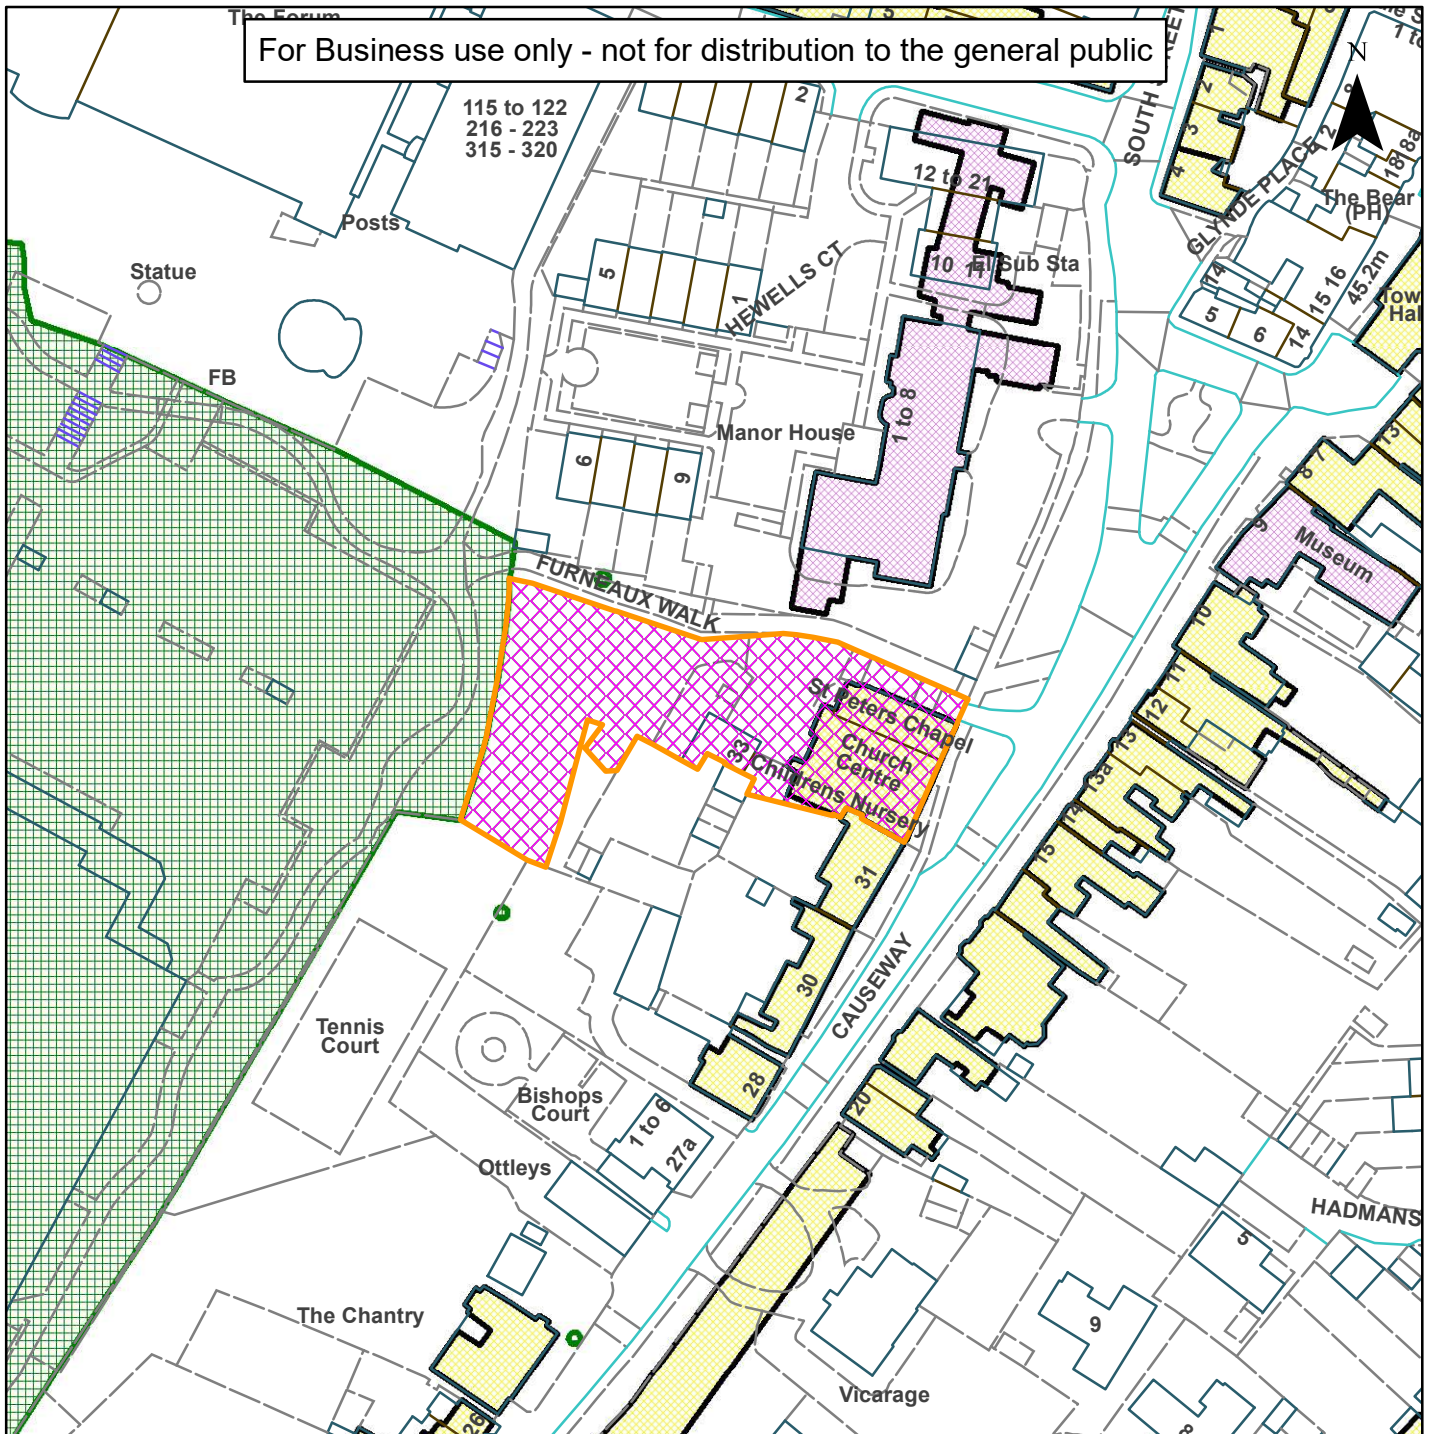

07) & 08) DC/21/0584 and DC/21/0585

Horsham District Council

The Barn, Church Centre, Causeway, Horsham, West Sussex, RH12 1HE

Scale: 1:1,250

Reproduced by permission of Ordnance Survey map on behalf of HMSO. © Crown copyright and database rights (2019). Ordnance Survey Licence.100023865