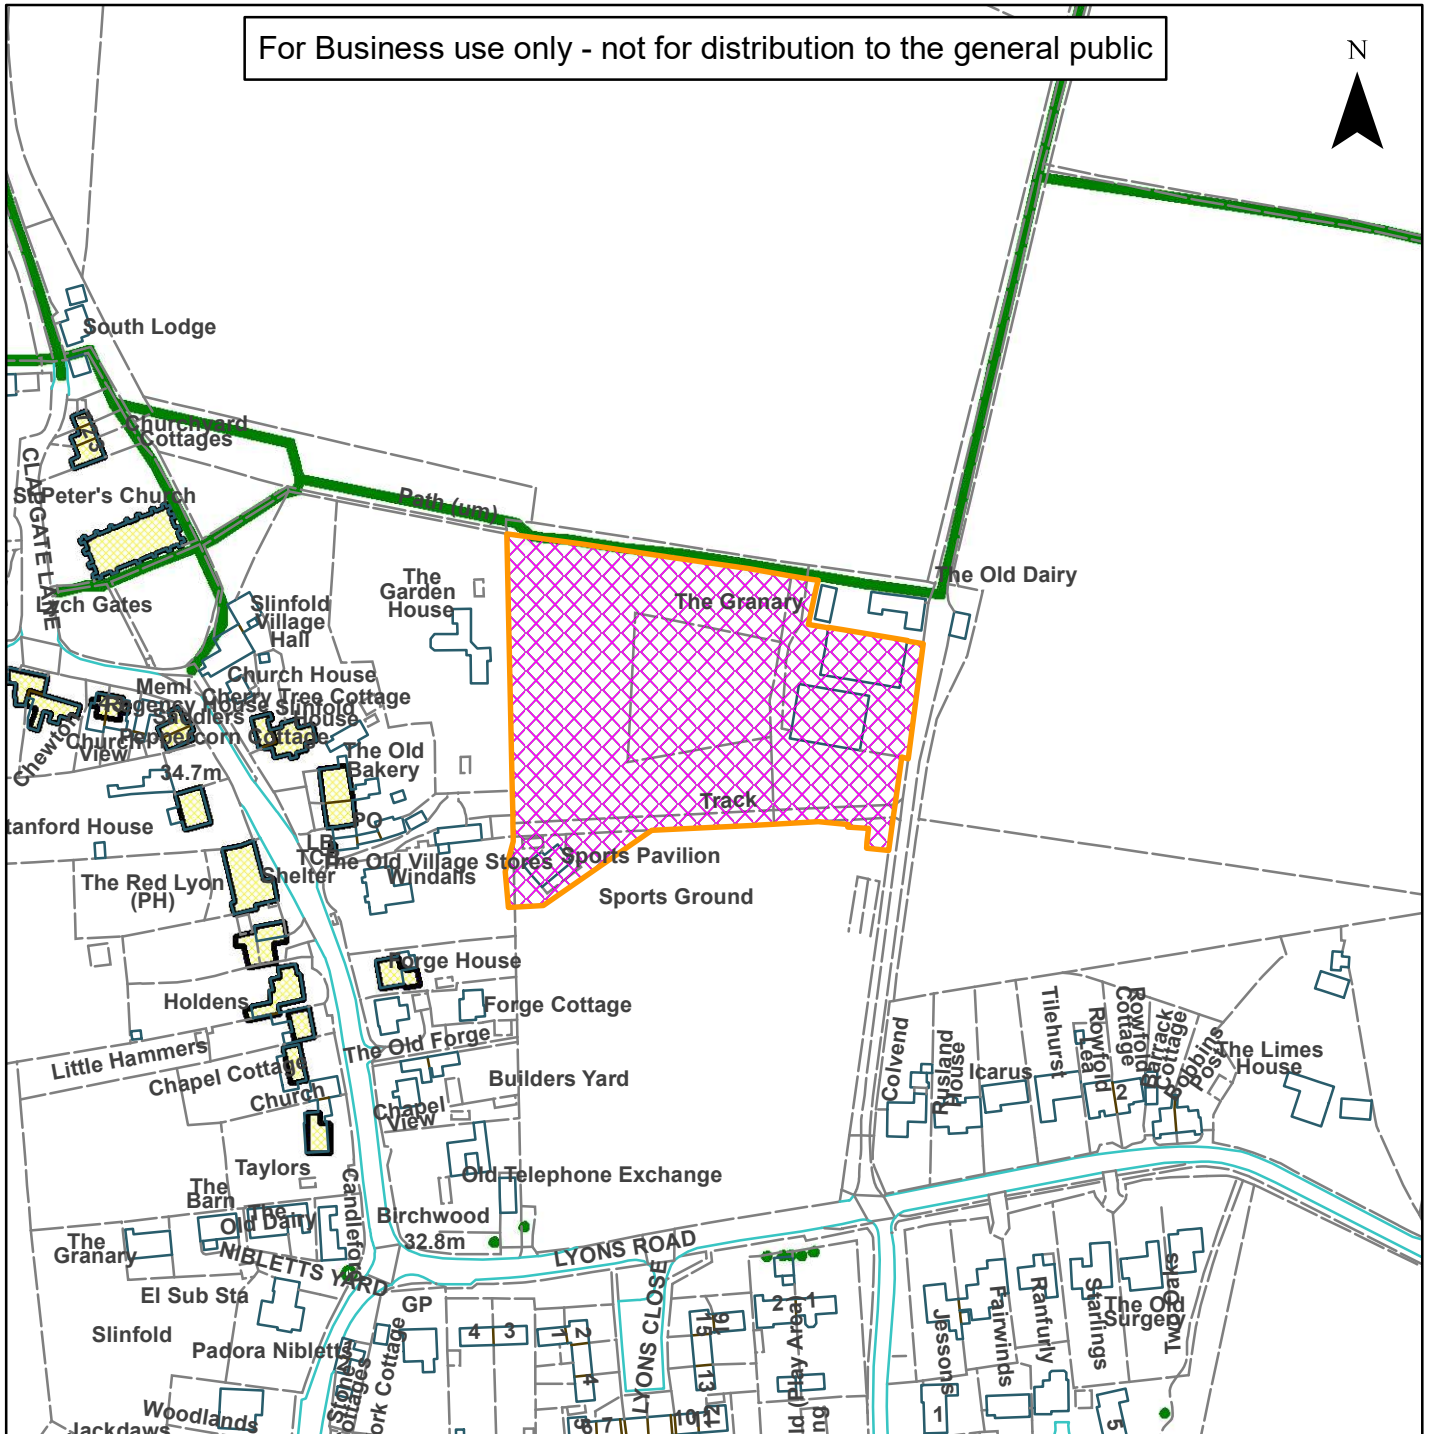

06) DC/21/0498

**Horsham
District
Council**

Crosby Farm (Land North of Slinfold Cricket Club), Lyons Road,
Slinfold, West Sussex

For Business use only - not for distribution to the general public

N

Scale: 1:2,500

Reproduced by permission of Ordnance Survey map on behalf of HMSO. © Crown copyright and database rights (2019). Ordnance Survey Licence.100023865

Organisation	Horsham District Council
Department	
Comments	
Date	24/06/2021
MSA Number	100023865