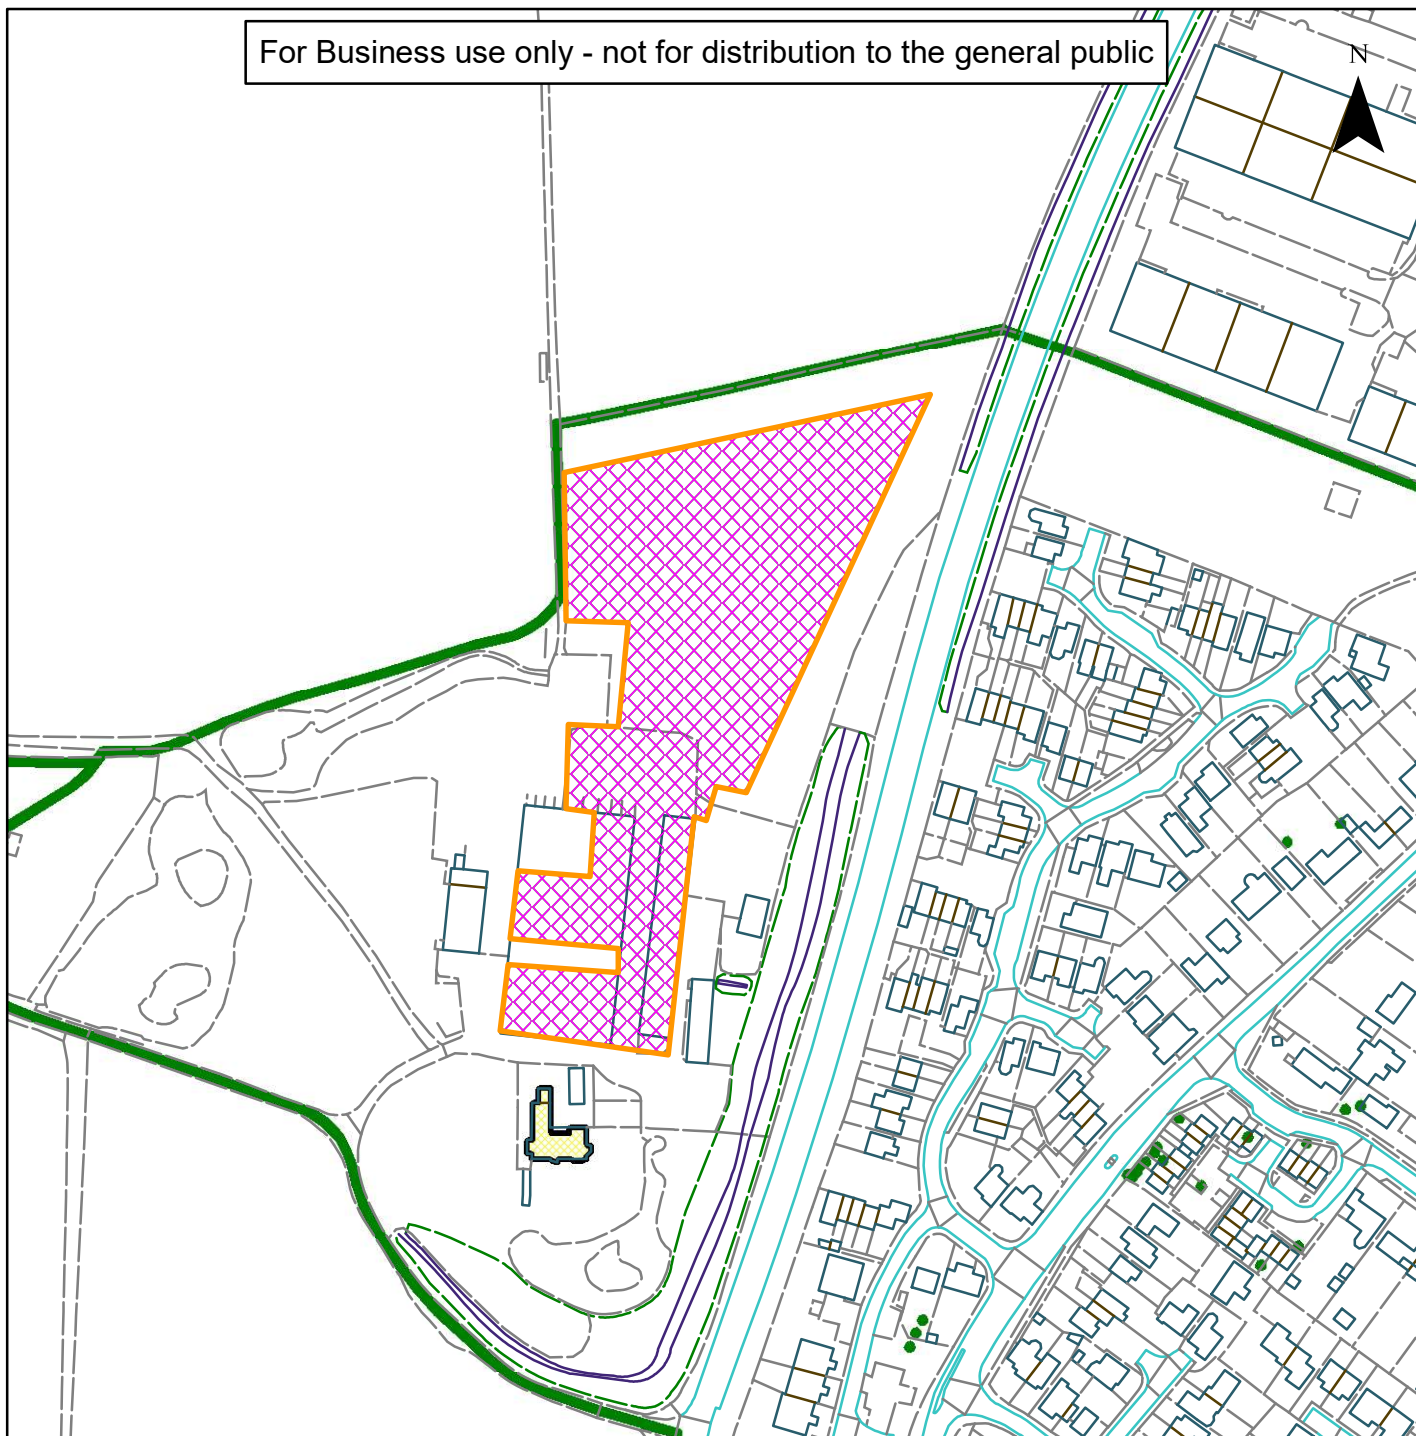

09) DC/20/2126

Horsham
District
Council

Lower Broadbridge Farm, Billingshurst Road, Broadbridge Heath,
RH12 3LR

For Business use only - not for distribution to the general public

Scale: 1:2,500

Reproduced by permission of Ordnance Survey map on behalf
of HMSO. © Crown copyright and database rights (2019).
Ordnance Survey Licence.100023865