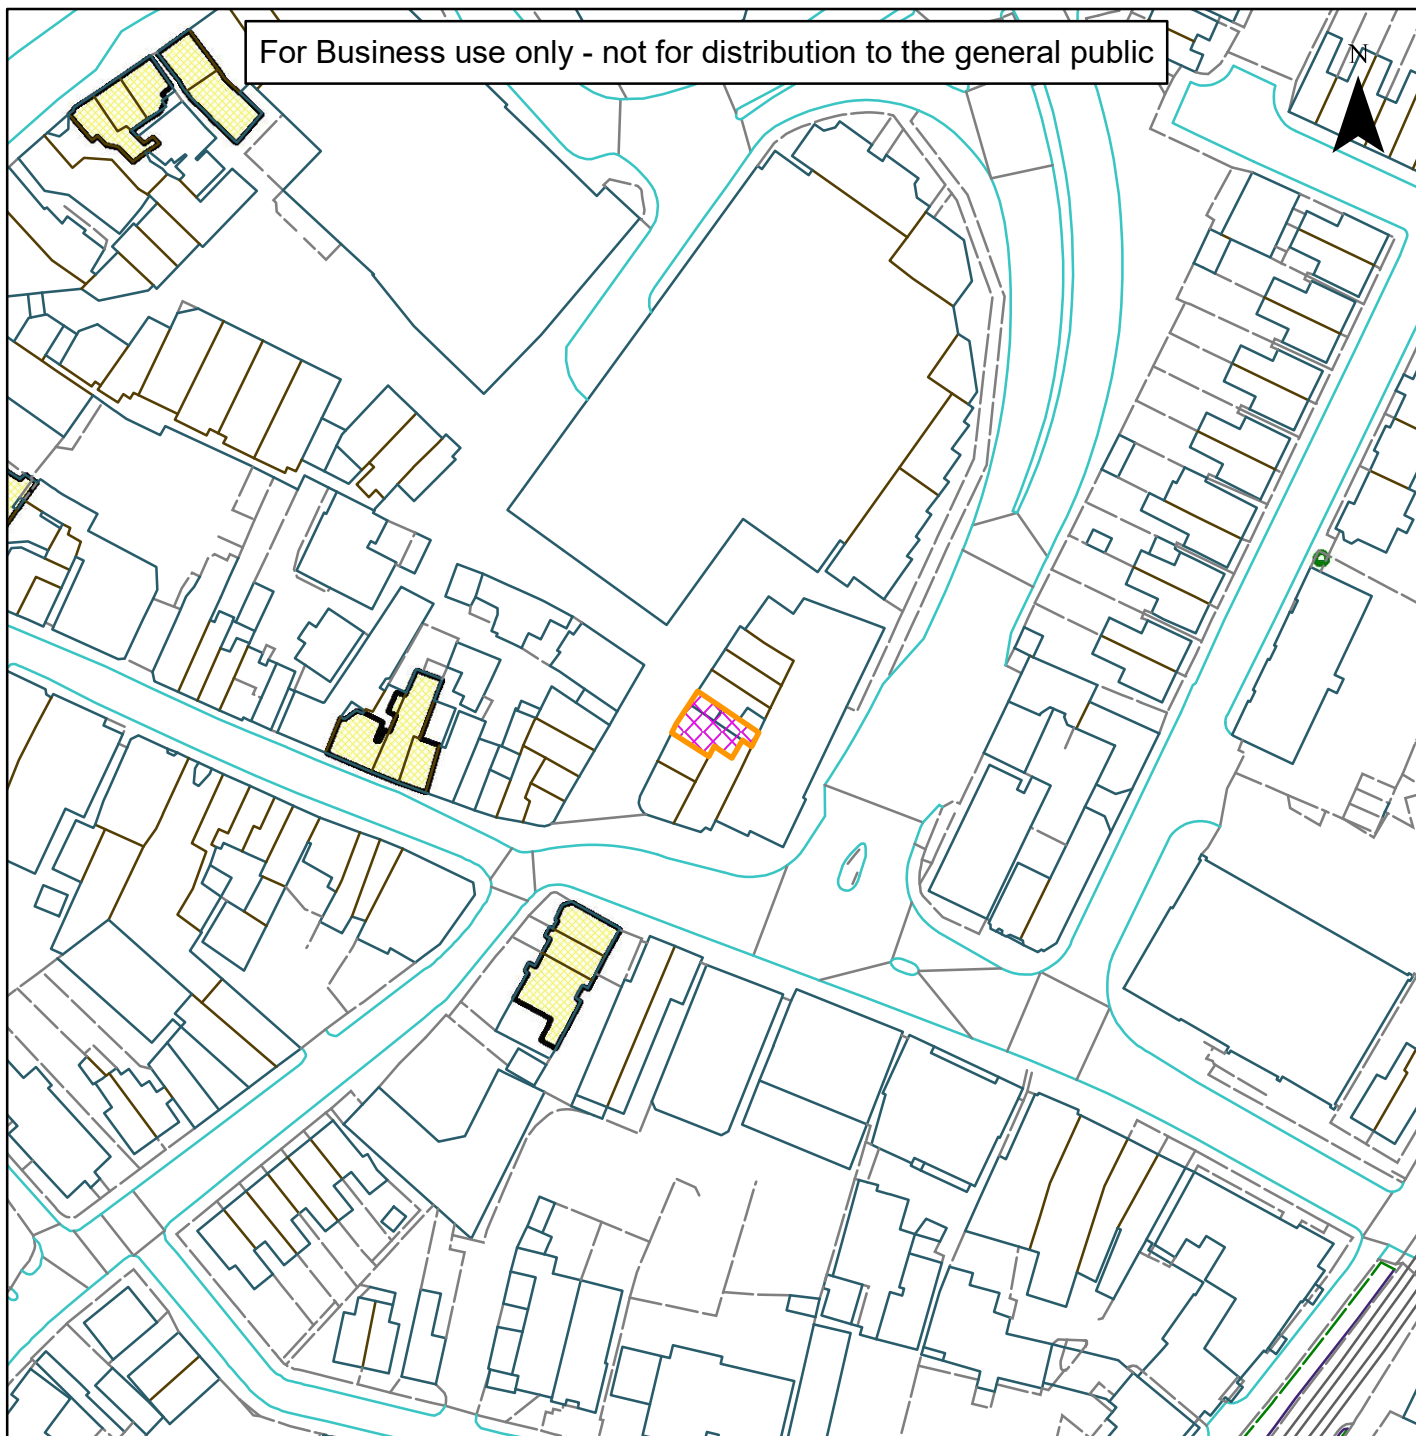

## Horsham District Council

4 Park Place, Horsham, West Sussex, RH12 1DG

For Business use only - not for distribution to the general public

**Scale:** 1:1,250

Reproduced by permission of Ordnance Survey map on behalf of HMSO. © Crown copyright and database rights (2019). Ordnance Survey Licence.100023865