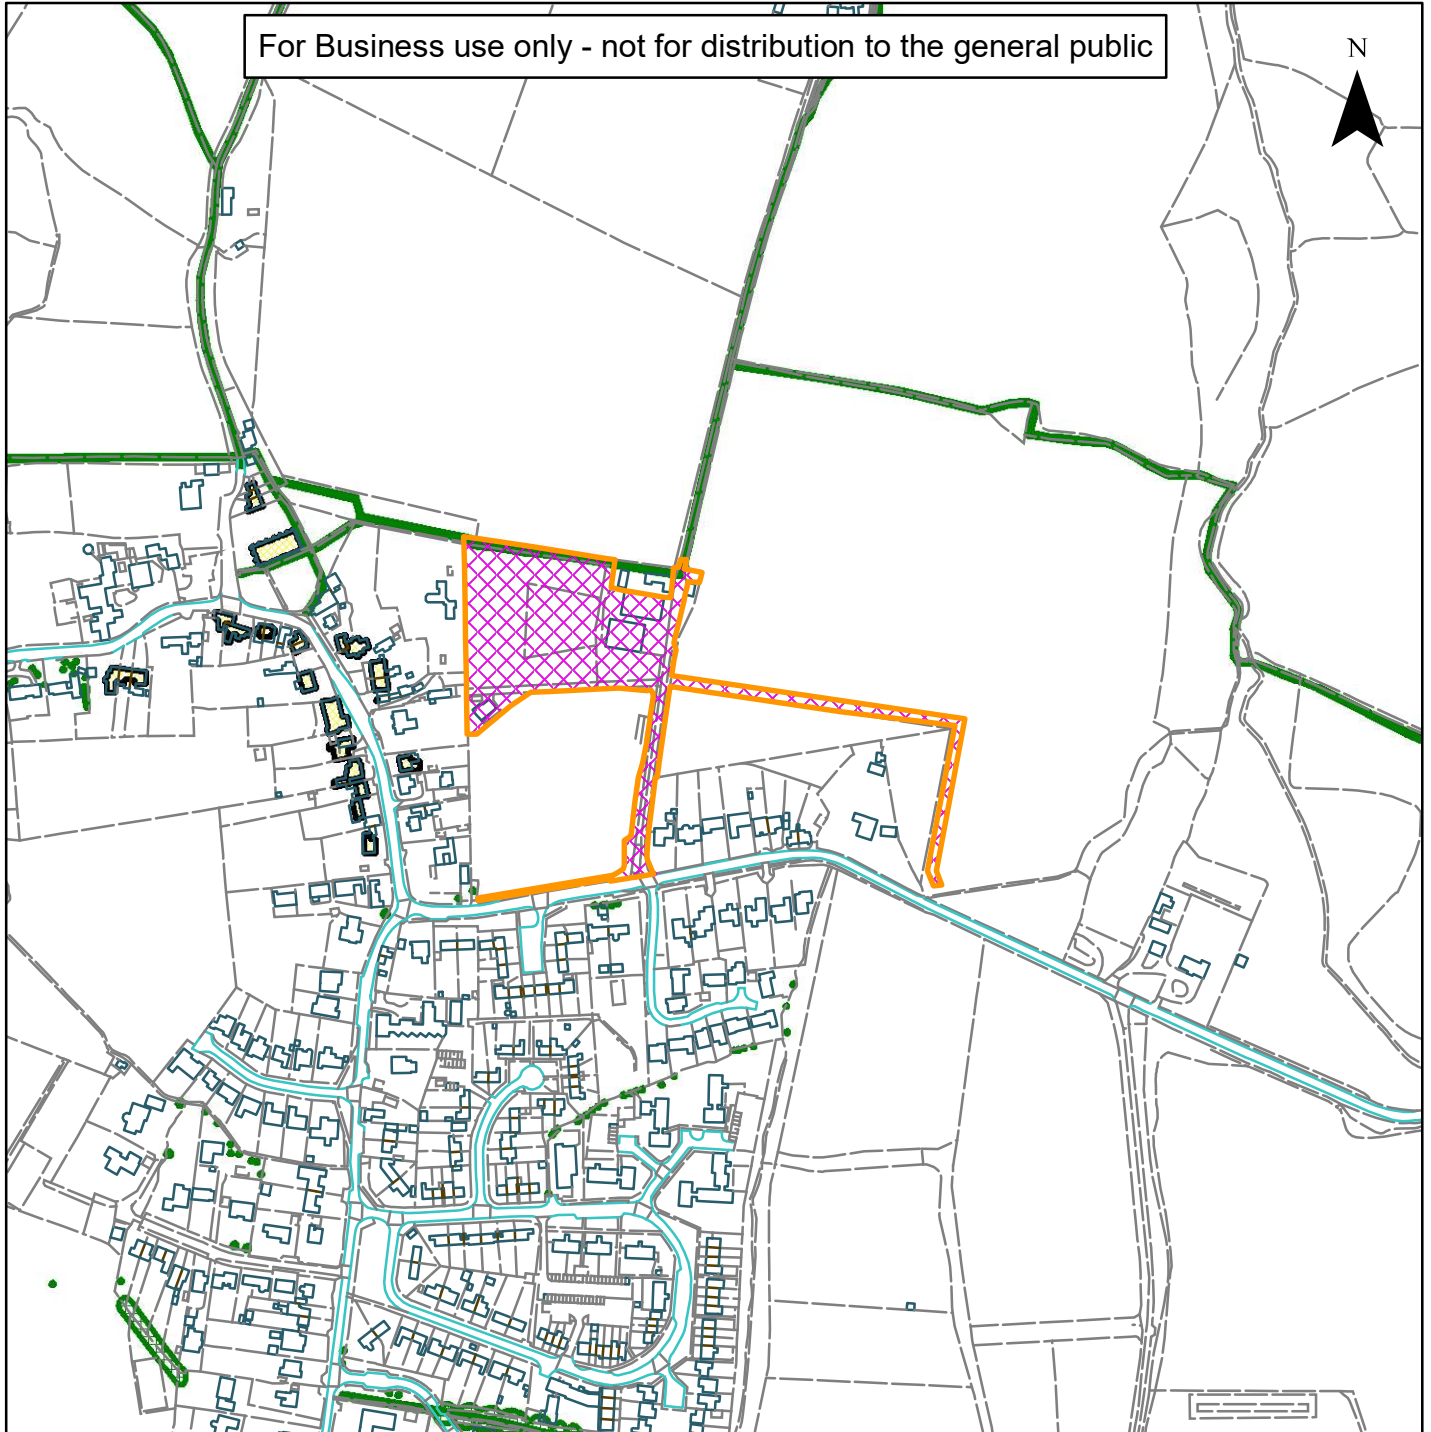

06) DC/21/0109

Horsham District Council

Land North of Slinfold Cricket Club, Lyons Road, Slinfold, Horsham, West Sussex, RH13 0RX

For Business use only - not for distribution to the general public

N

Scale: 1:5,000

Reproduced by permission of Ordnance Survey map on behalf of HMSO. © Crown copyright and database rights (2019). Ordnance Survey Licence.100023865

Organisation	Horsham District Council
Department	
Comments	
Date	28/04/2021
MSA Number	100023865