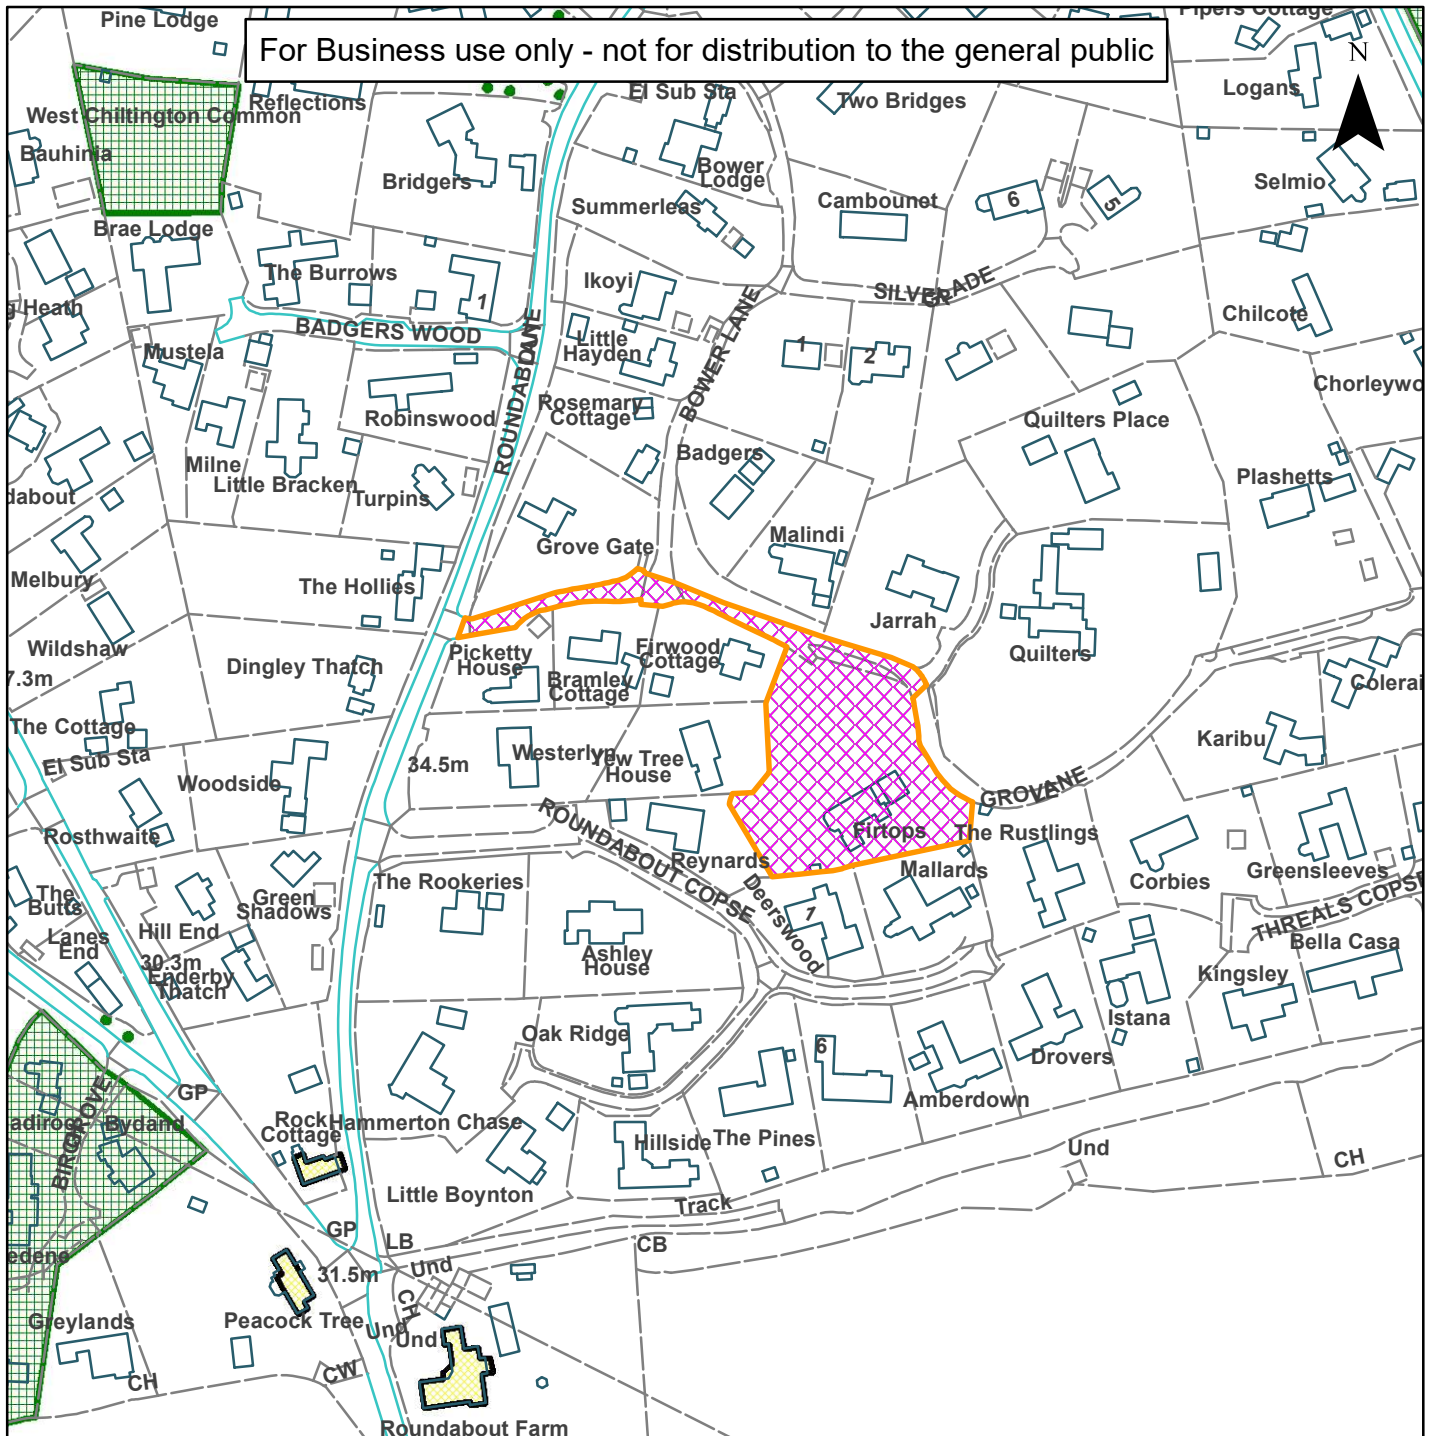

09) DC/20/2494

**Horsham  
District  
Council**

Land Adjoining Firtops, Grove Lane, West Chilmington, Pulborough,  
West Sussex, RH20 2RD

For Business use only - not for distribution to the general public

**Scale:** 1:2,500

Reproduced by permission of Ordnance Survey map on behalf of HMSO. © Crown copyright and database rights (2019). Ordnance Survey Licence.100023865

Organisation	Horsham District Council
Department	
Comments	
Date	15/04/2021
MSA Number	100023865