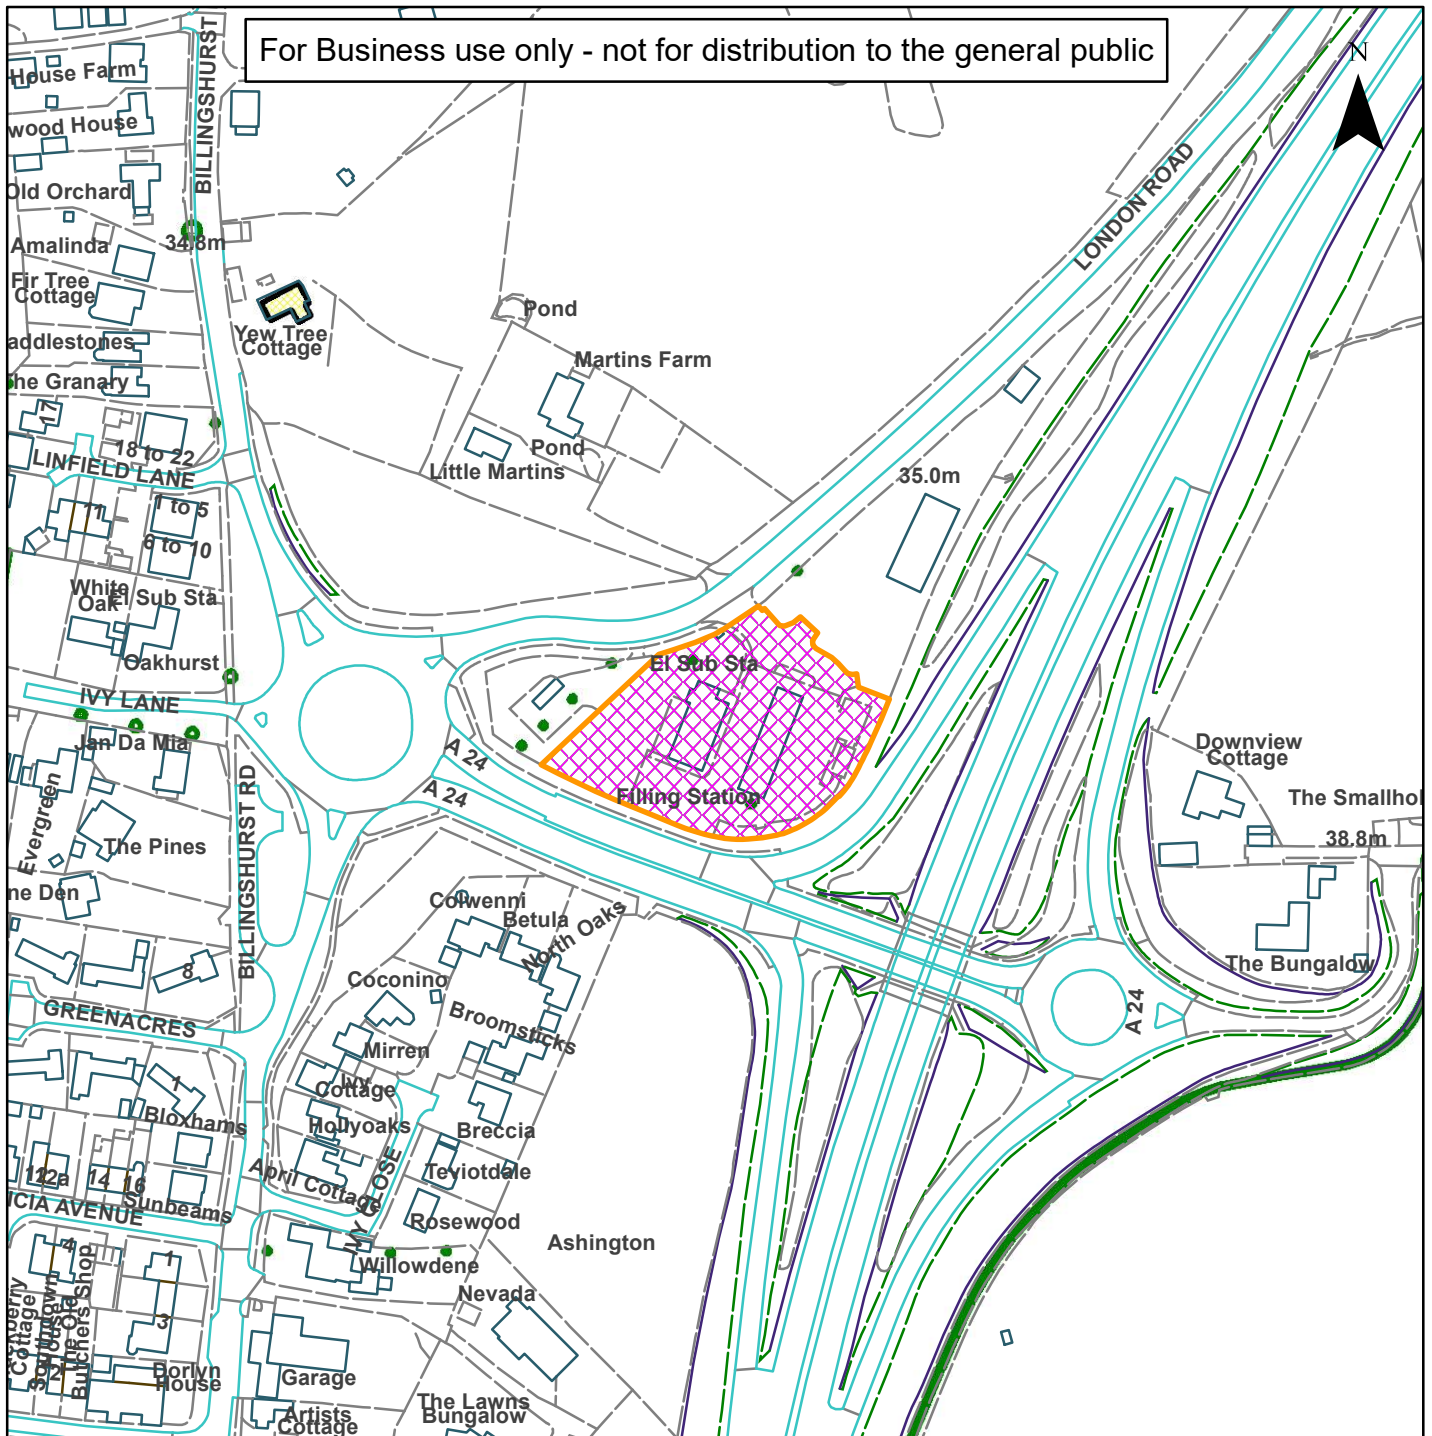

08) DC/20/2543

Horsham District Council

Petrol Filling Station, London Road, Ashington, Pulborough, West Sussex, RH20 3AT

For Business use only - not for distribution to the general public

Scale: 1:2,500

Reproduced by permission of Ordnance Survey map on behalf of HMSO. © Crown copyright and database rights (2019). Ordnance Survey Licence.100023865