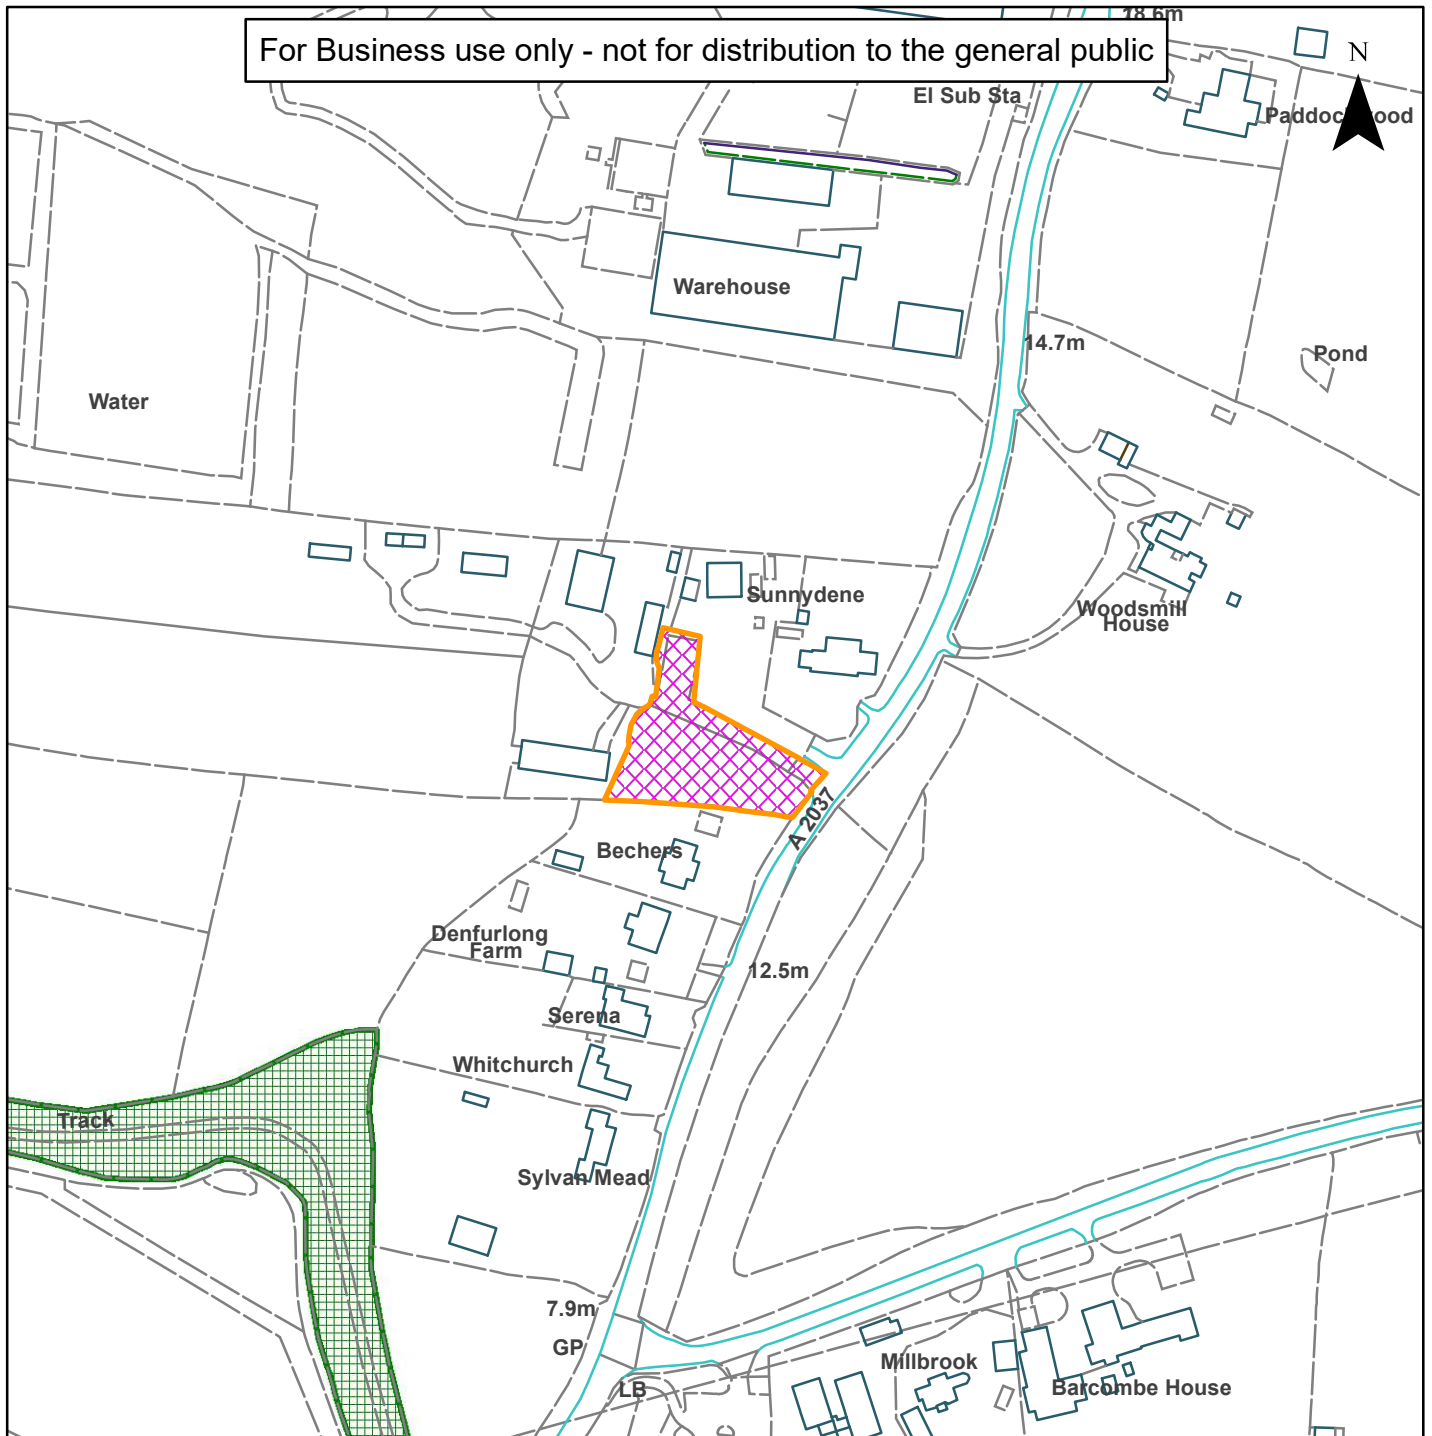

07) DC/20/2355

Horsham District Council

Whiteoaks, Shoreham Road, Small Dole, Henfield, West Sussex, BN5 9SD

For Business use only - not for distribution to the general public

Scale: 1:2,500

Reproduced by permission of Ordnance Survey map on behalf of HMSO. © Crown copyright and database rights (2019). Ordnance Survey Licence.100023865