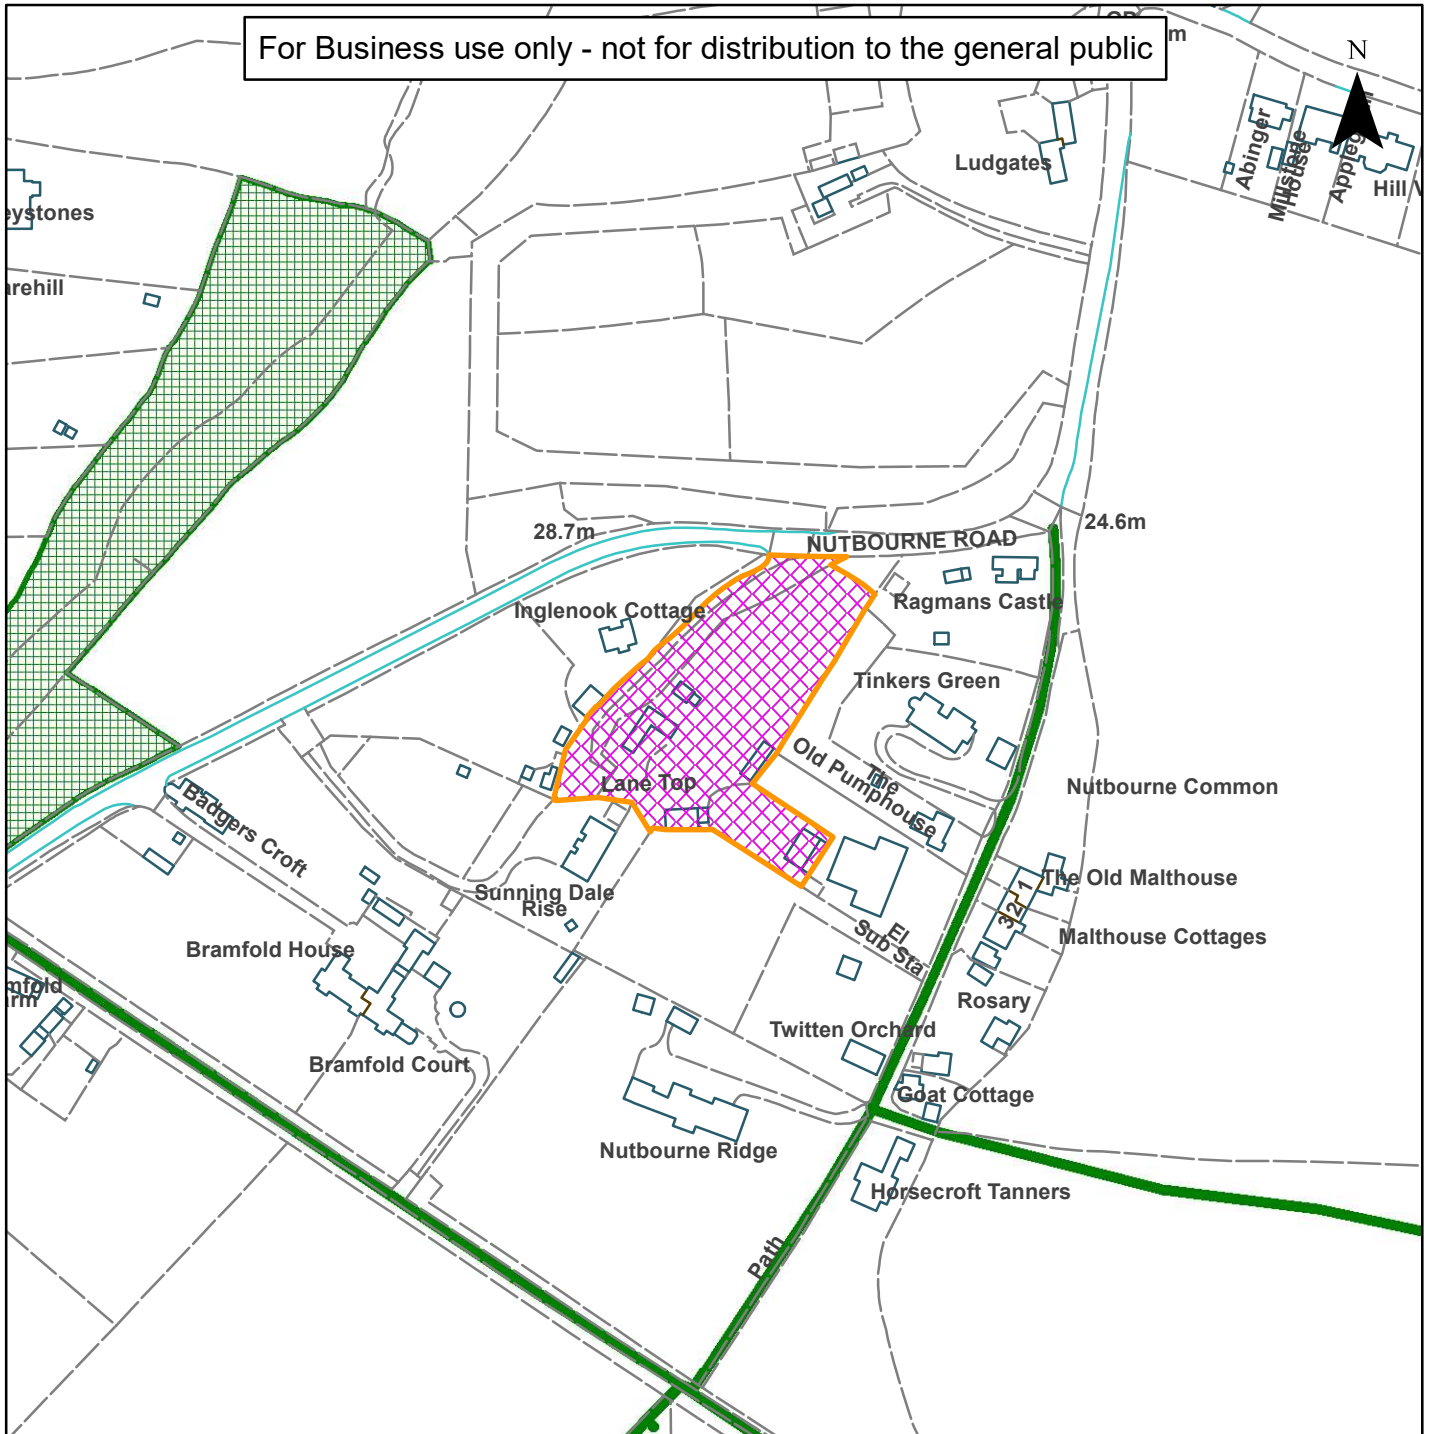

06) DC/20/2497

Horsham District Council

Lane Top, Nutbourne Road, Pulborough, West Sussex, RH20 2HA

For Business use only - not for distribution to the general public

Scale: 1:2,500

Reproduced by permission of Ordnance Survey map on behalf of HMSO. © Crown copyright and database rights (2019). Ordnance Survey Licence.100023865