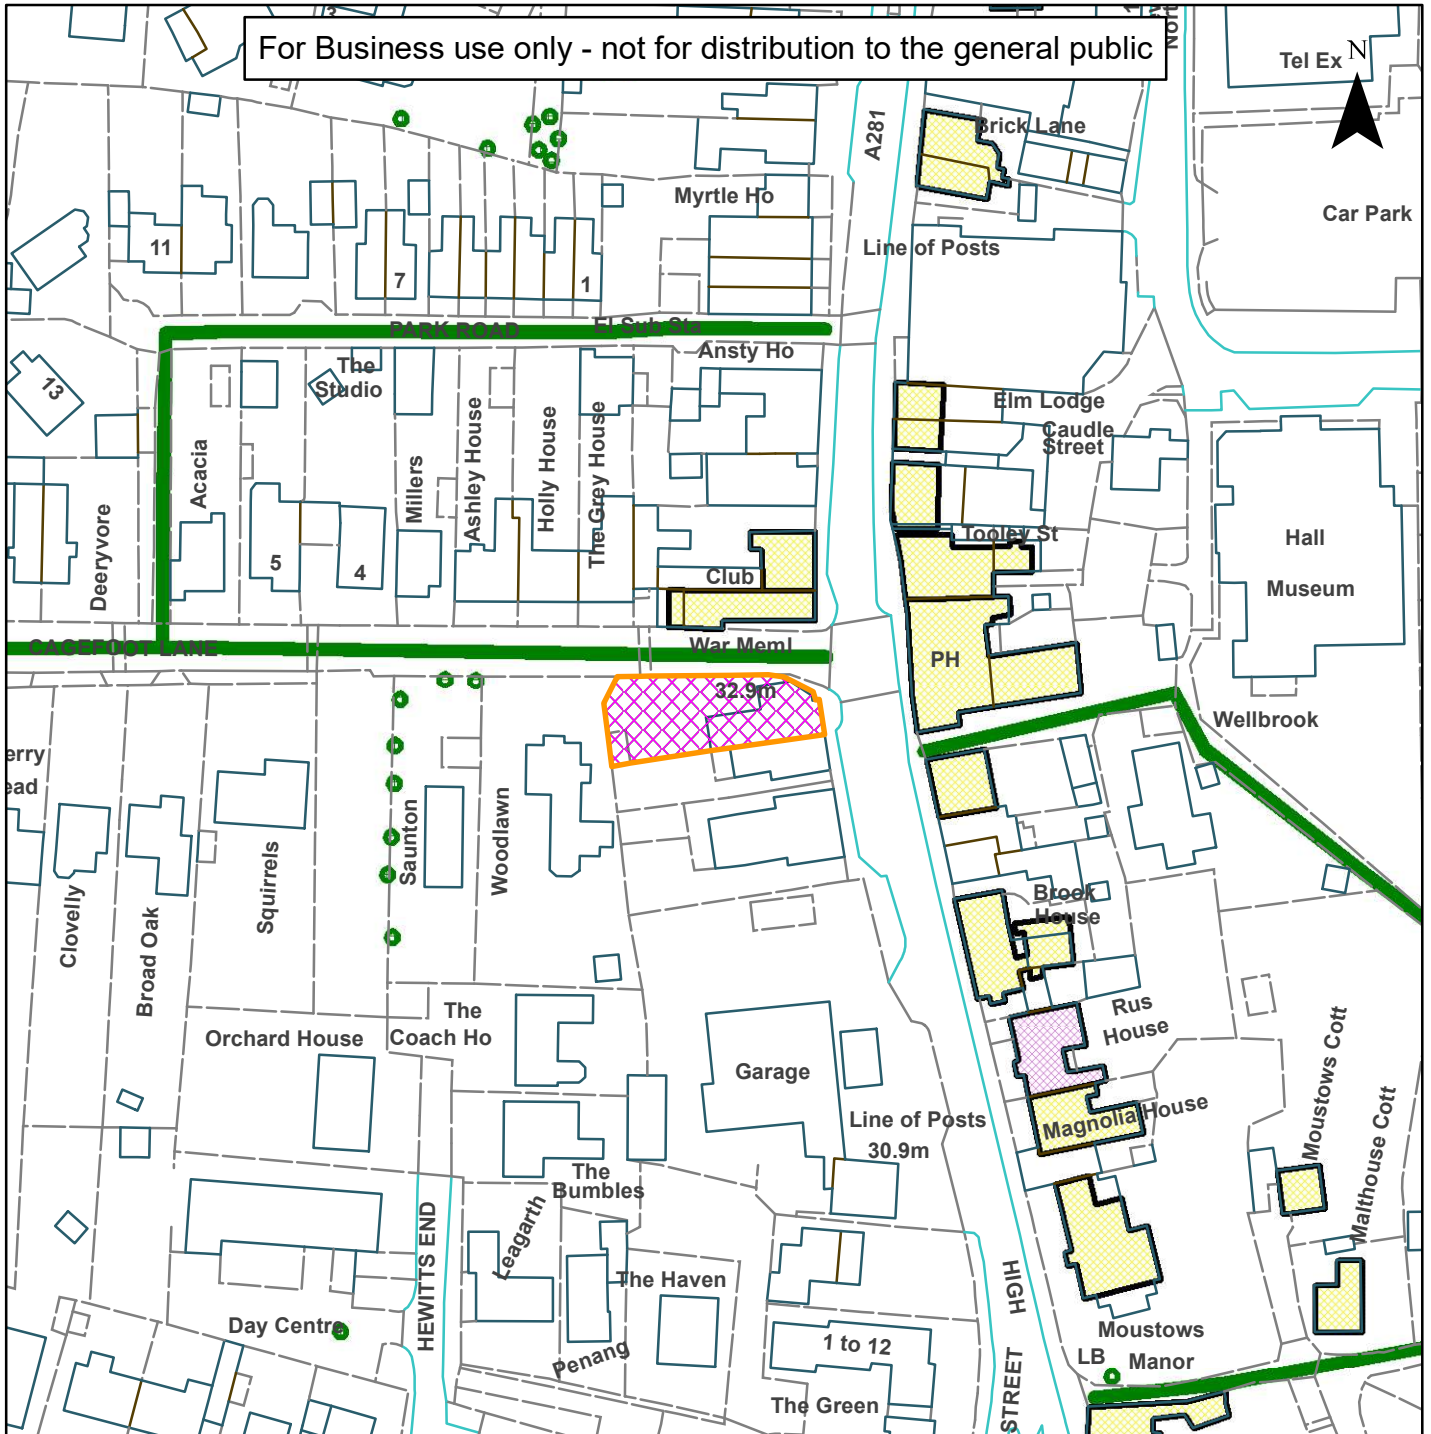

09) DC/20/1864

Horsham District Council

1 Commercial Buildings, High Street, Henfield, West Sussex, BN5 9DE

For Business use only - not for distribution to the general public

Scale: 1:1,250

Reproduced by permission of Ordnance Survey map on behalf of HMSO. © Crown copyright and database rights (2019). Ordnance Survey Licence.100023865