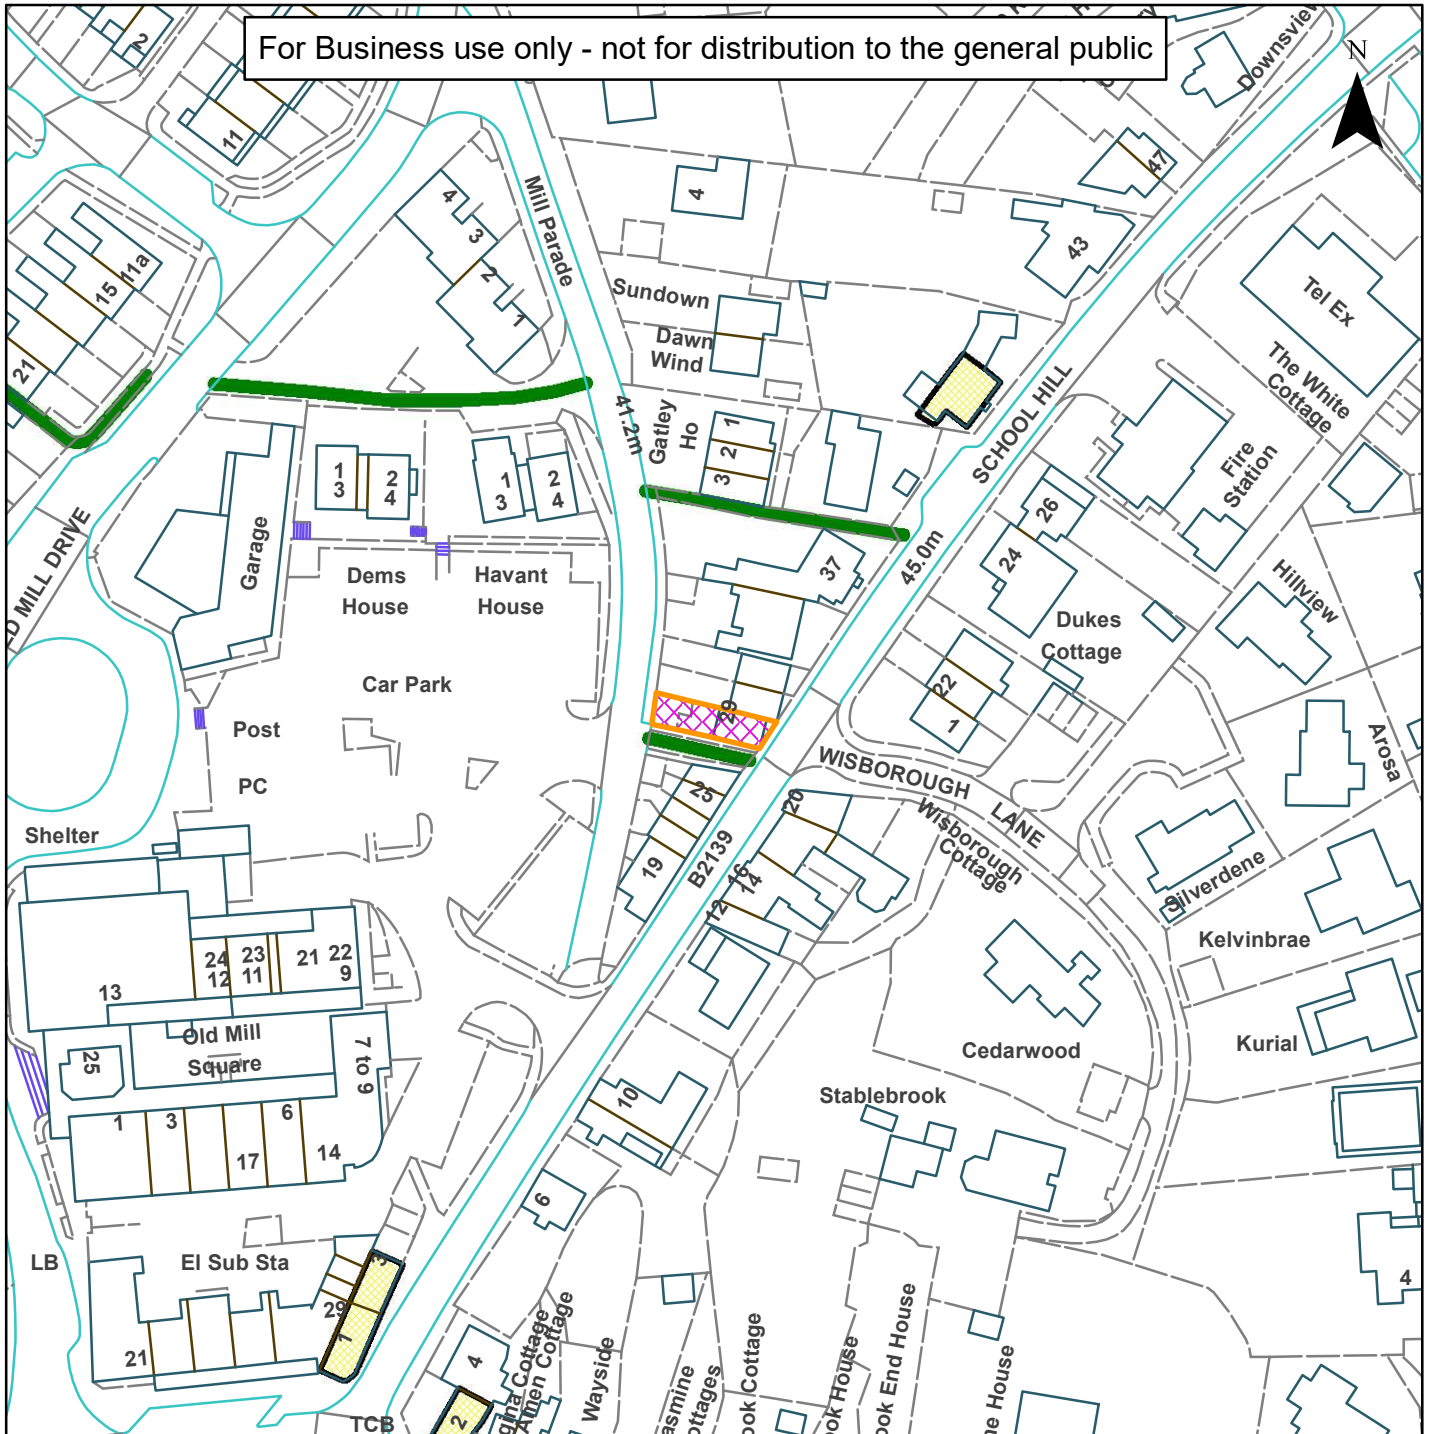

08) DC/20/2519

29 School Hill, Storrington, Pulborough, West Sussex, RH20 4NA

Horsham District Council

For Business use only - not for distribution to the general public

Scale: 1:1,250

Reproduced by permission of Ordnance Survey map on behalf of HMSO. © Crown copyright and database rights (2019). Ordnance Survey Licence.100023865