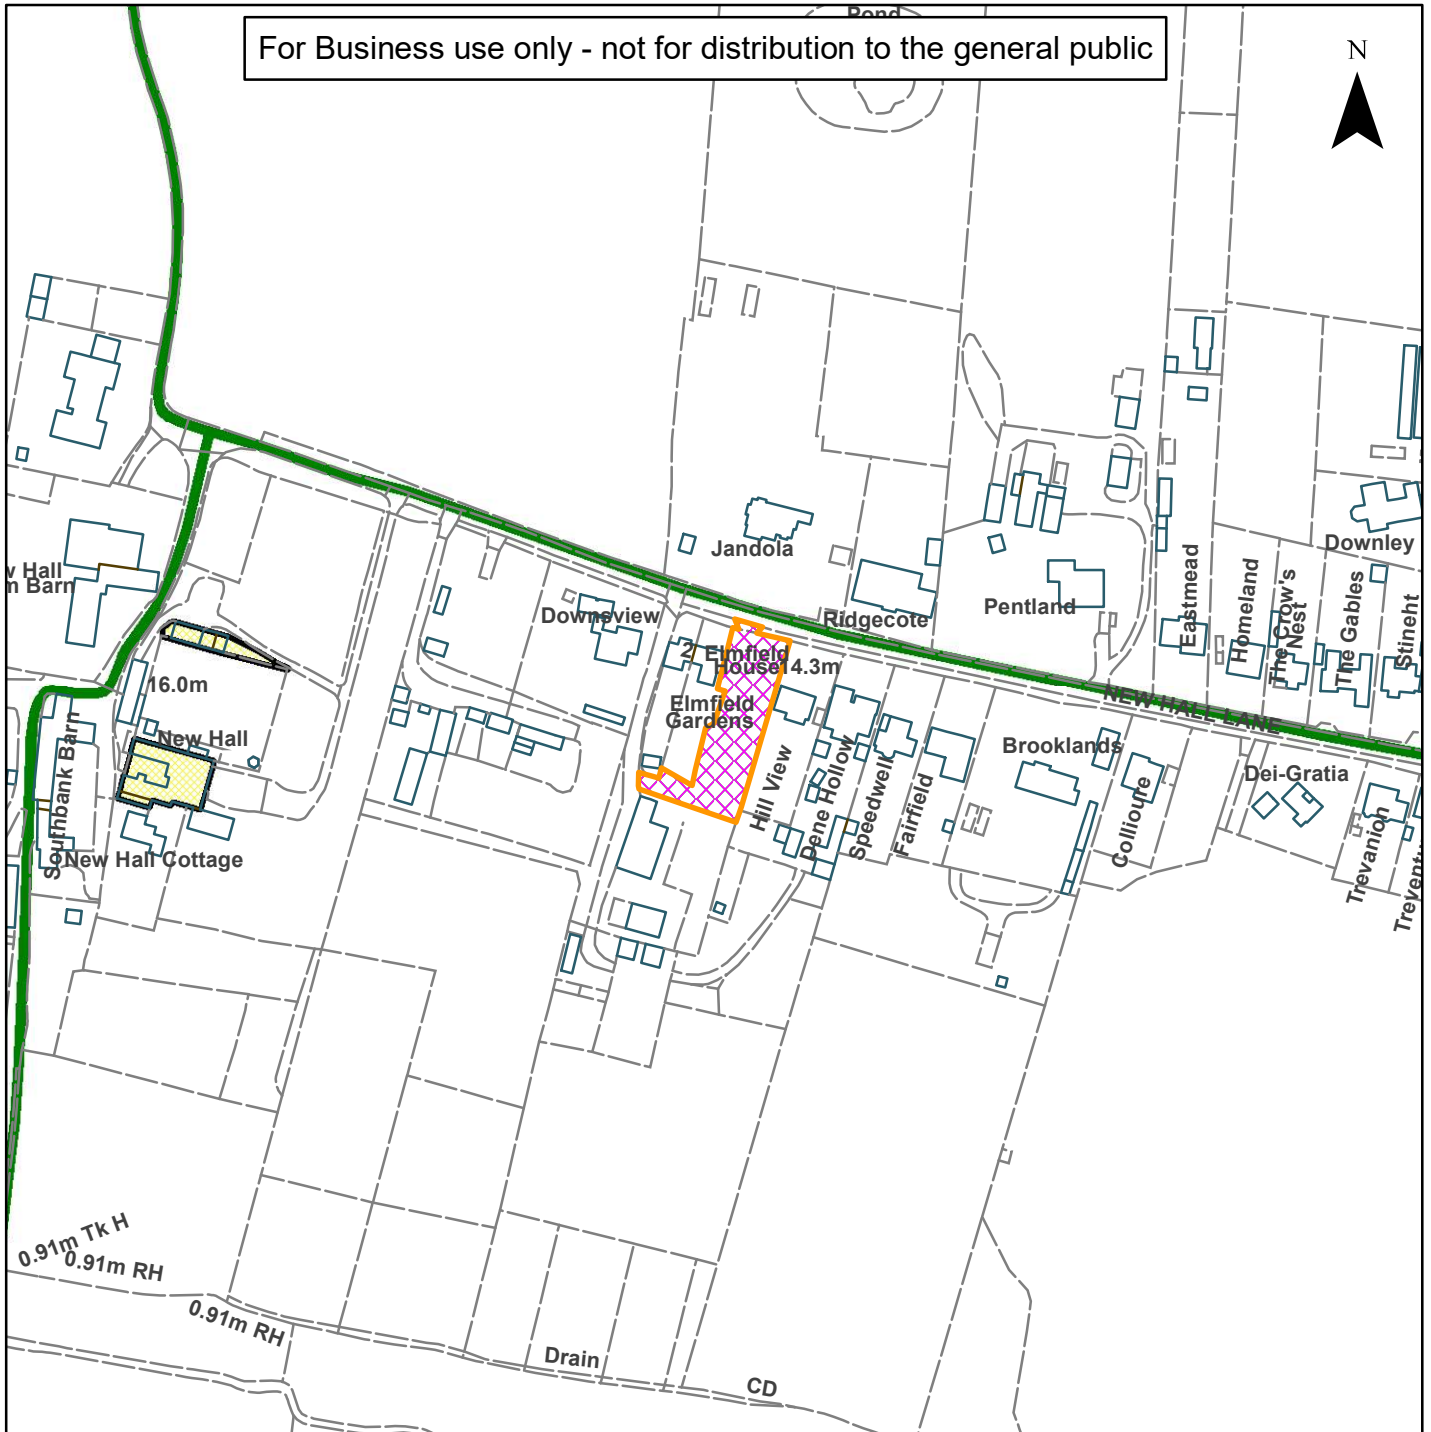

09) DC/20/2269

Horsham District Council

Infill Plot, Land West of Elmfield House, New Hall Lane, Small Dole, BN5 9YH

For Business use only - not for distribution to the general public

N

Scale: 1:2,500

Reproduced by permission of Ordnance Survey map on behalf of HMSO. © Crown copyright and database rights (2019). Ordnance Survey Licence.100023865