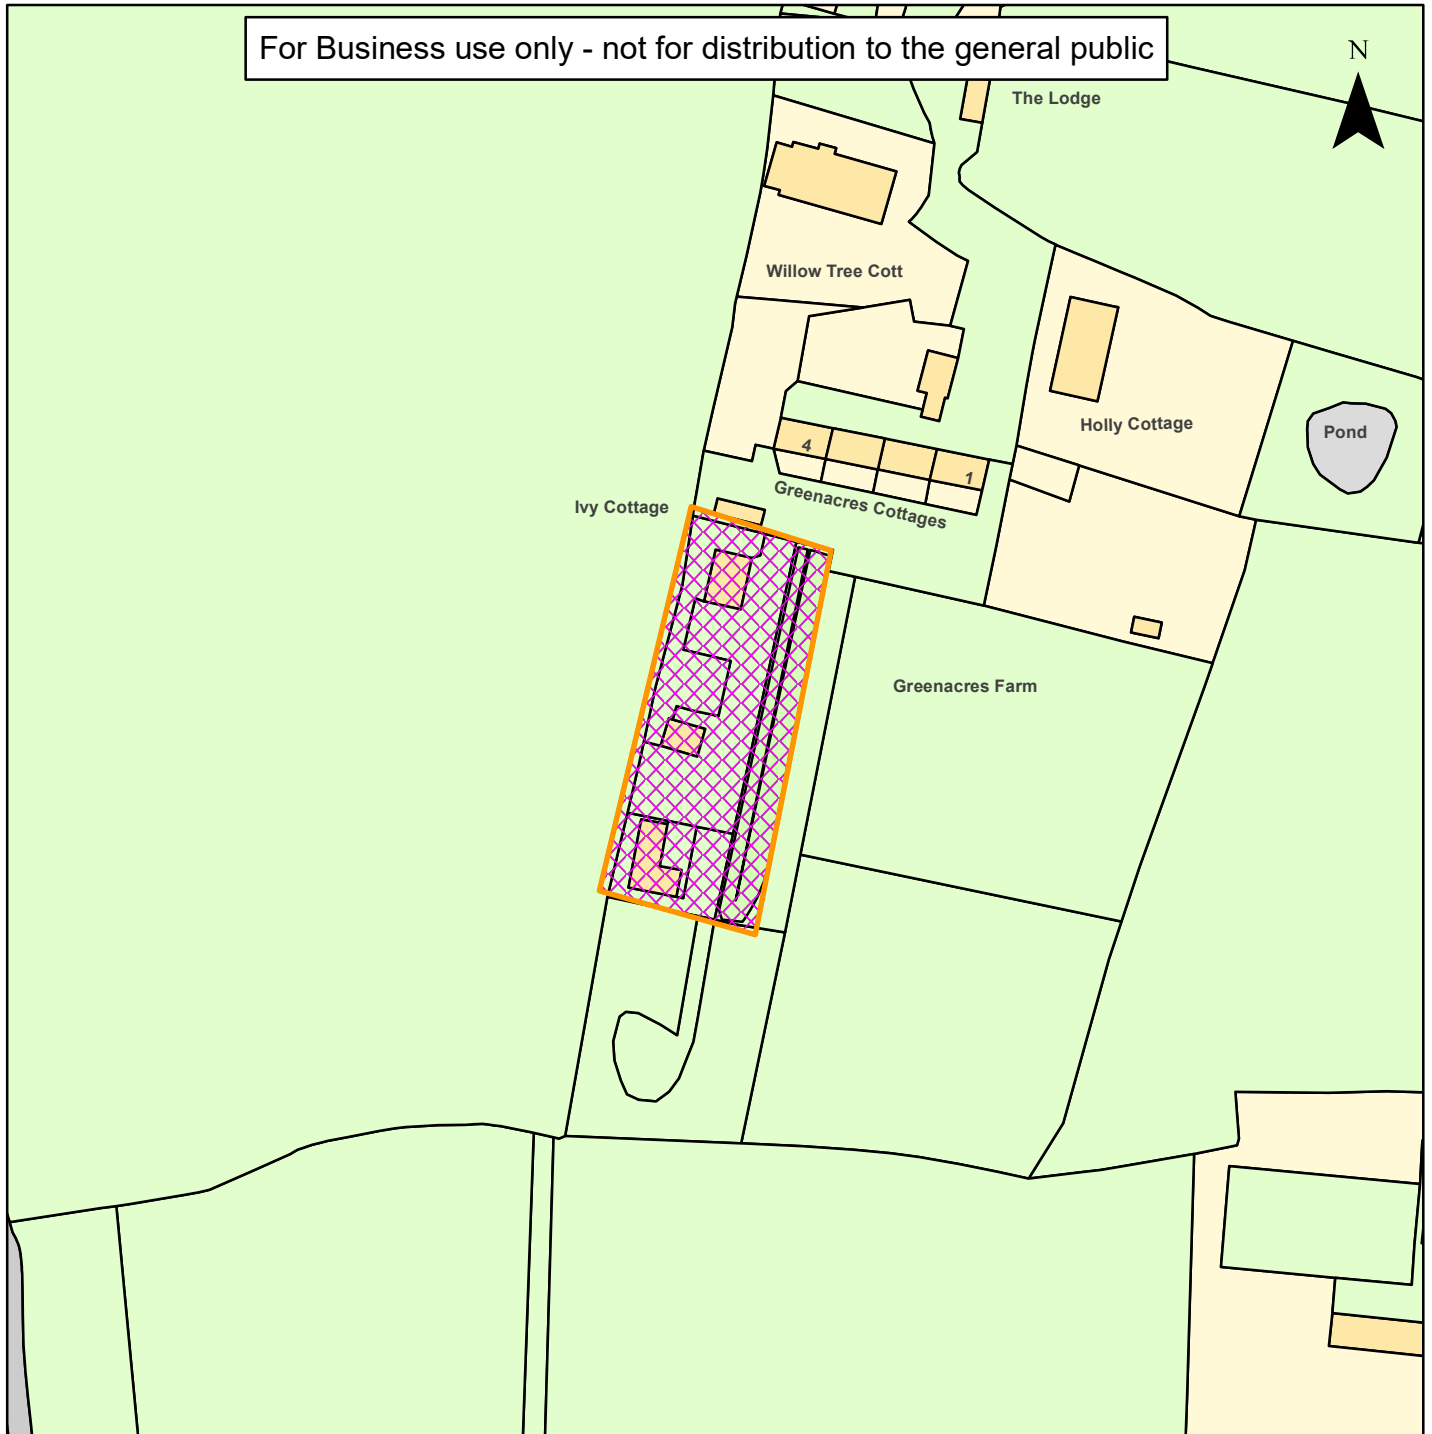

07) SDNP/20/05253/FUL

**Horsham
District
Council**

Greenacres Farm, Washington Road, Storrington, RH20 4AF

For Business use only - not for distribution to the general public

Scale: 1:1,250

Reproduced by permission of Ordnance Survey map on behalf of HMSO. © Crown copyright and database rights (2019). Ordnance Survey Licence.100023865