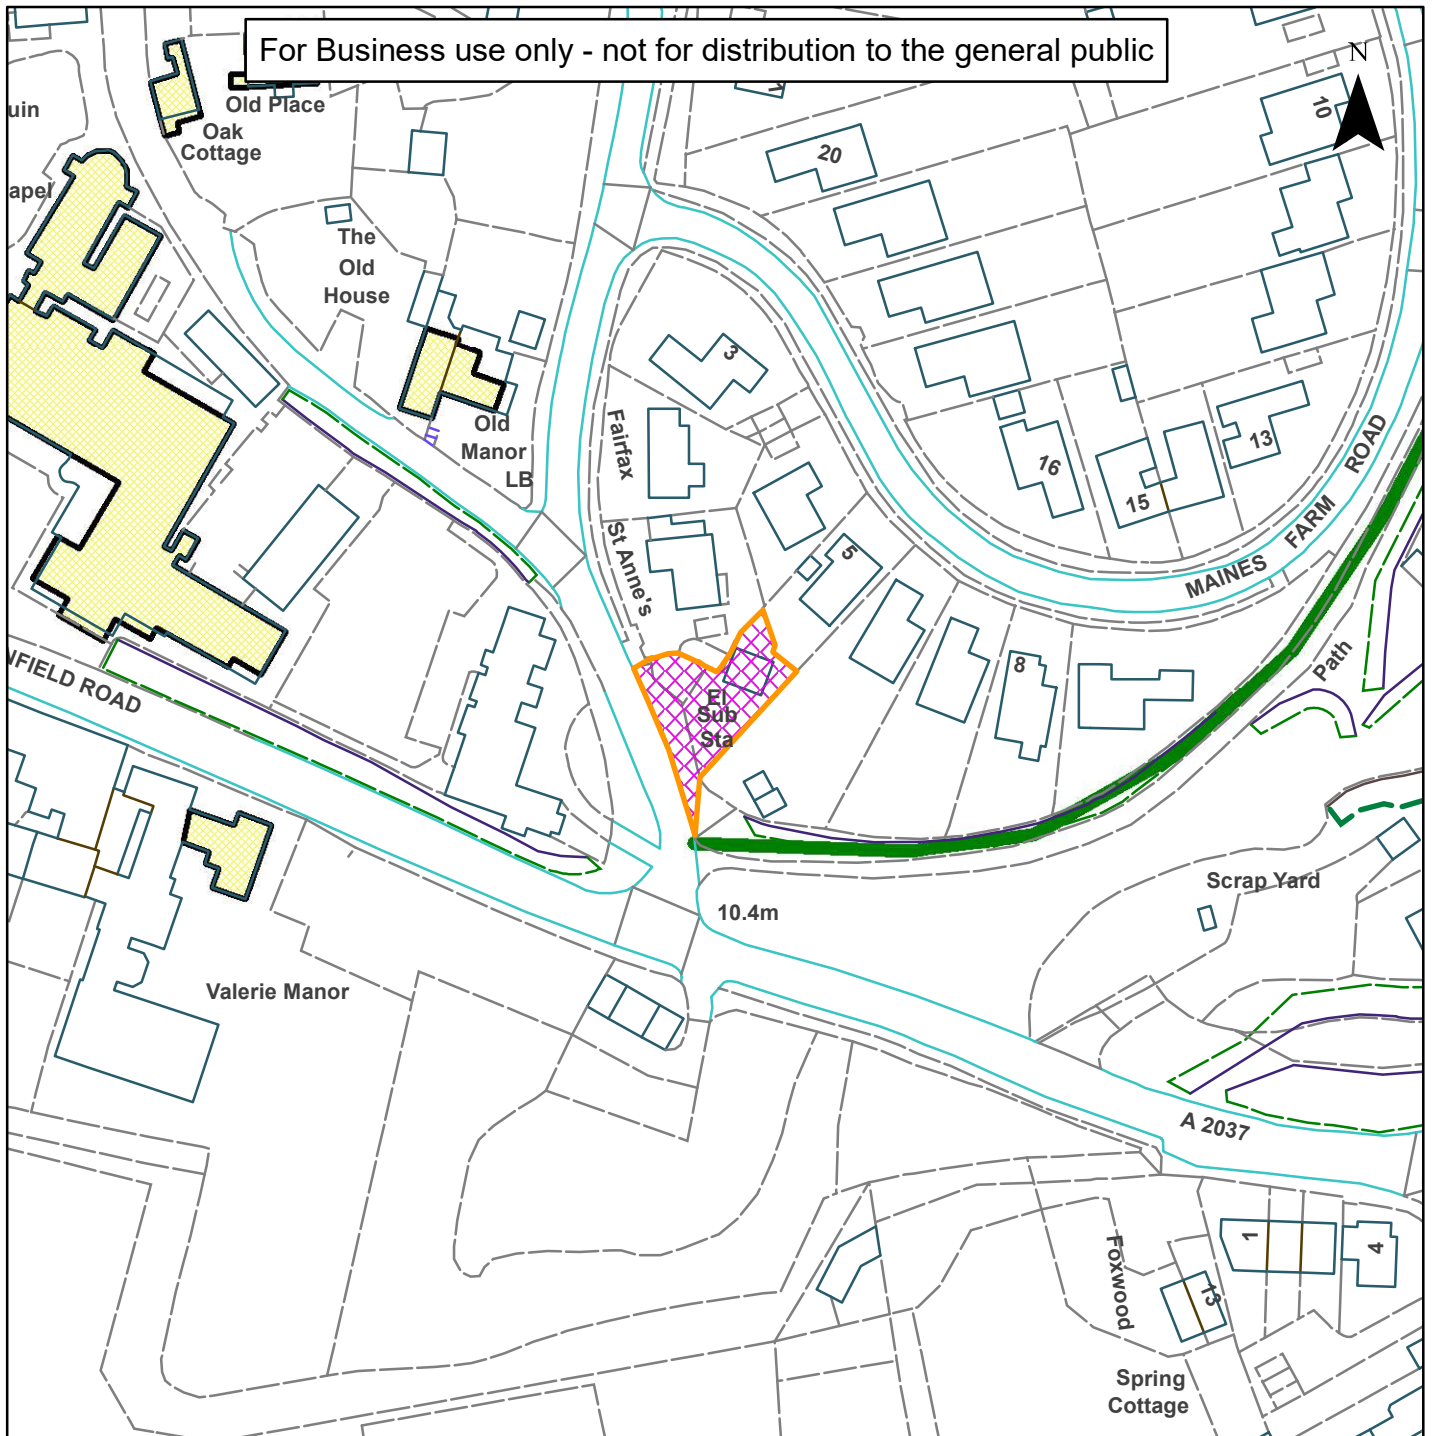

## Horsham District Council

Land Adjacent to St Annes, Hyde Street, Upper Beeding

**Scale:** 1:1,250

Reproduced by permission of Ordnance Survey map on behalf of HMSO. © Crown copyright and database rights (2019). Ordnance Survey Licence.100023865