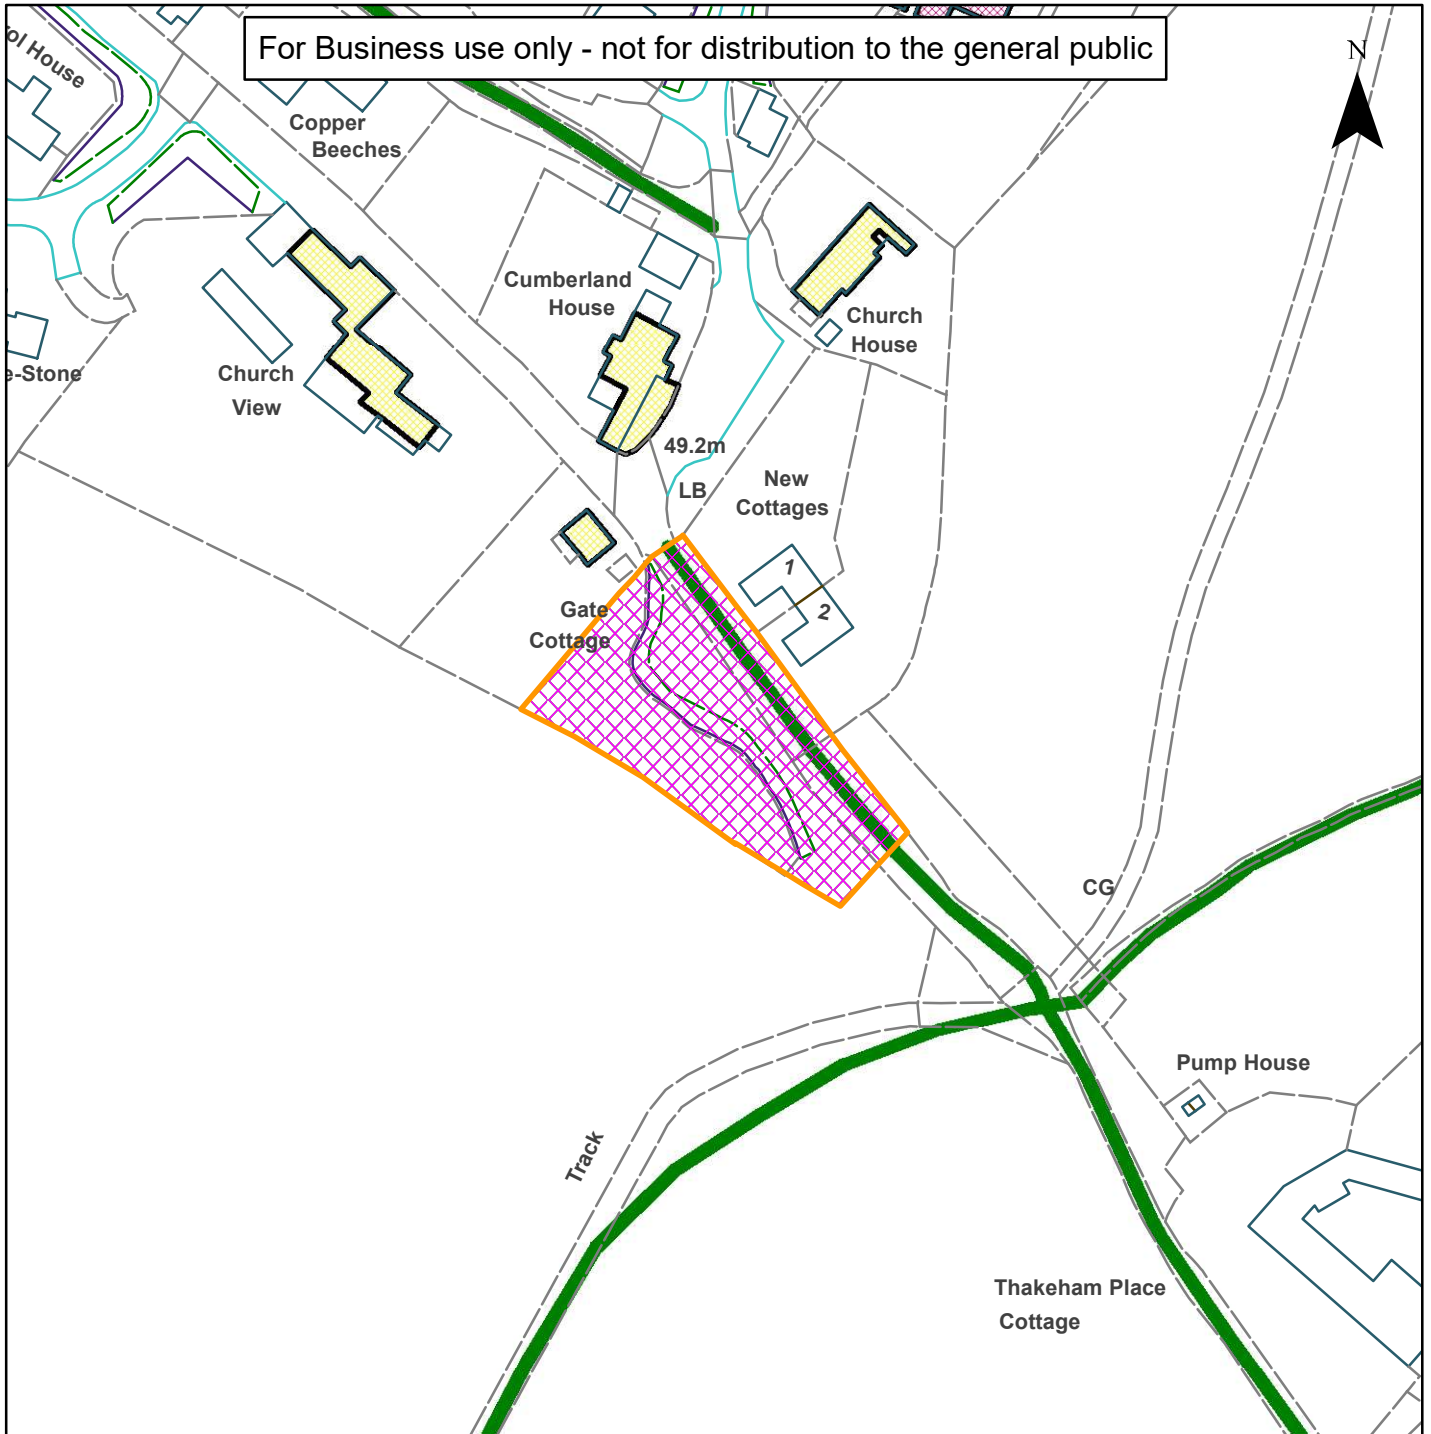

05) DC/20/1788

Horsham District Council

Land at Gate Cottage, The Street, Thakeham, RH20 3EP

For Business use only - not for distribution to the general public

Scale: 1:1,250

Reproduced by permission of Ordnance Survey map on behalf of HMSO. © Crown copyright and database rights (2019). Ordnance Survey Licence.100023865