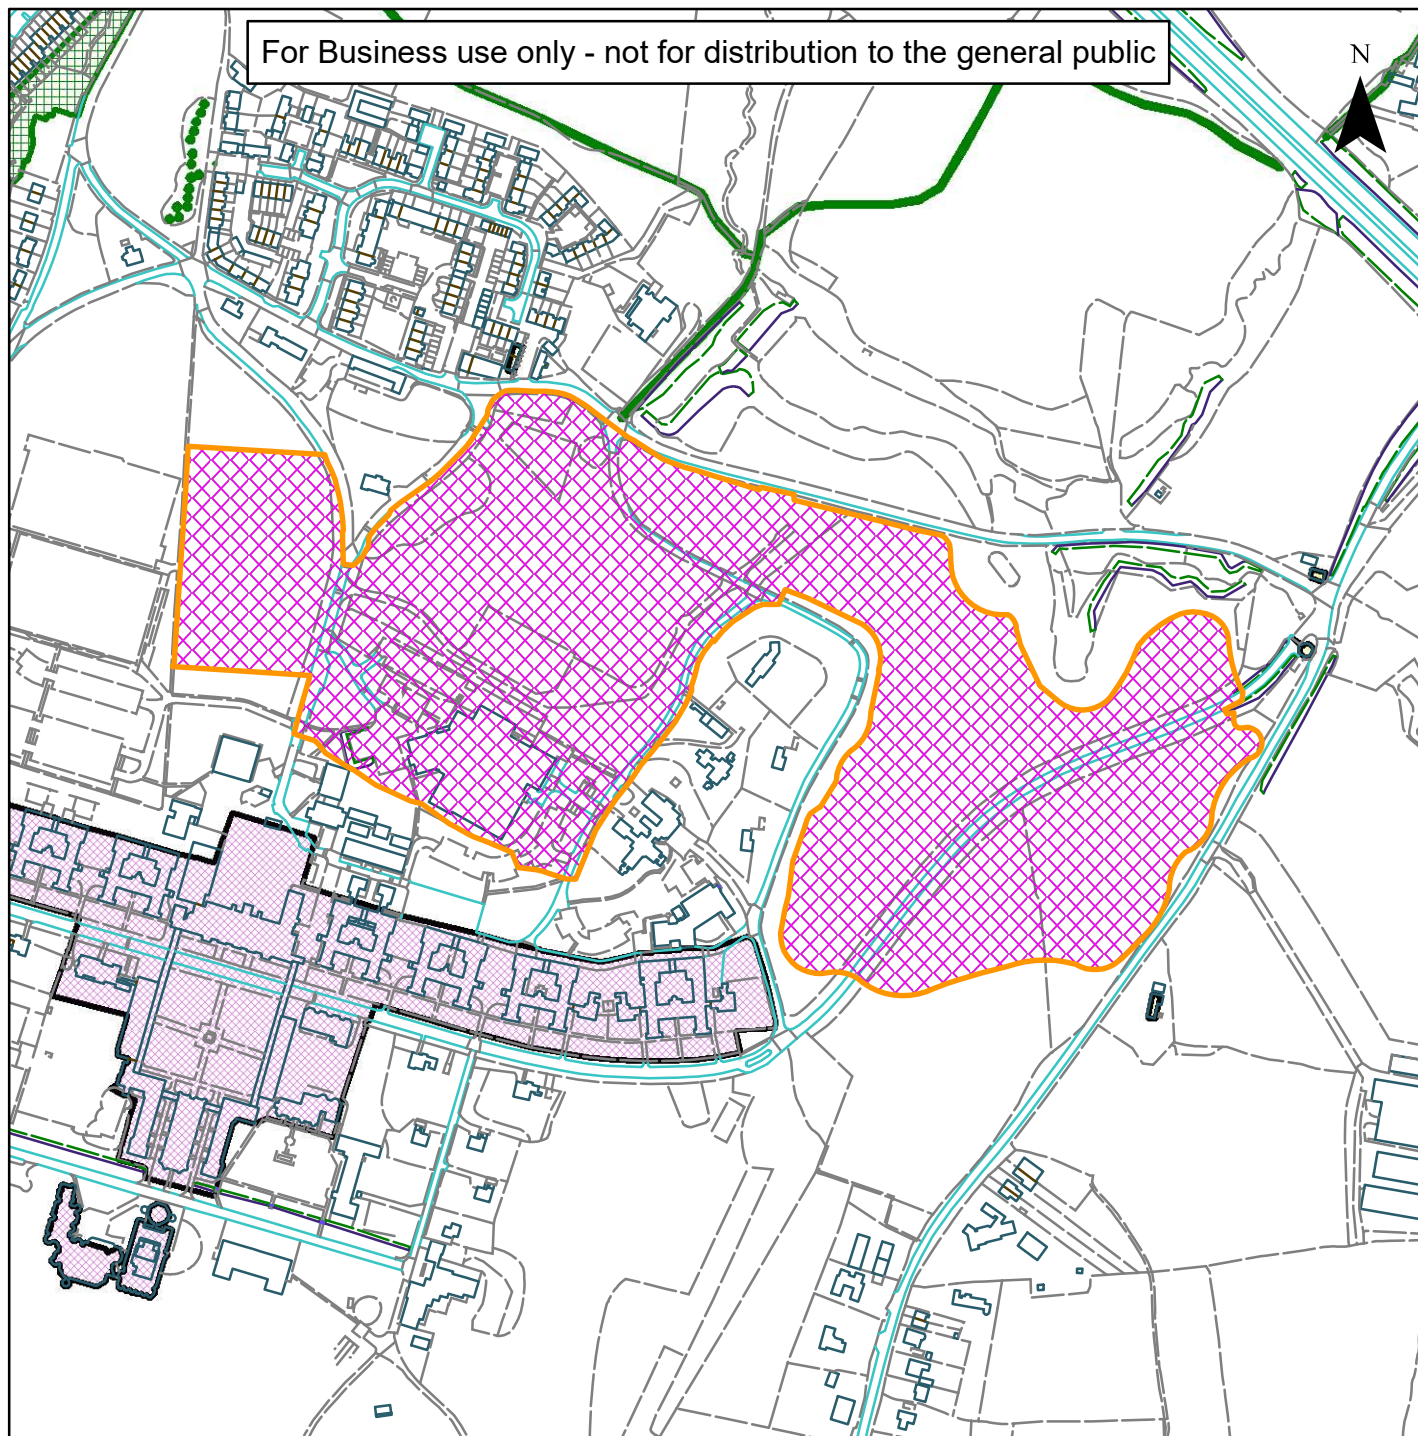

08) DC/19/1149

Horsham
District
Council

Christs Hospital School, The Avenue, Christs Hospital, Horsham,
West Sussex, RH13 0LJ

For Business use only - not for distribution to the general public

Scale: 1:5,000

Reproduced by permission of Ordnance Survey map on behalf
of HMSO. © Crown copyright and database rights (2019).
Ordnance Survey Licence.100023865

Organisation	Horsham District Council
Department	
Comments	
Date	18/02/2021
MSA Number	100023865