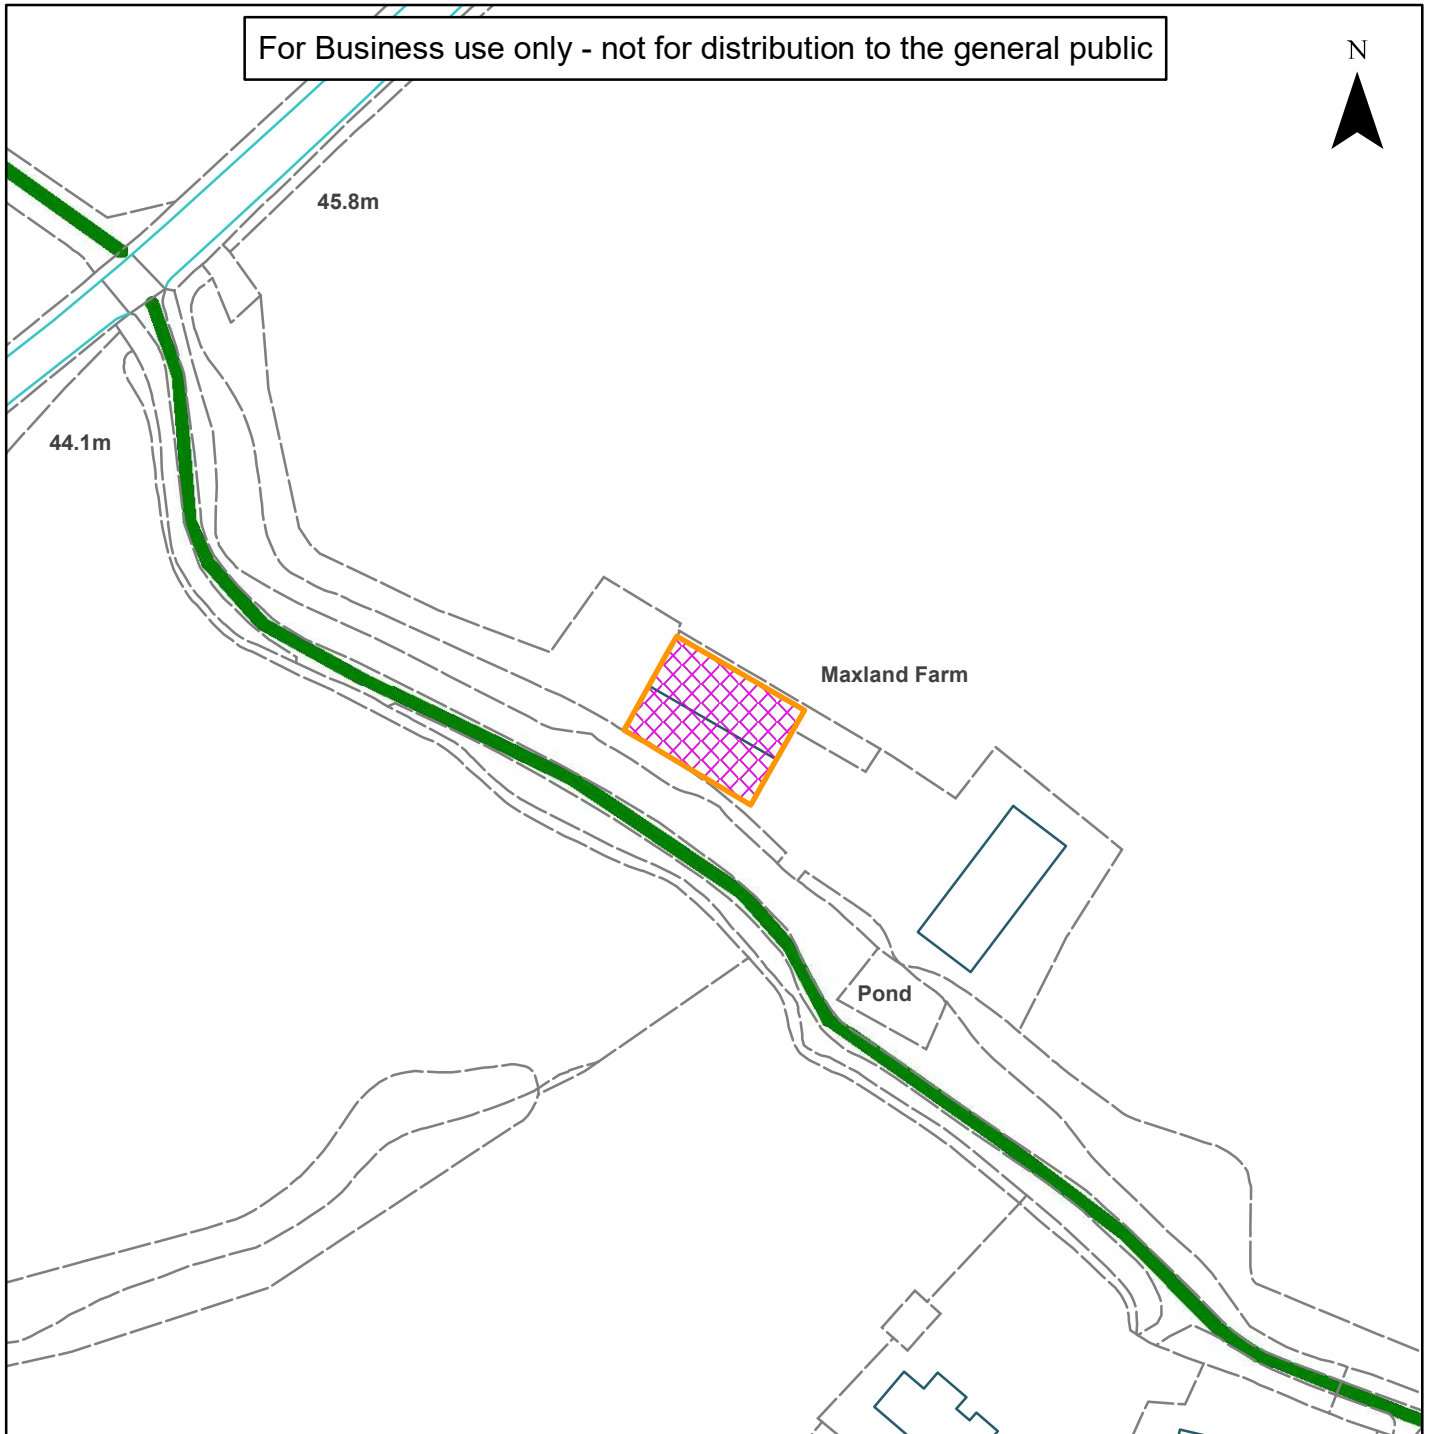

## Horsham District Council

Maxlands Farm, Land North of Pear Tree Farm, Northlands Road, Warnham, West Sussex, RH12 3SH

For Business use only - not for distribution to the general public

N

**Scale:** 1:1,250