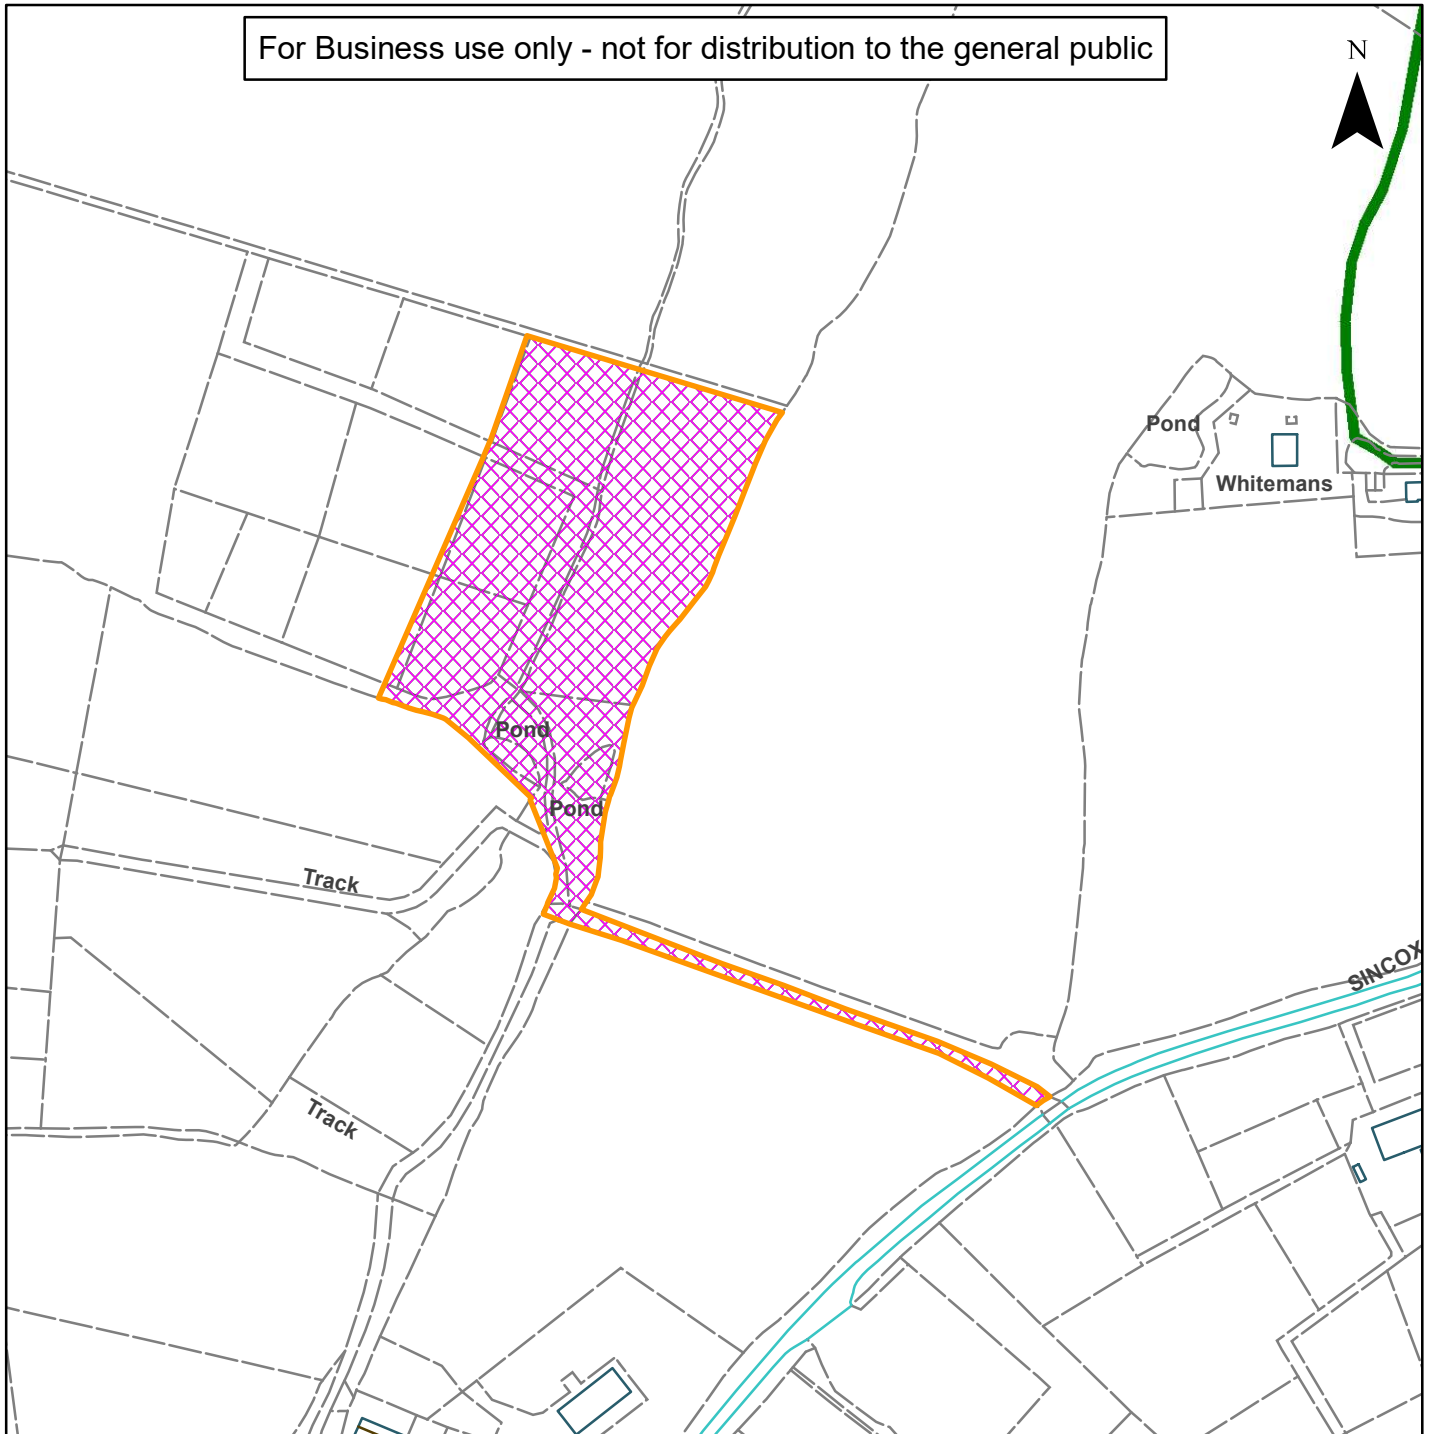

06) DC/20/2046

Horsham District Council

Nightingale Farm, Sincox Lane, Shipley, West Sussex, RH13 8PT

For Business use only - not for distribution to the general public

Scale: 1:2,500

Reproduced by permission of Ordnance Survey map on behalf of HMSO. © Crown copyright and database rights (2019). Ordnance Survey Licence.100023865