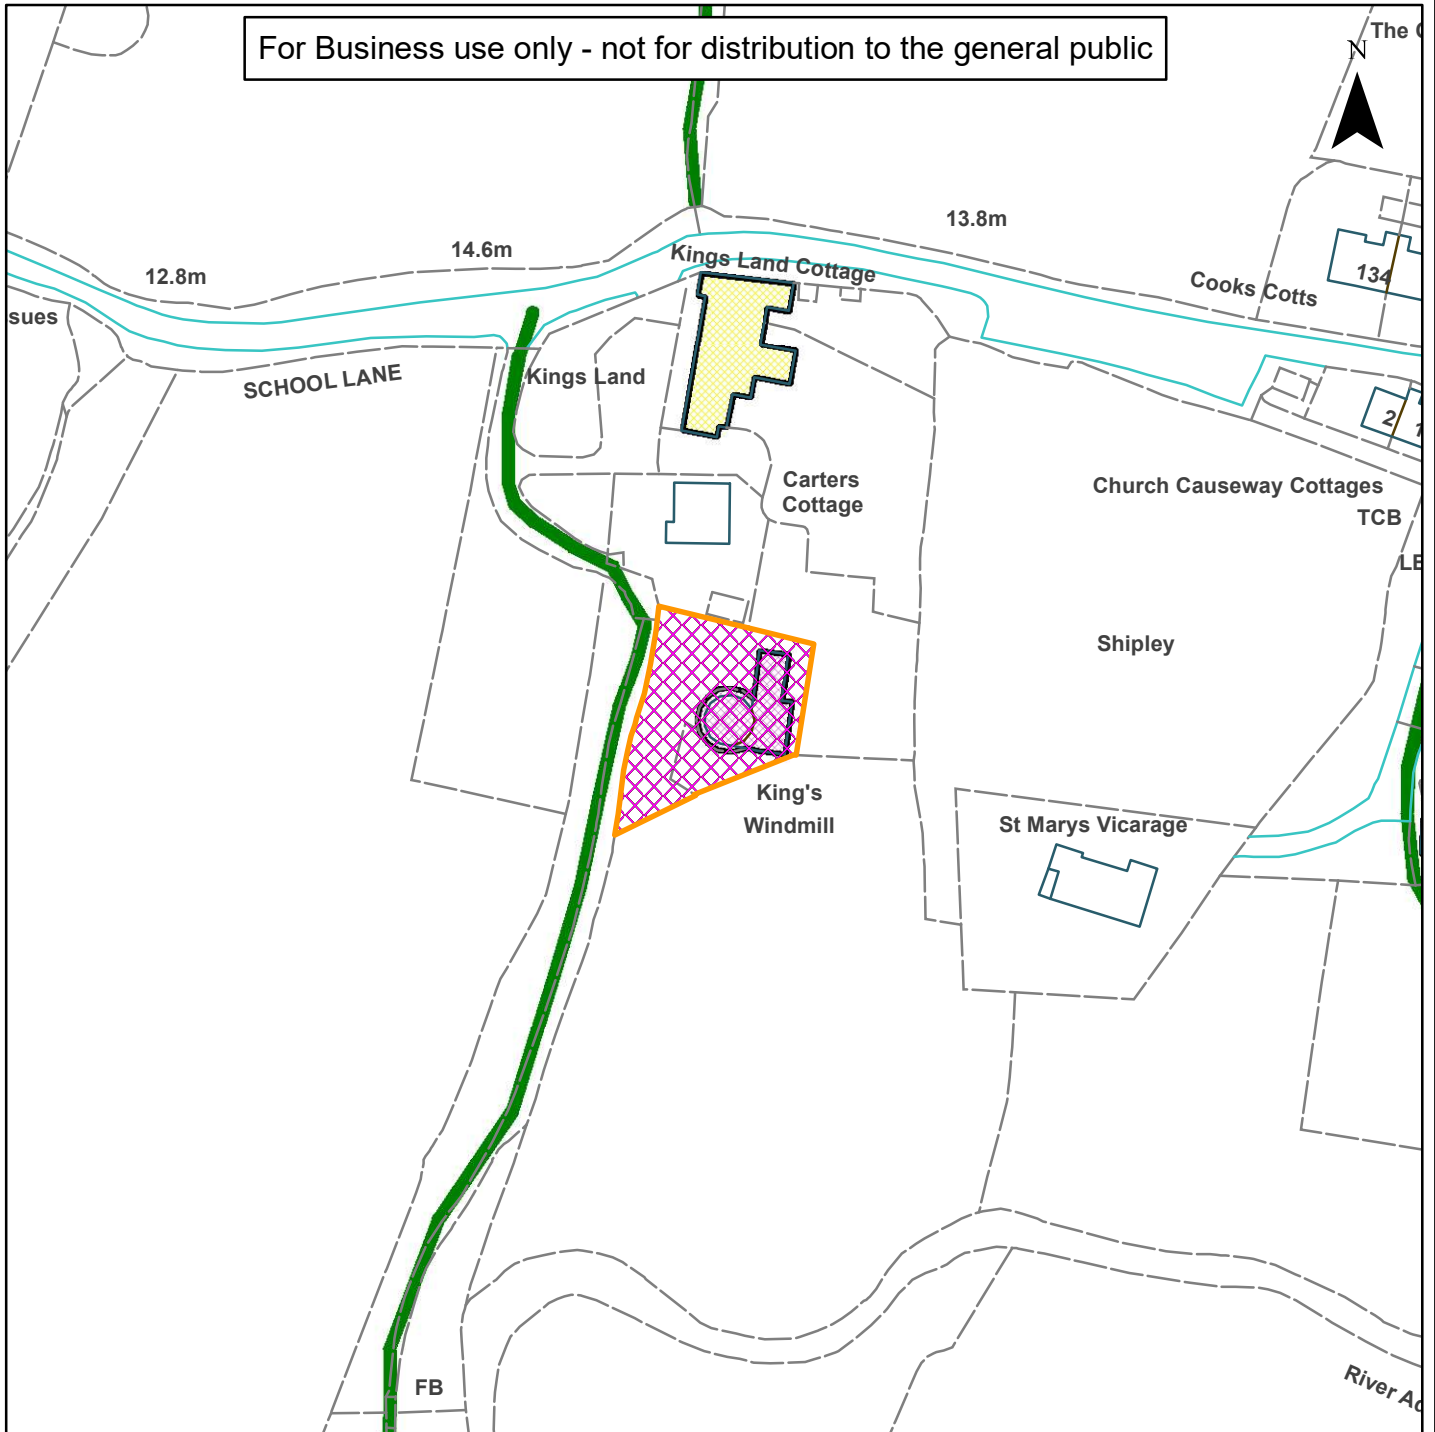

07) DC/20/0322

Horsham
District
Council

Kings Mill, School Lane, Shipley, Horsham, West Sussex, RH13 8PL

For Business use only - not for distribution to the general public

Scale: 1:1,250

Reproduced by permission of Ordnance Survey map on behalf of HMSO. © Crown copyright and database rights (2019). Ordnance Survey Licence.100023865