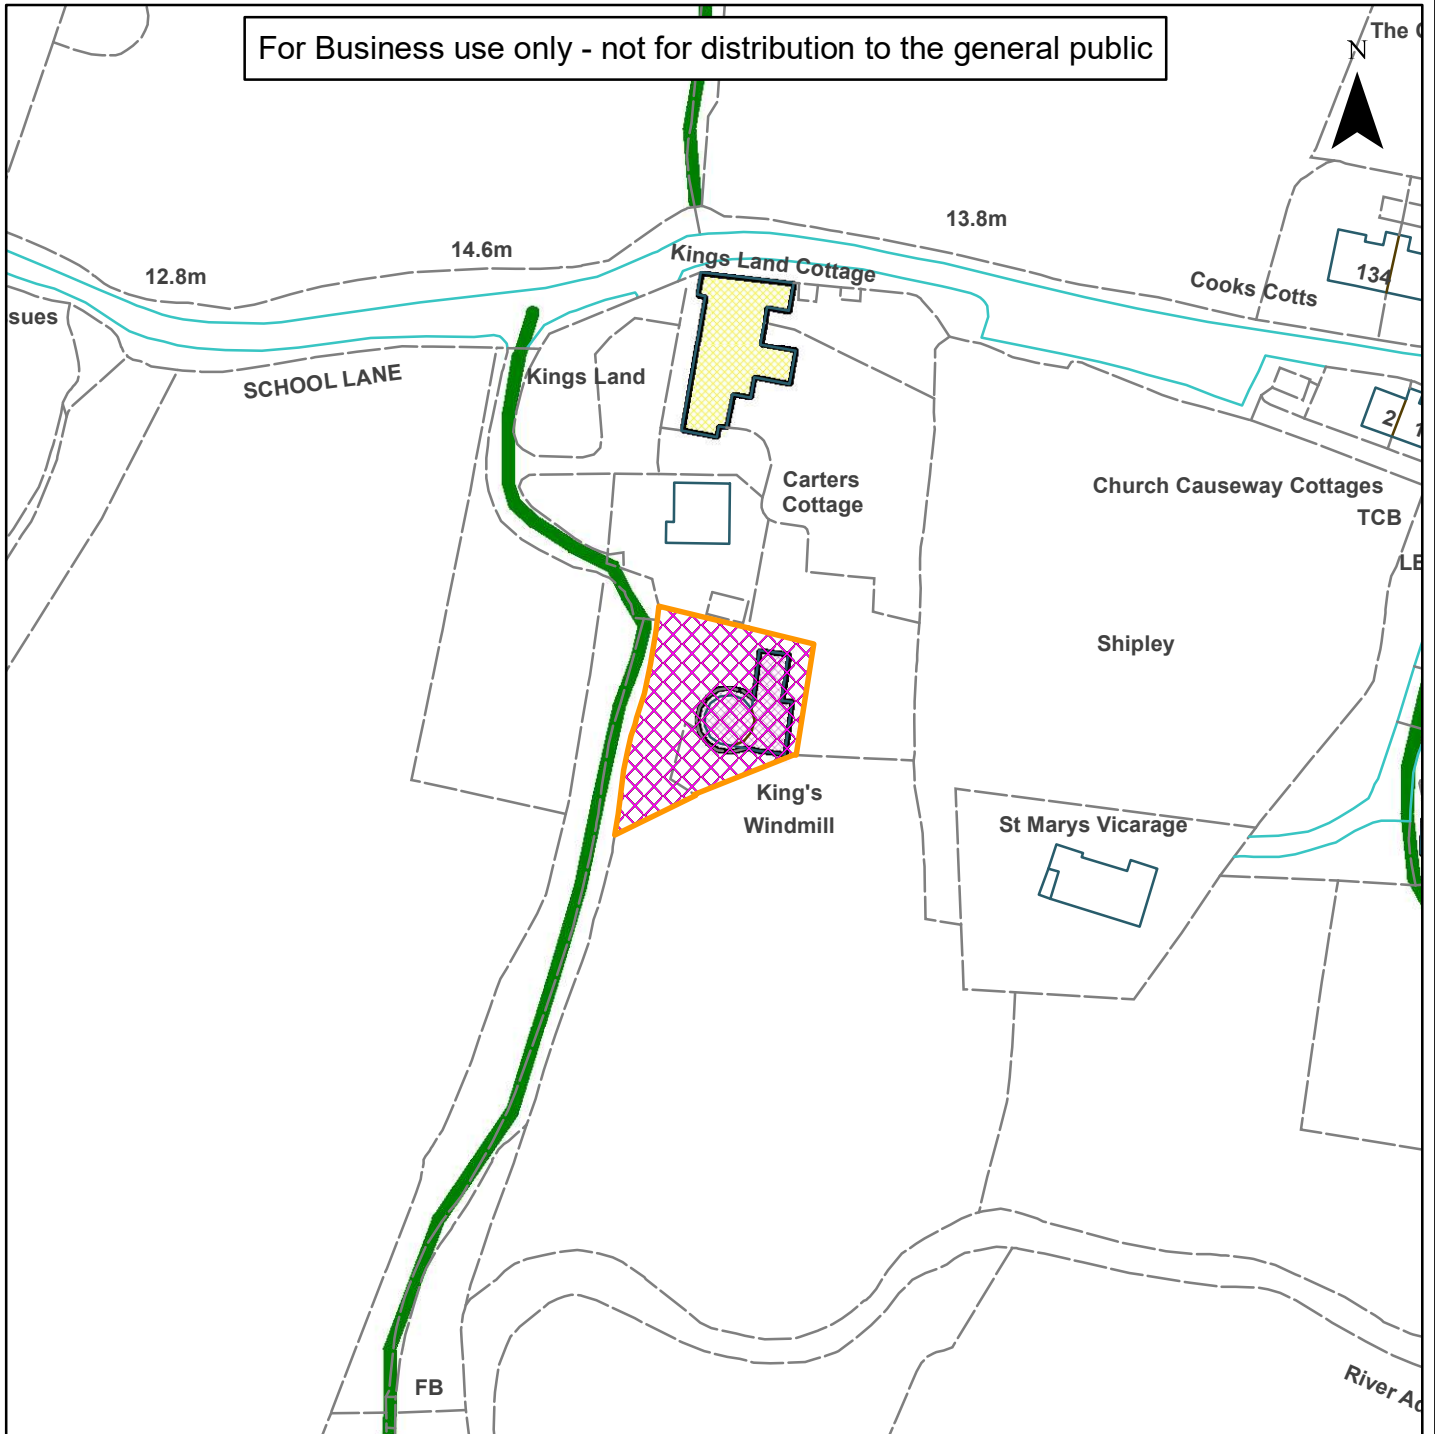

06) DC/20/0321

Horsham
District
Council

Kings Mill, School Lane, Shipley, Horsham, West Sussex, RH13 8PL

For Business use only - not for distribution to the general public

Scale: 1:1,250

Reproduced by permission of Ordnance Survey map on behalf of HMSO. © Crown copyright and database rights (2019). Ordnance Survey Licence.100023865