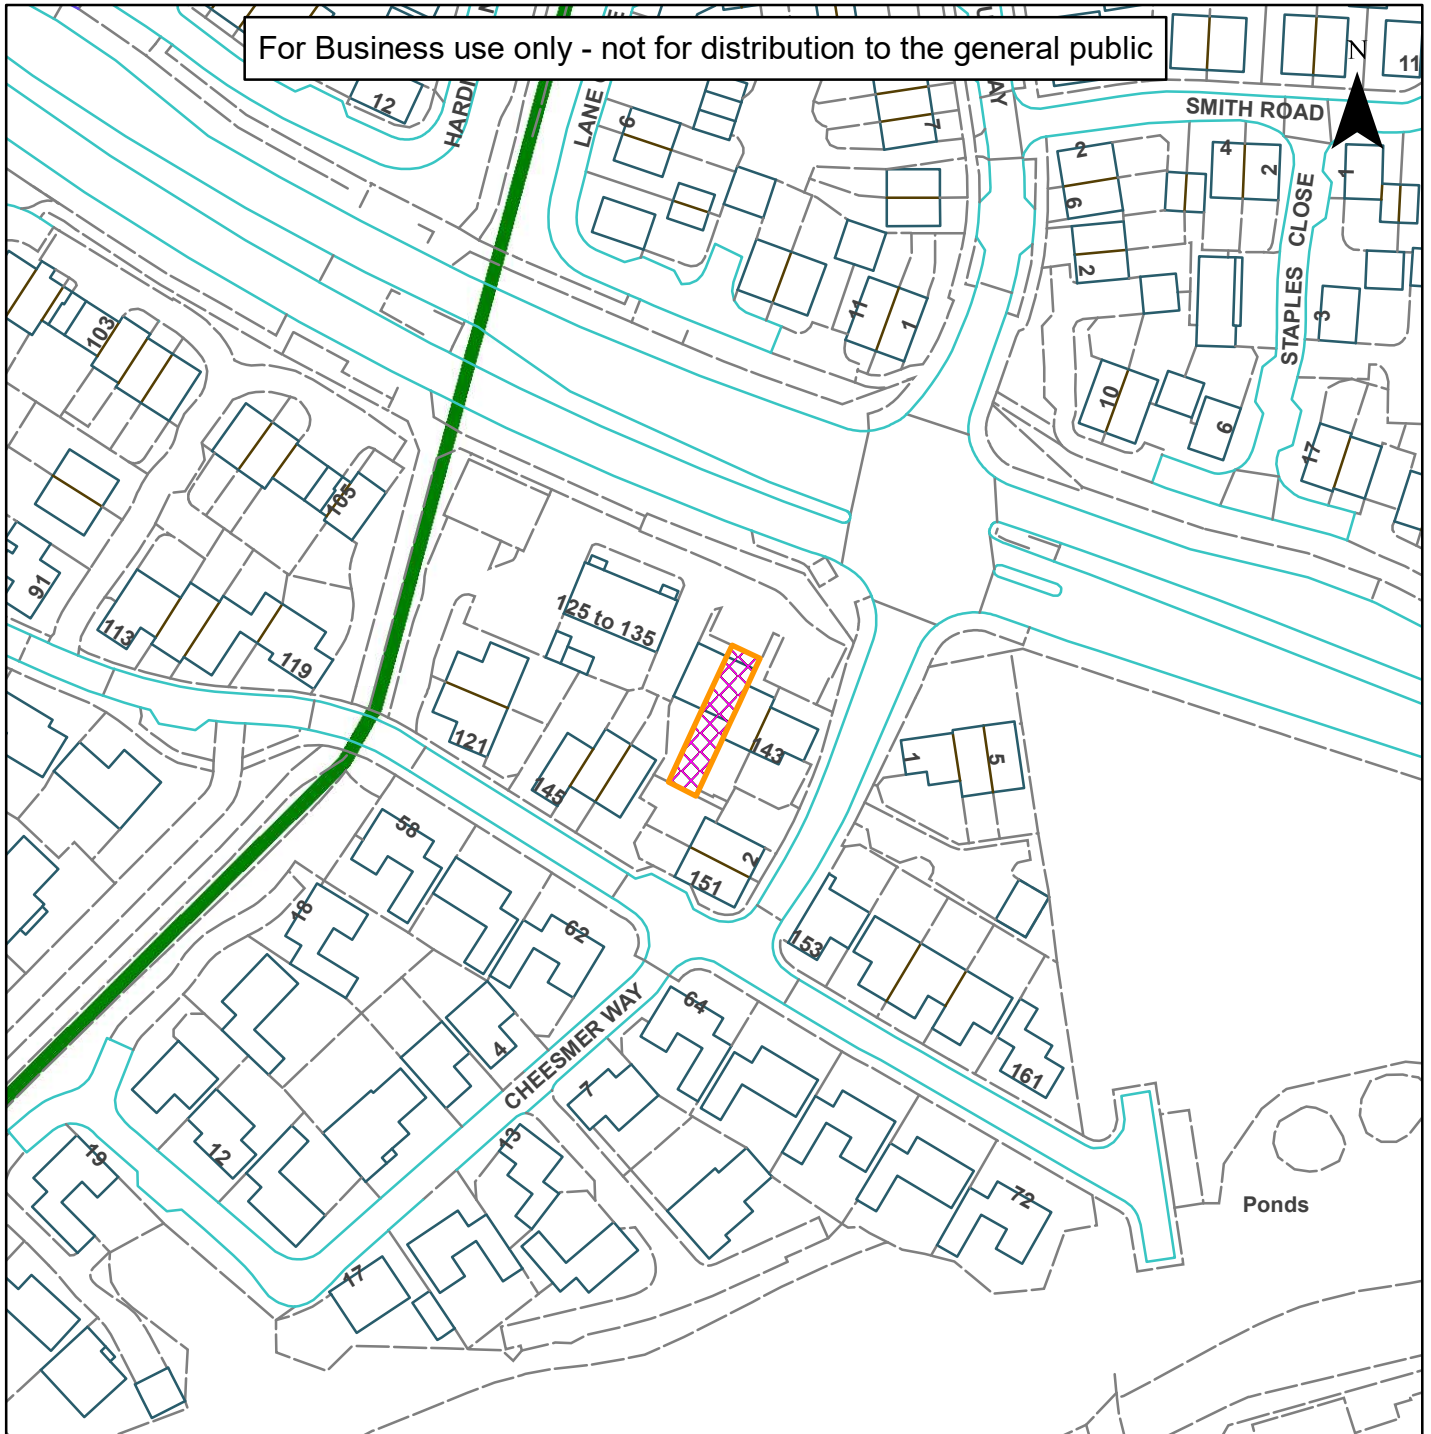

11) DC/20/1724

Horsham District Council

139 Churchill Way, Broadbridge Heath, Horsham, West Sussex, RH12 3TY

For Business use only - not for distribution to the general public

Scale: 1:1,250

Reproduced by permission of Ordnance Survey map on behalf of HMSO. © Crown copyright and database rights (2019). Ordnance Survey Licence.100023865