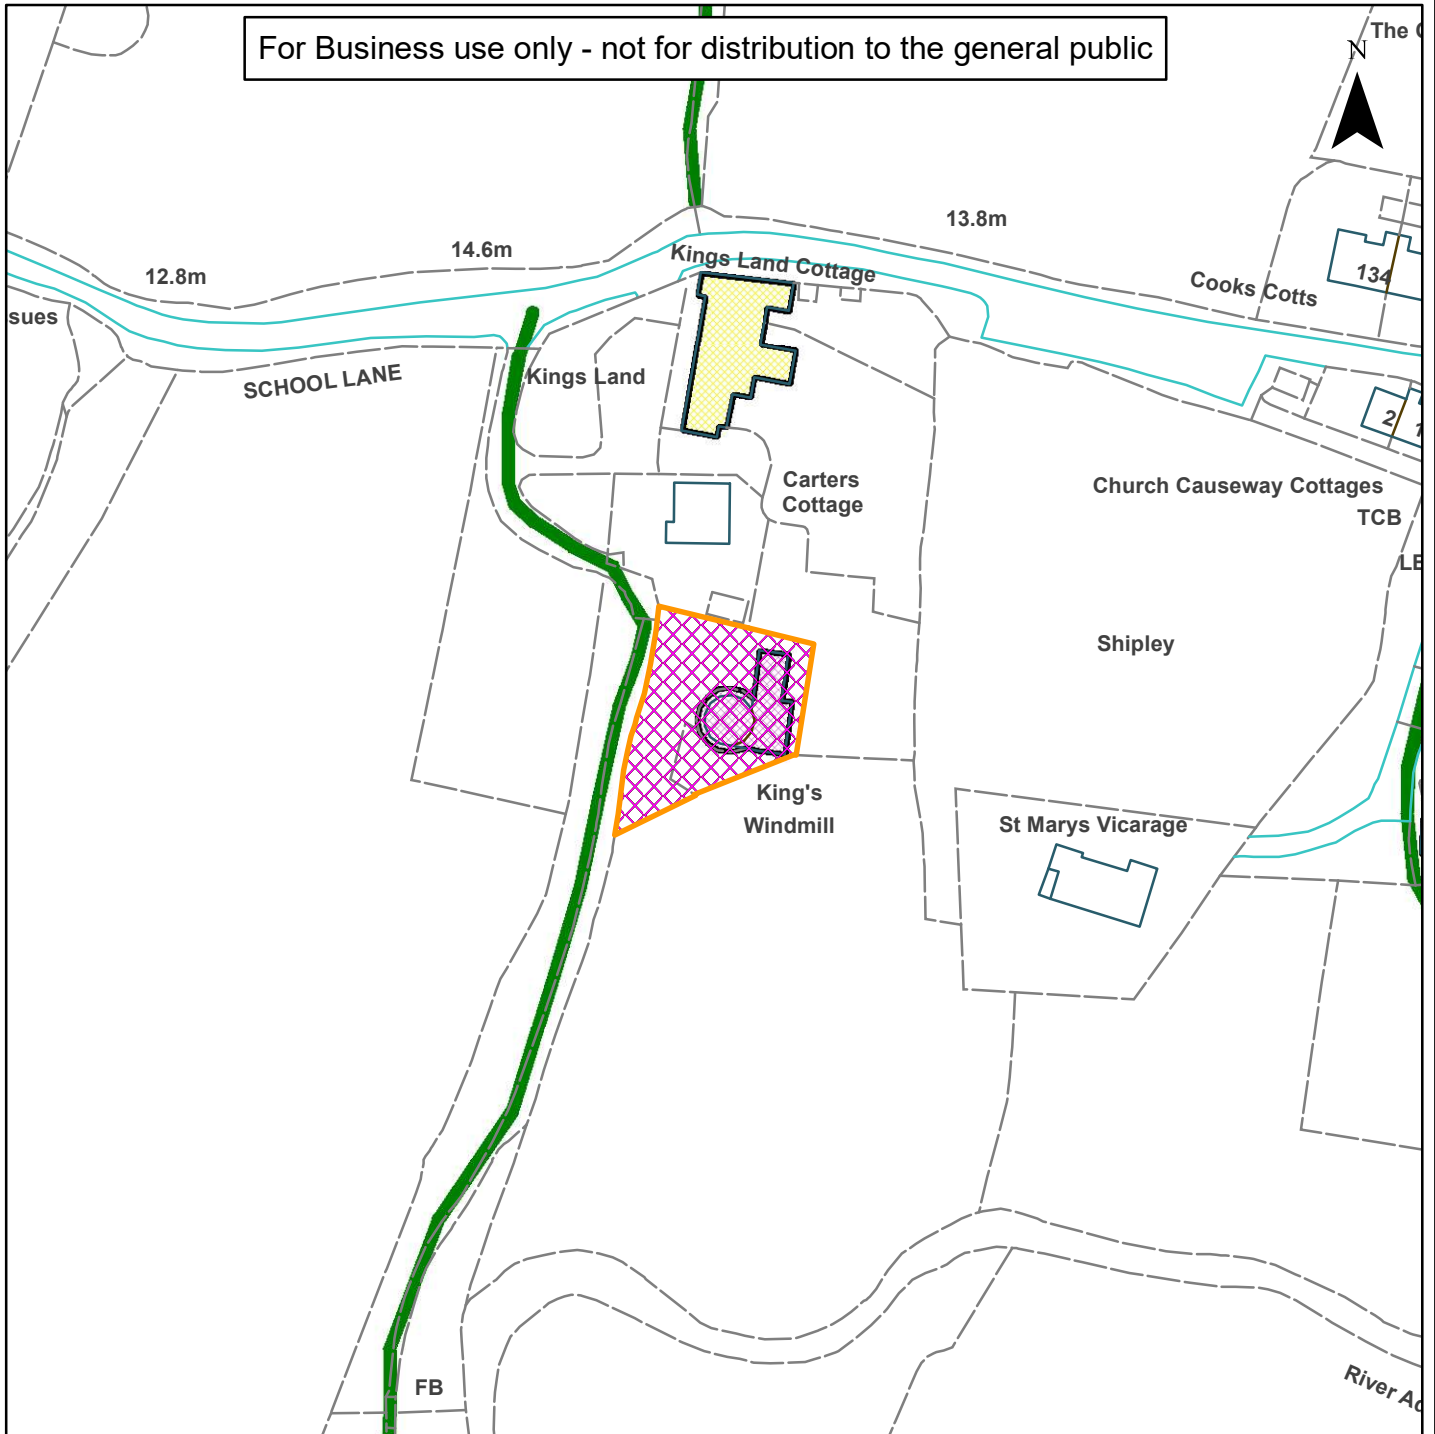

08) DC/20/0322

Horsham
District
Council

Kings Mill, School Lane, Shipley, Horsham, West Sussex, RH13 8PL

For Business use only - not for distribution to the general public

Scale: 1:1,250

Reproduced by permission of Ordnance Survey map on behalf of HMSO. © Crown copyright and database rights (2019). Ordnance Survey Licence.100023865