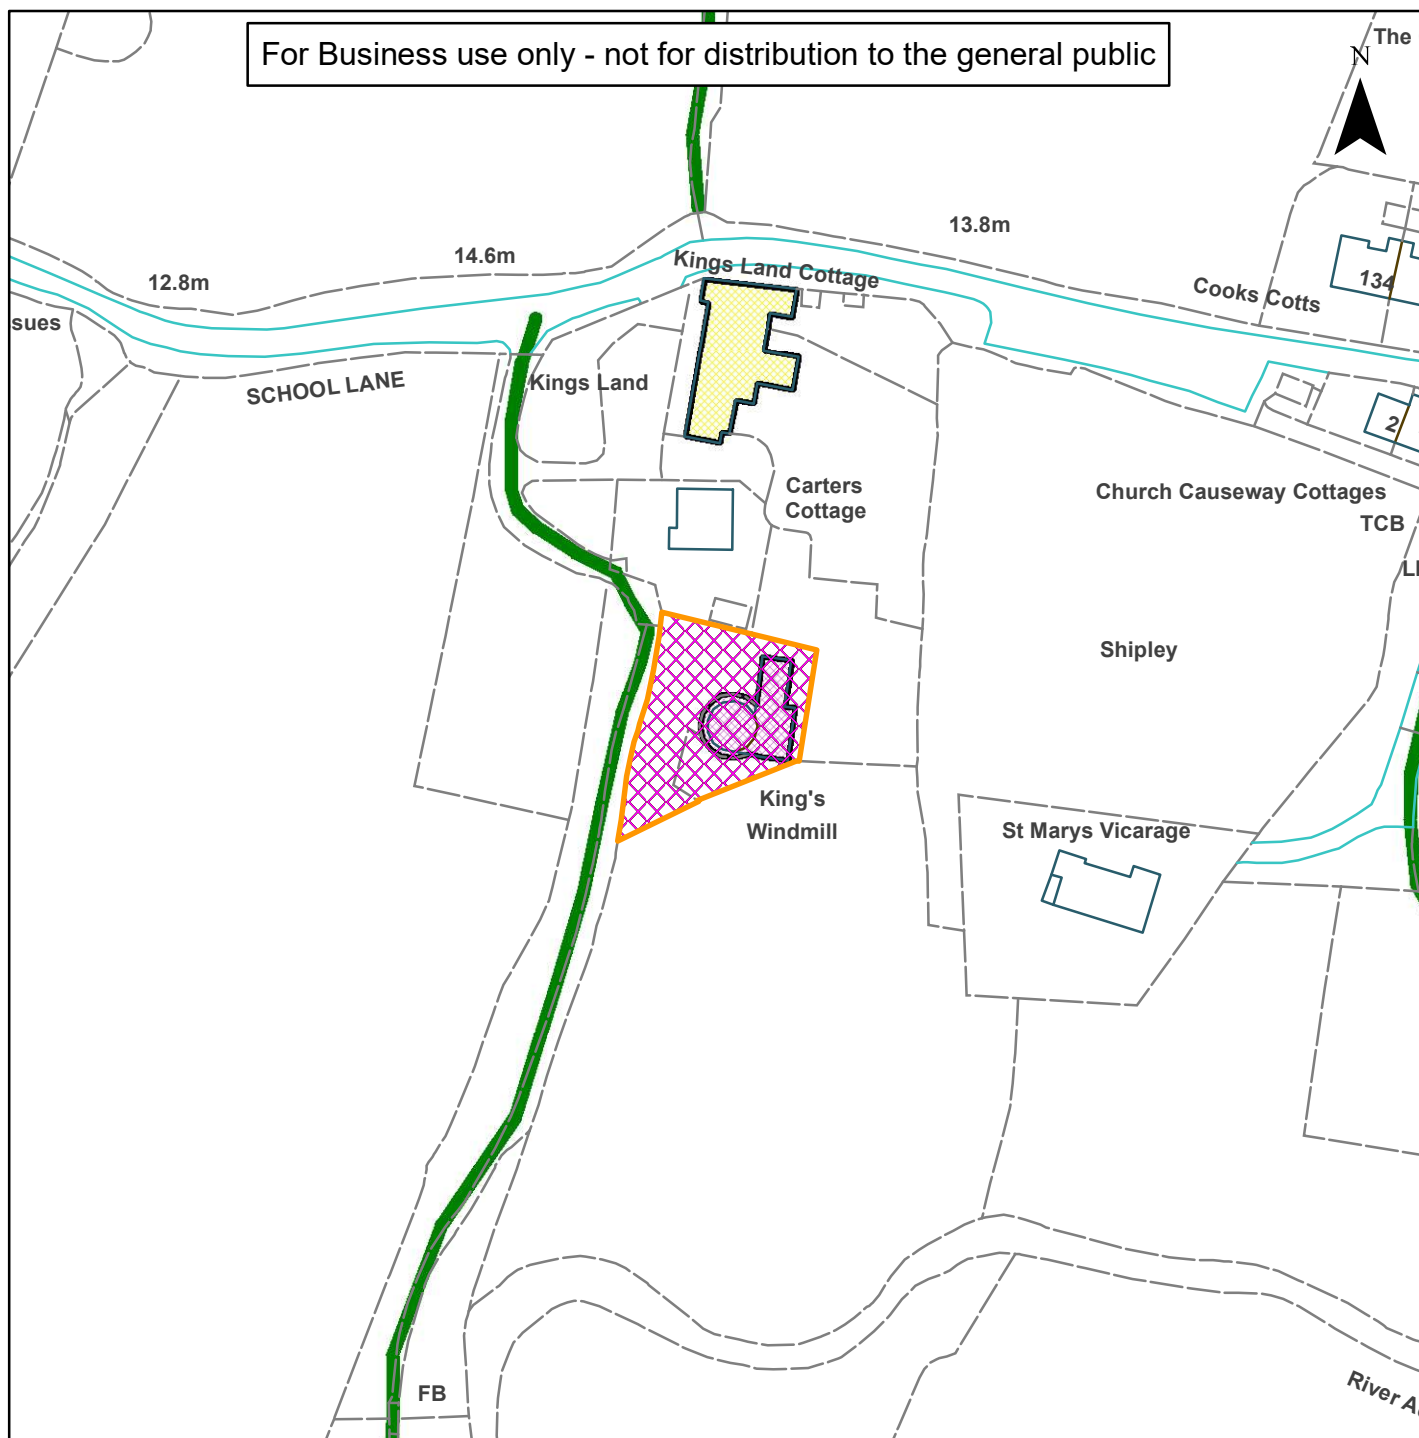

07) DC/20/0321

Horsham
District
Council

Kings Mill, School Lane, Shipley, Horsham, West Sussex, RH13 8PL

For Business use only - not for distribution to the general public

Scale: 1:1,250

Reproduced by permission of Ordnance Survey map on behalf of HMSO. © Crown copyright and database rights (2019). Ordnance Survey Licence.100023865