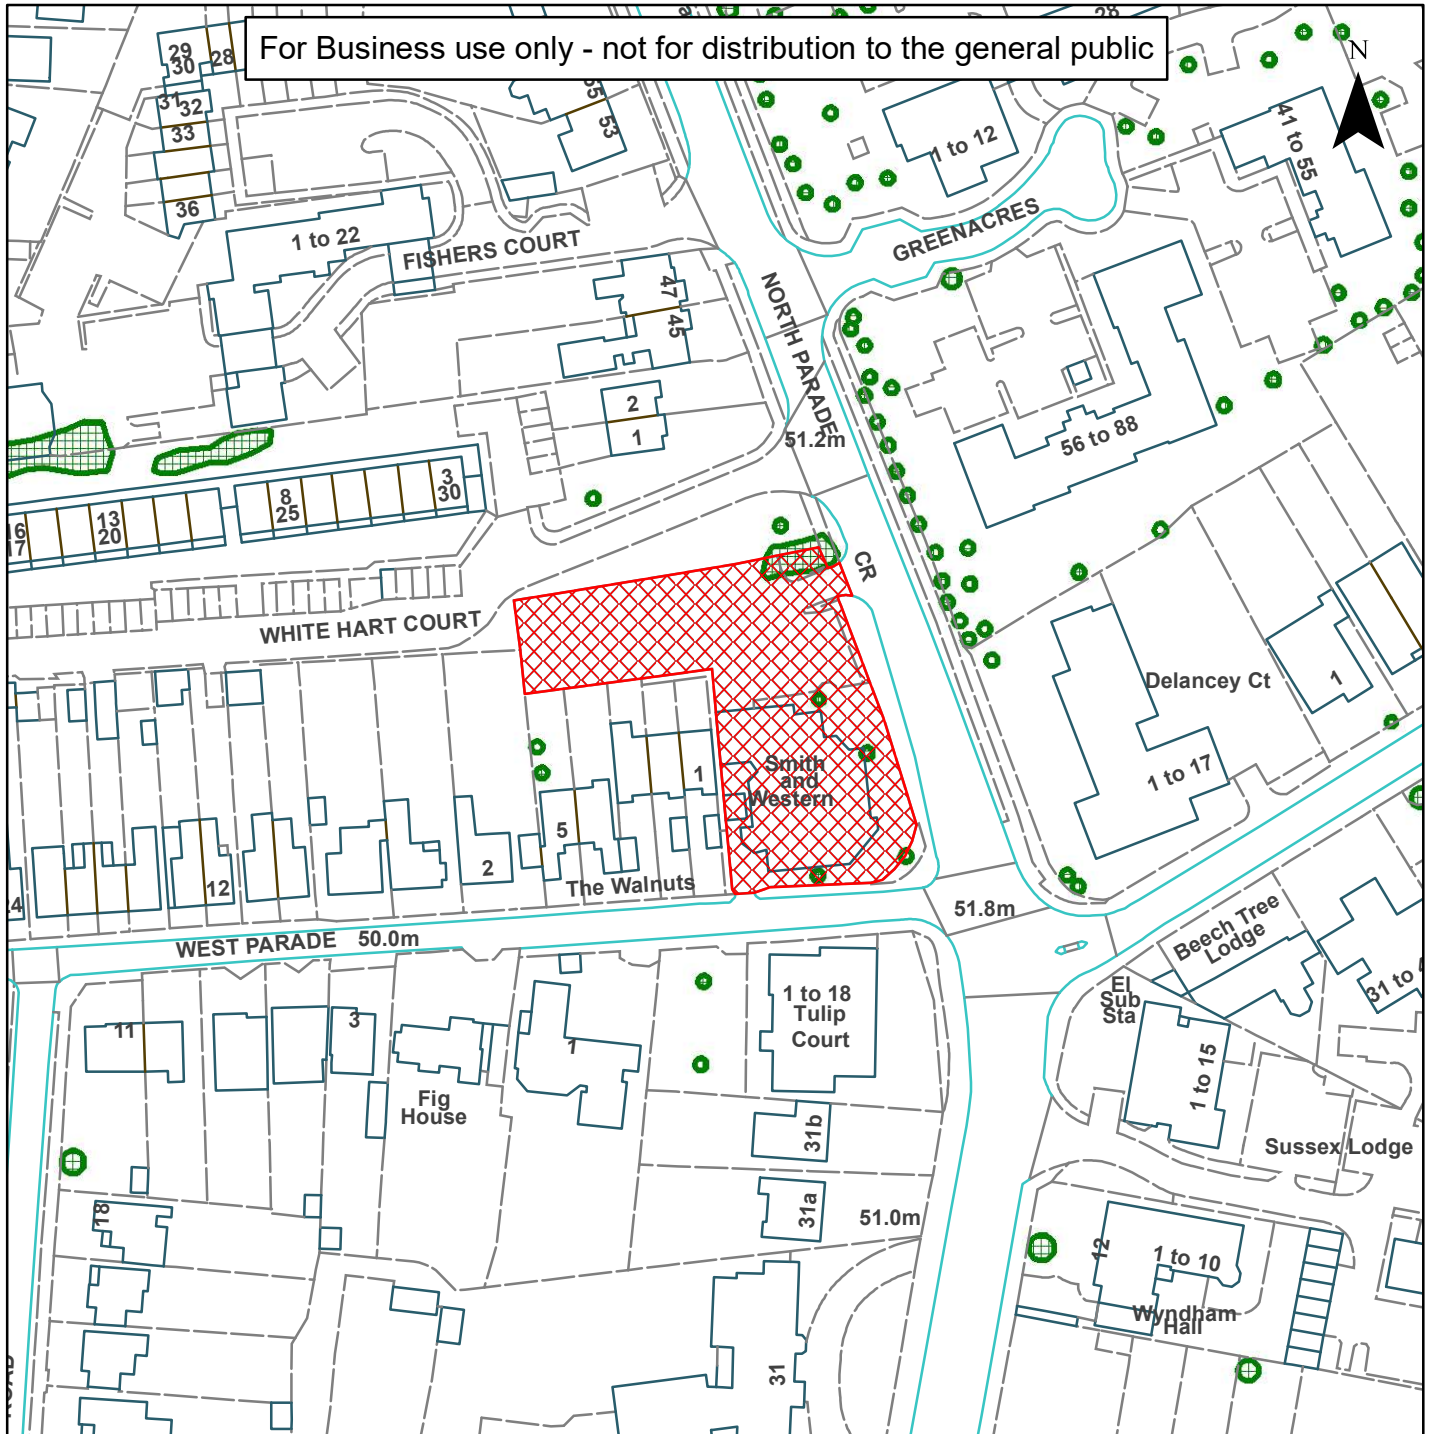

06) DC/20/0614

**Horsham
District
Council**

Smith and Western, 37 North Parade, Horsham, West
Sussex, RH12 2QR

For Business use only - not for distribution to the general public

Scale: 1:1,250

Reproduced by permission of Ordnance Survey map on behalf of HMSO. © Crown copyright and database rights (2019). Ordnance Survey Licence.100023865