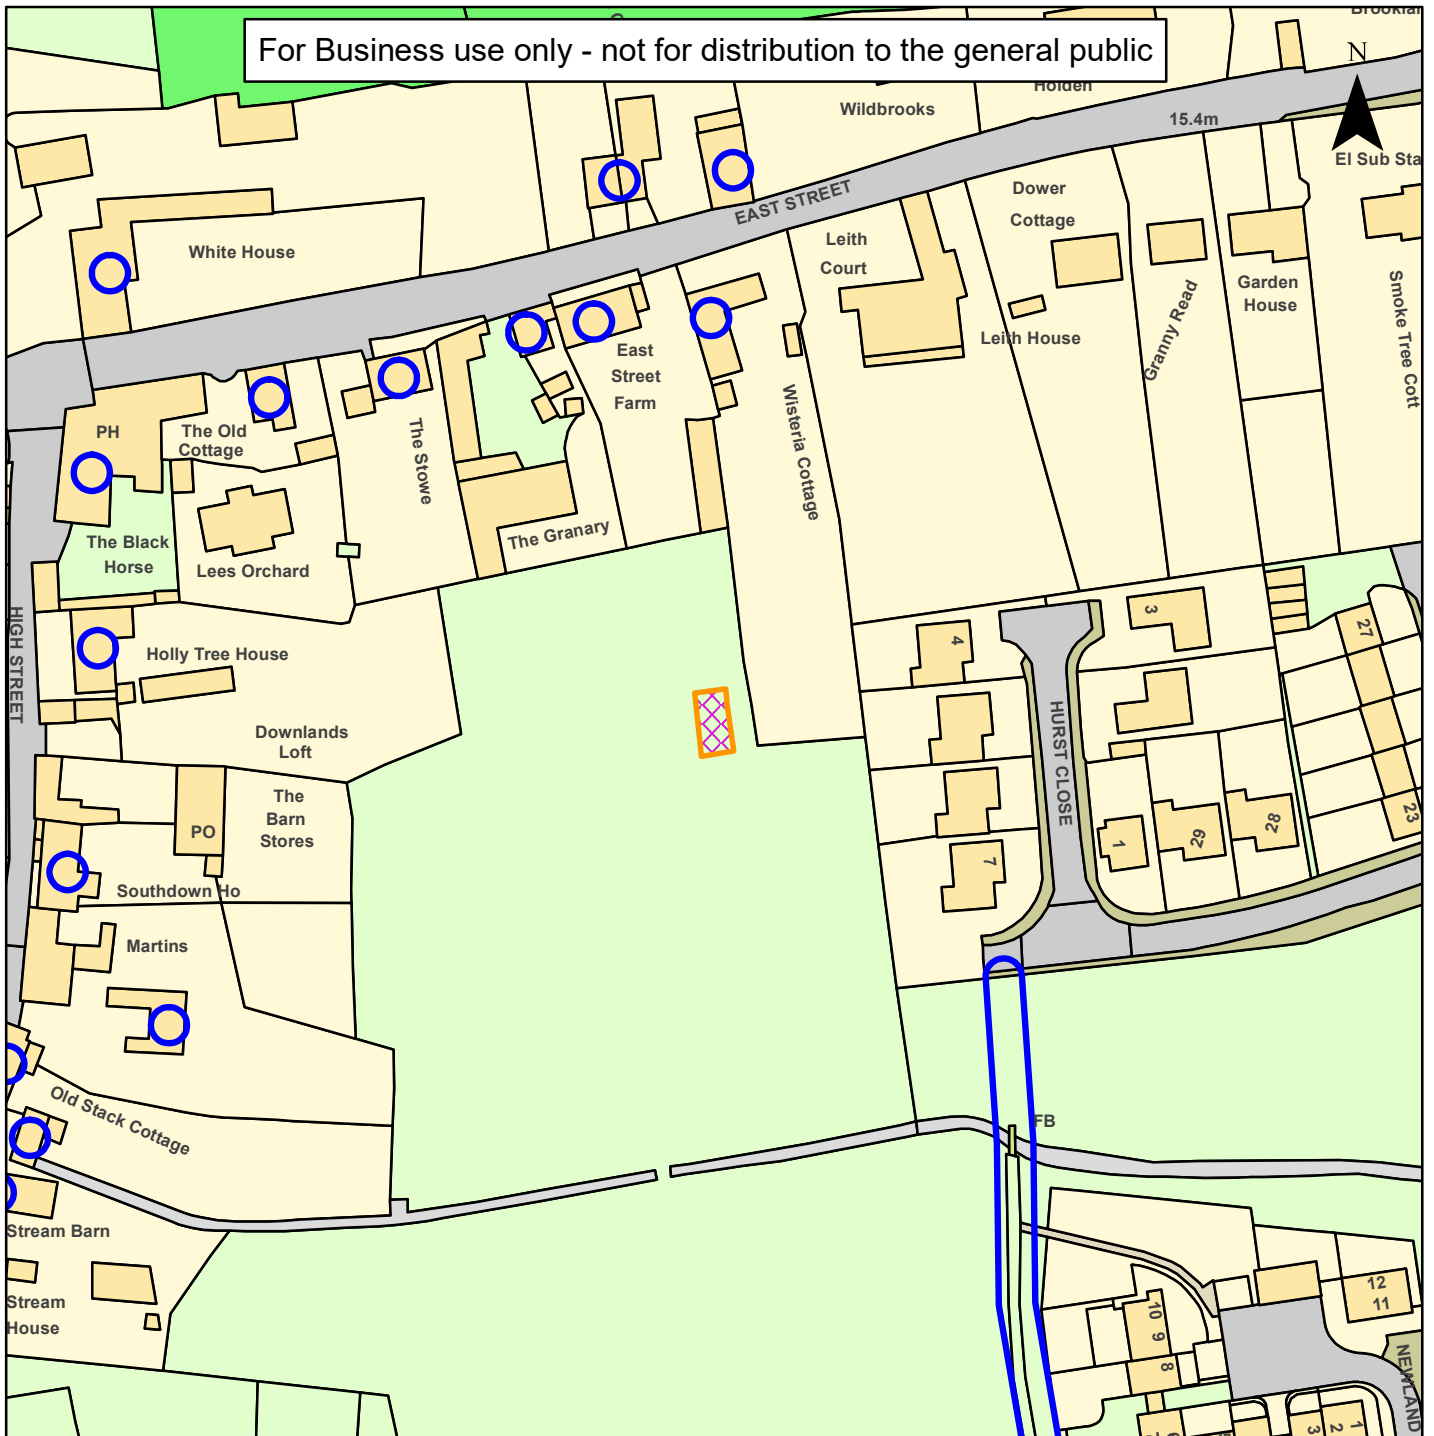

11) SDNP/20/03058/FUL

**Horsham
District
Council**

Land South of East Street Farm, East Street, Amberley, West Sussex

For Business use only - not for distribution to the general public

Scale: 1:1,250

Reproduced by permission of Ordnance Survey map on behalf of HMSO. © Crown copyright and database rights (2019). Ordnance Survey Licence.100023865