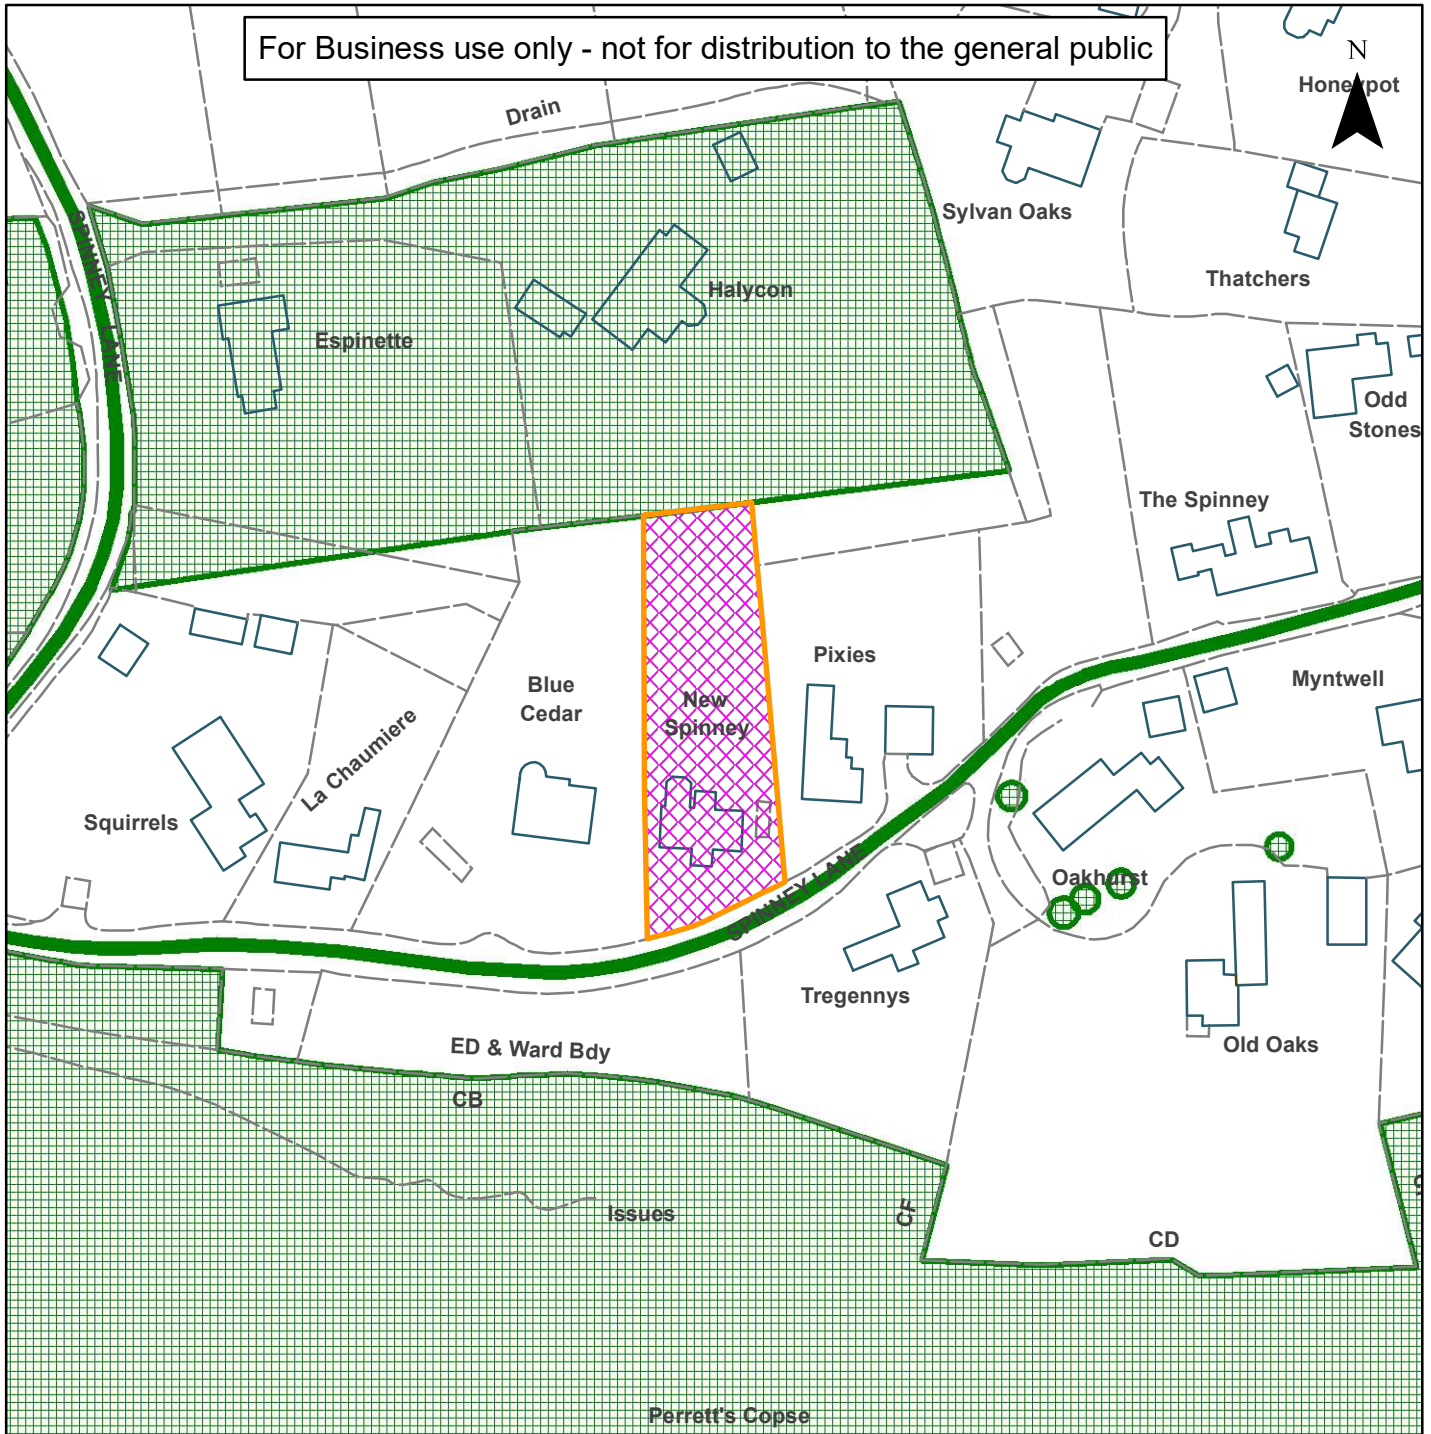

10) DC/20/1547

**Horsham
District
Council**

New Spinney, Spinney Lane, West Chilmington, Pulborough,
West Sussex, RH20 2NX

For Business use only - not for distribution to the general public

Scale: 1:1,250

Reproduced by permission of Ordnance Survey map on behalf of HMSO. © Crown copyright and database rights (2019). Ordnance Survey Licence.100023865

Organisation	Horsham District Council
Department	
Comments	
Date	12/11/2020
MSA Number	100023865