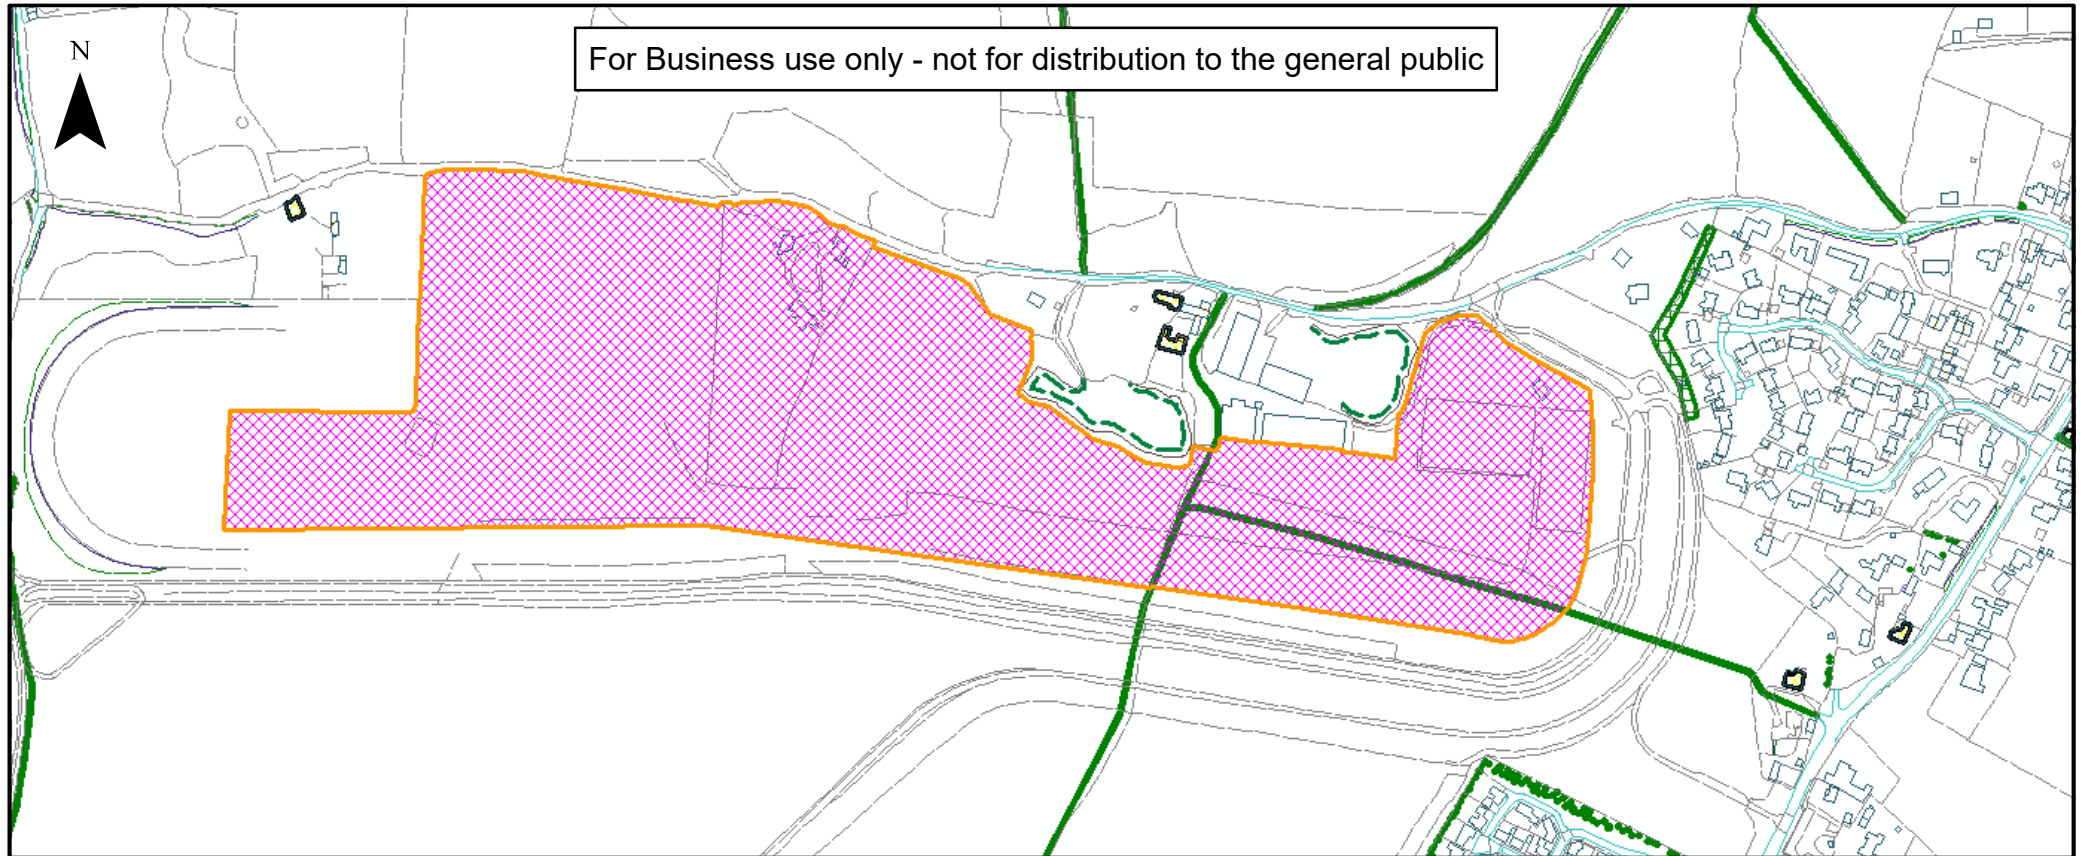

09) DC/20/0326

Land On The South Side of Hill Farm Lane, Codmore Hill, Pulborough, West Sussex, RH20 1BW

Horsham District Council

Scale: Approximately 1:4,500

Organisation	Horsham District Council
Department	
Comments	