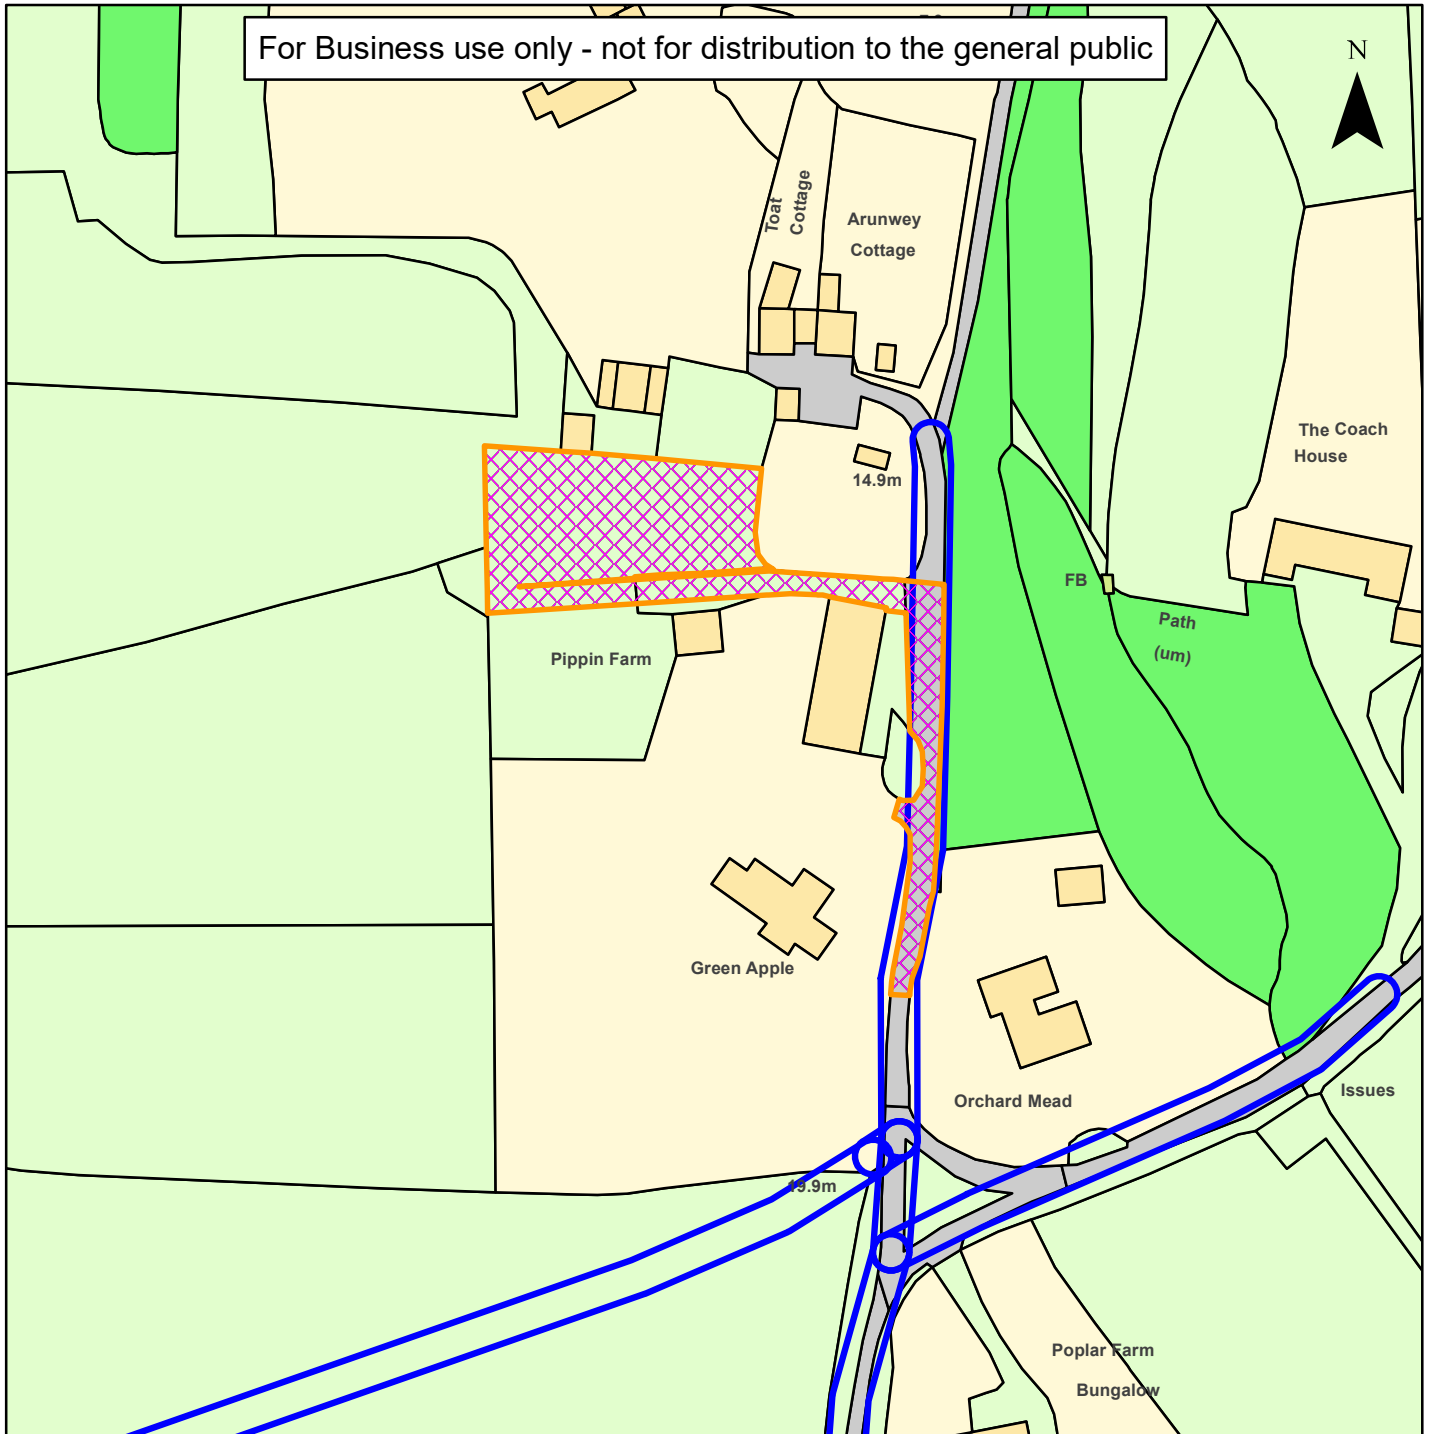

08) SDNP/20/01471/FUL

Horsham District Council

Pippin Farm, Toat Lane, Pulborough, RH20 1BZ

For Business use only - not for distribution to the general public

Scale: 1:1,250

Reproduced by permission of Ordnance Survey map on behalf of HMSO. © Crown copyright and database rights (2019). Ordnance Survey Licence.100023865