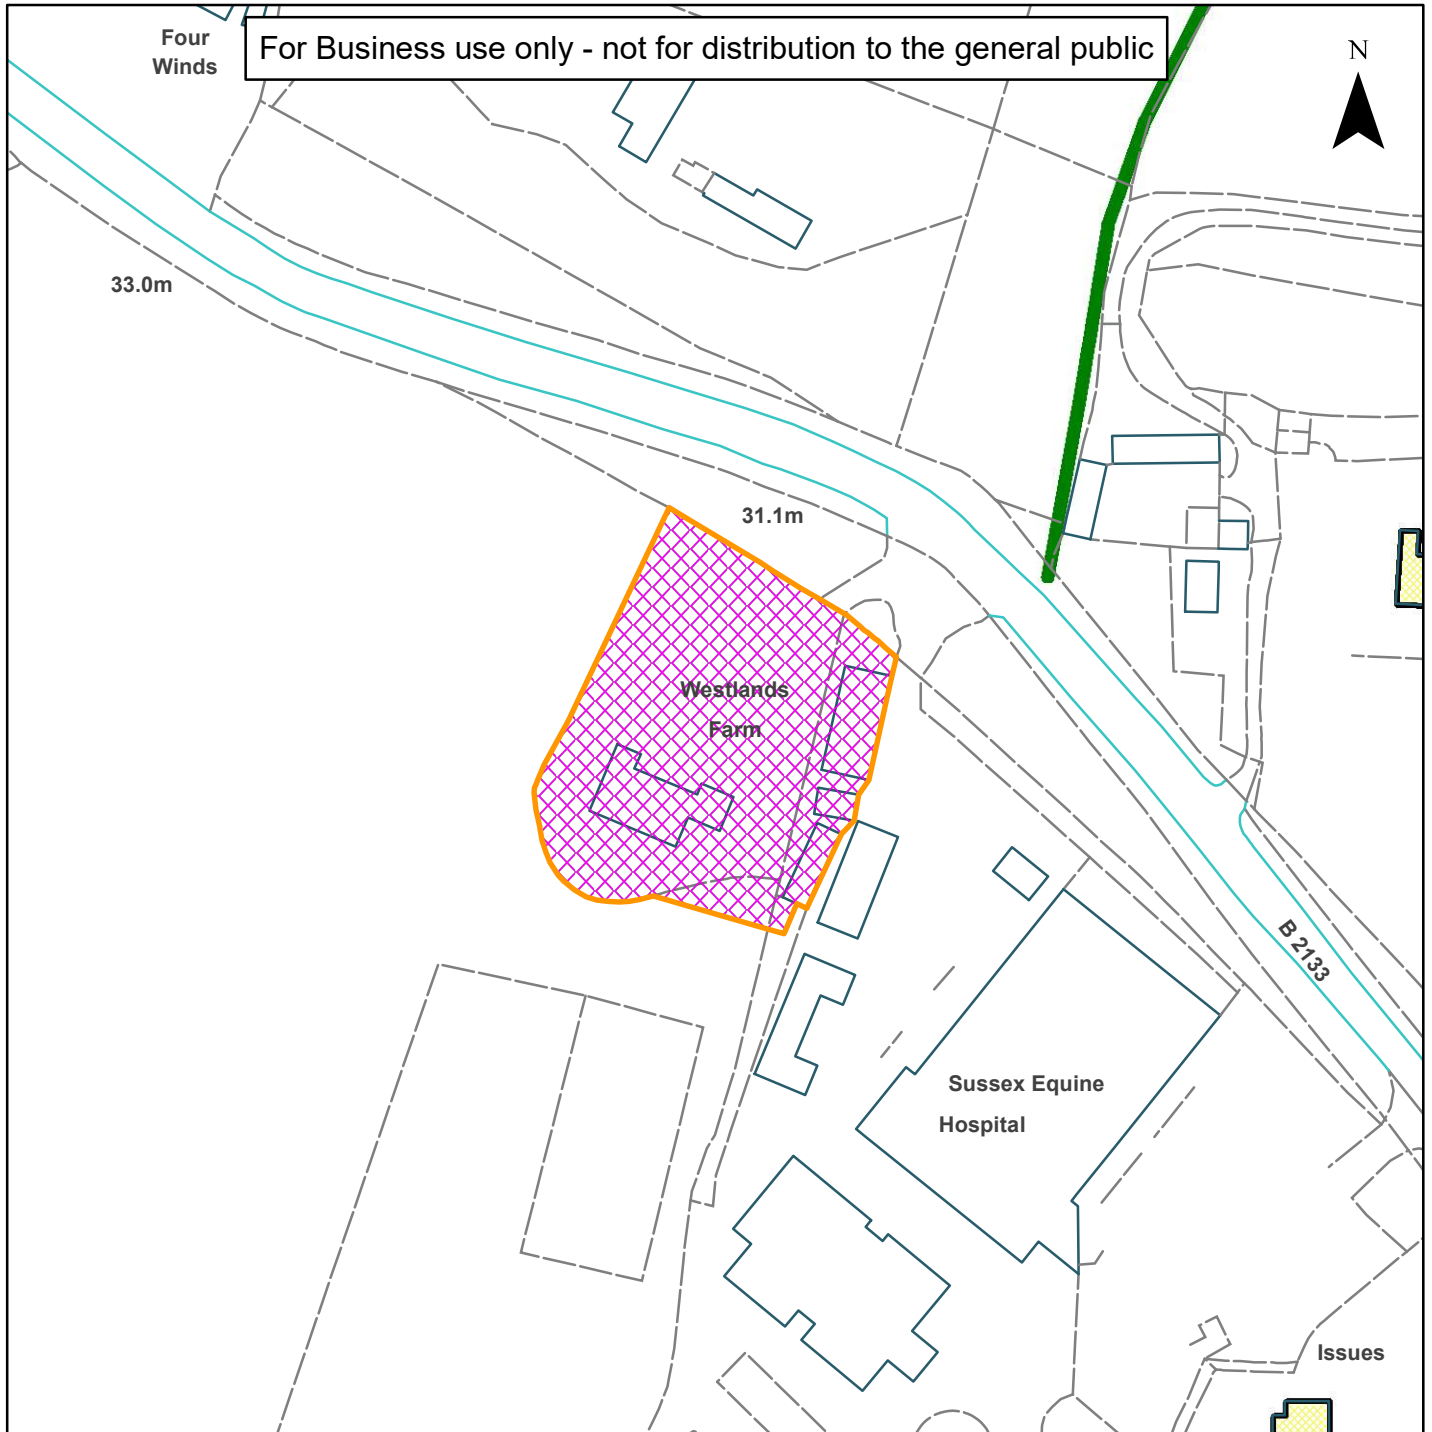

07) DC/19/2196

Horsham
District
Council

Westlands Farm, Billingshurst Road, Ashington, Pulborough,
West Sussex, RH20 3BB

Scale: 1:1,250

Reproduced by permission of Ordnance Survey map on behalf
of HMSO. © Crown copyright and database rights (2019).
Ordnance Survey Licence.100023865