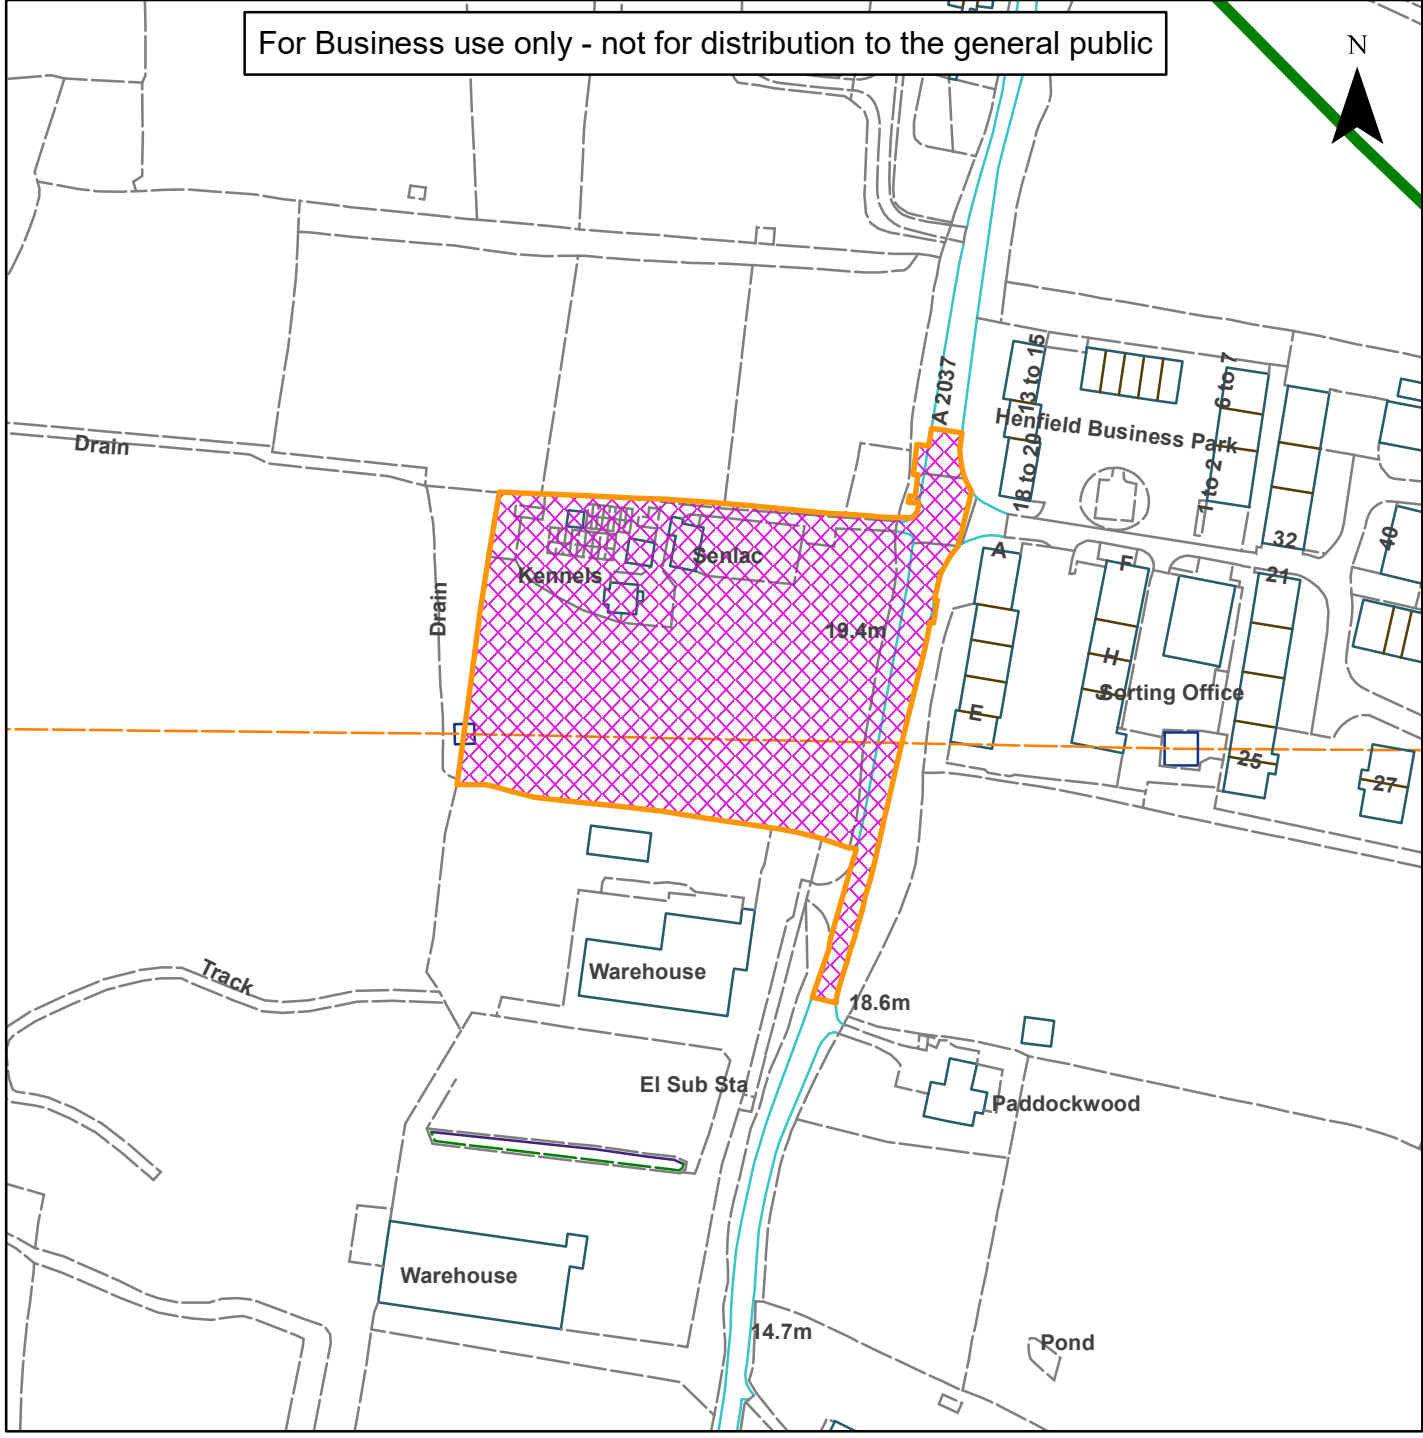

08) DC/20/0049

Horsham District Council

Senlac, Shoreham Road, Henfield

For Business use only - not for distribution to the general public

Scale: 1:2,500

Reproduced by permission of Ordnance Survey map on behalf of HMSO. © Crown copyright and database rights (2019). Ordnance Survey Licence.100023865