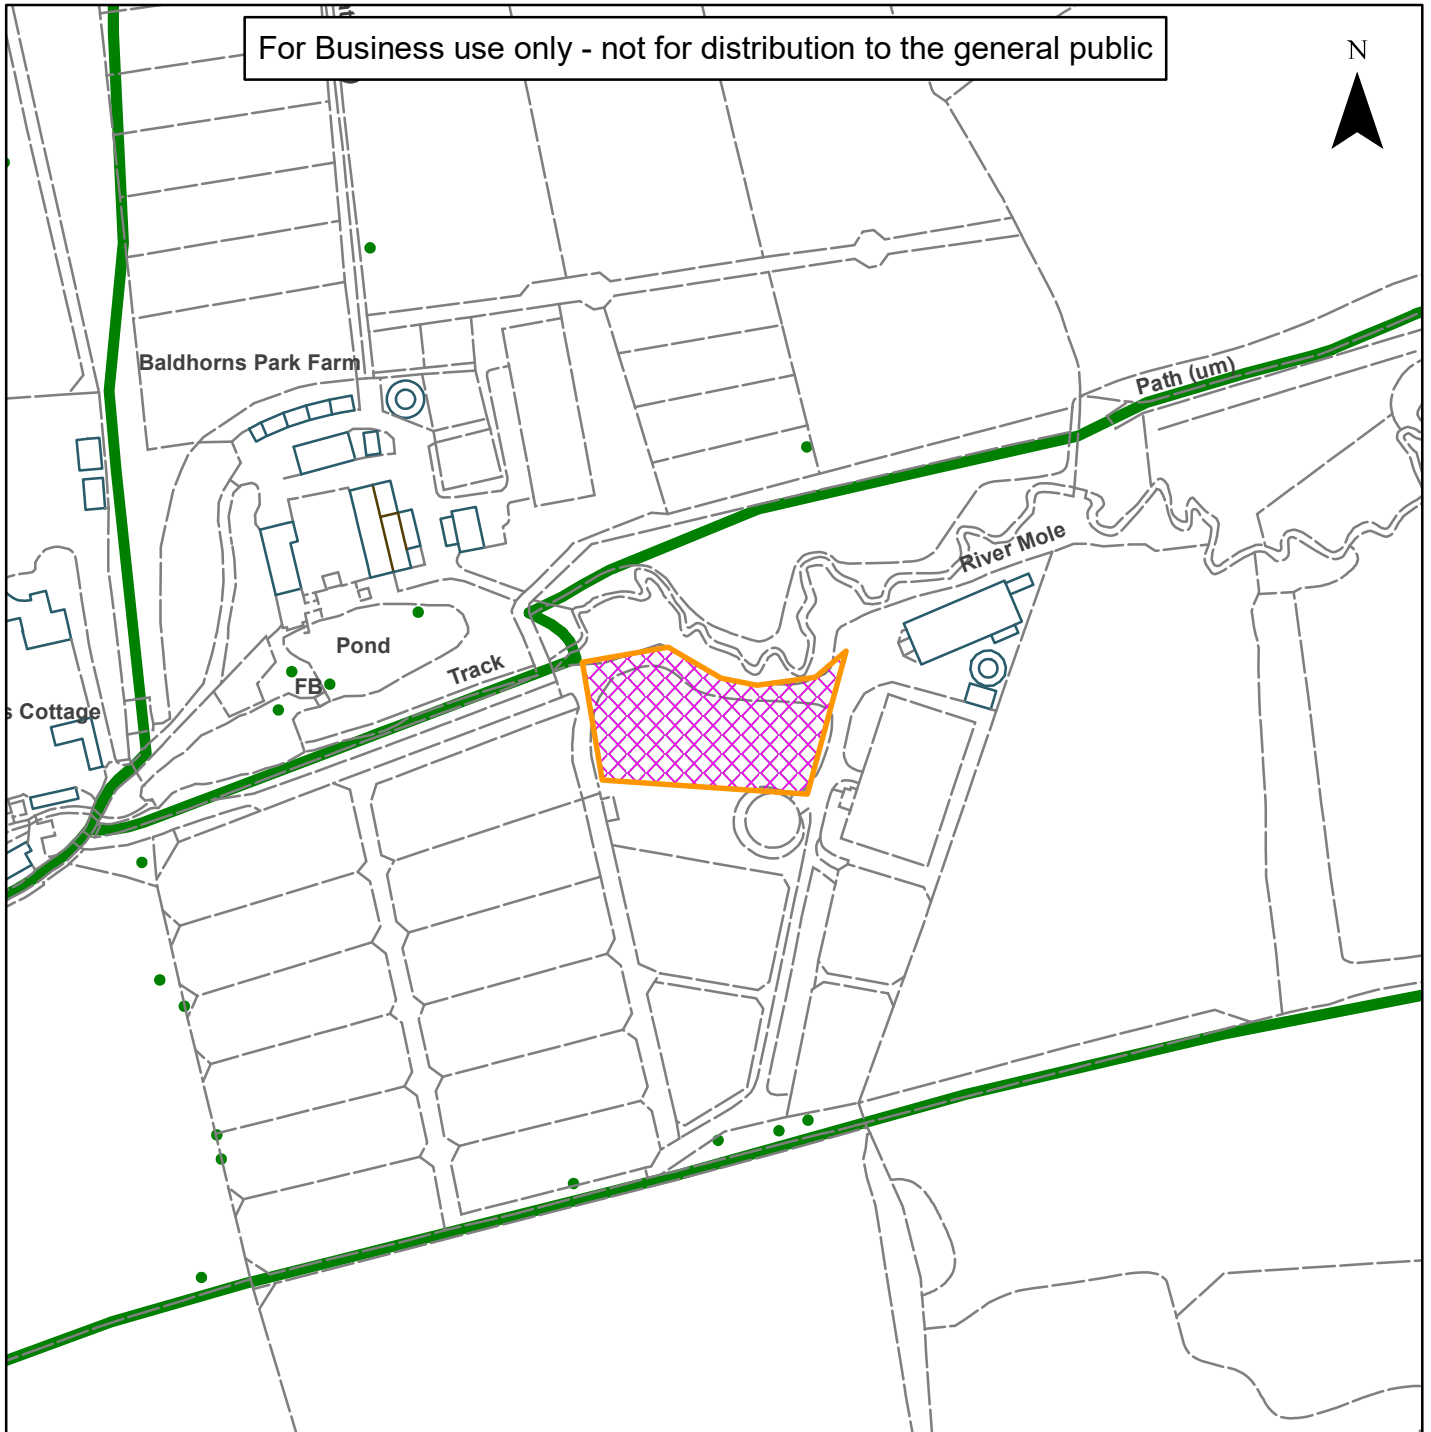

# 11) DC/20/0939

## Horsham District Council

Winterfold Farm, Wimland Road, Rusper, Horsham

For Business use only - not for distribution to the general public

N

**Scale:** 1:2,500

Reproduced by permission of Ordnance Survey map on behalf of HMSO. © Crown copyright and database rights (2019). Ordnance Survey Licence.100023865