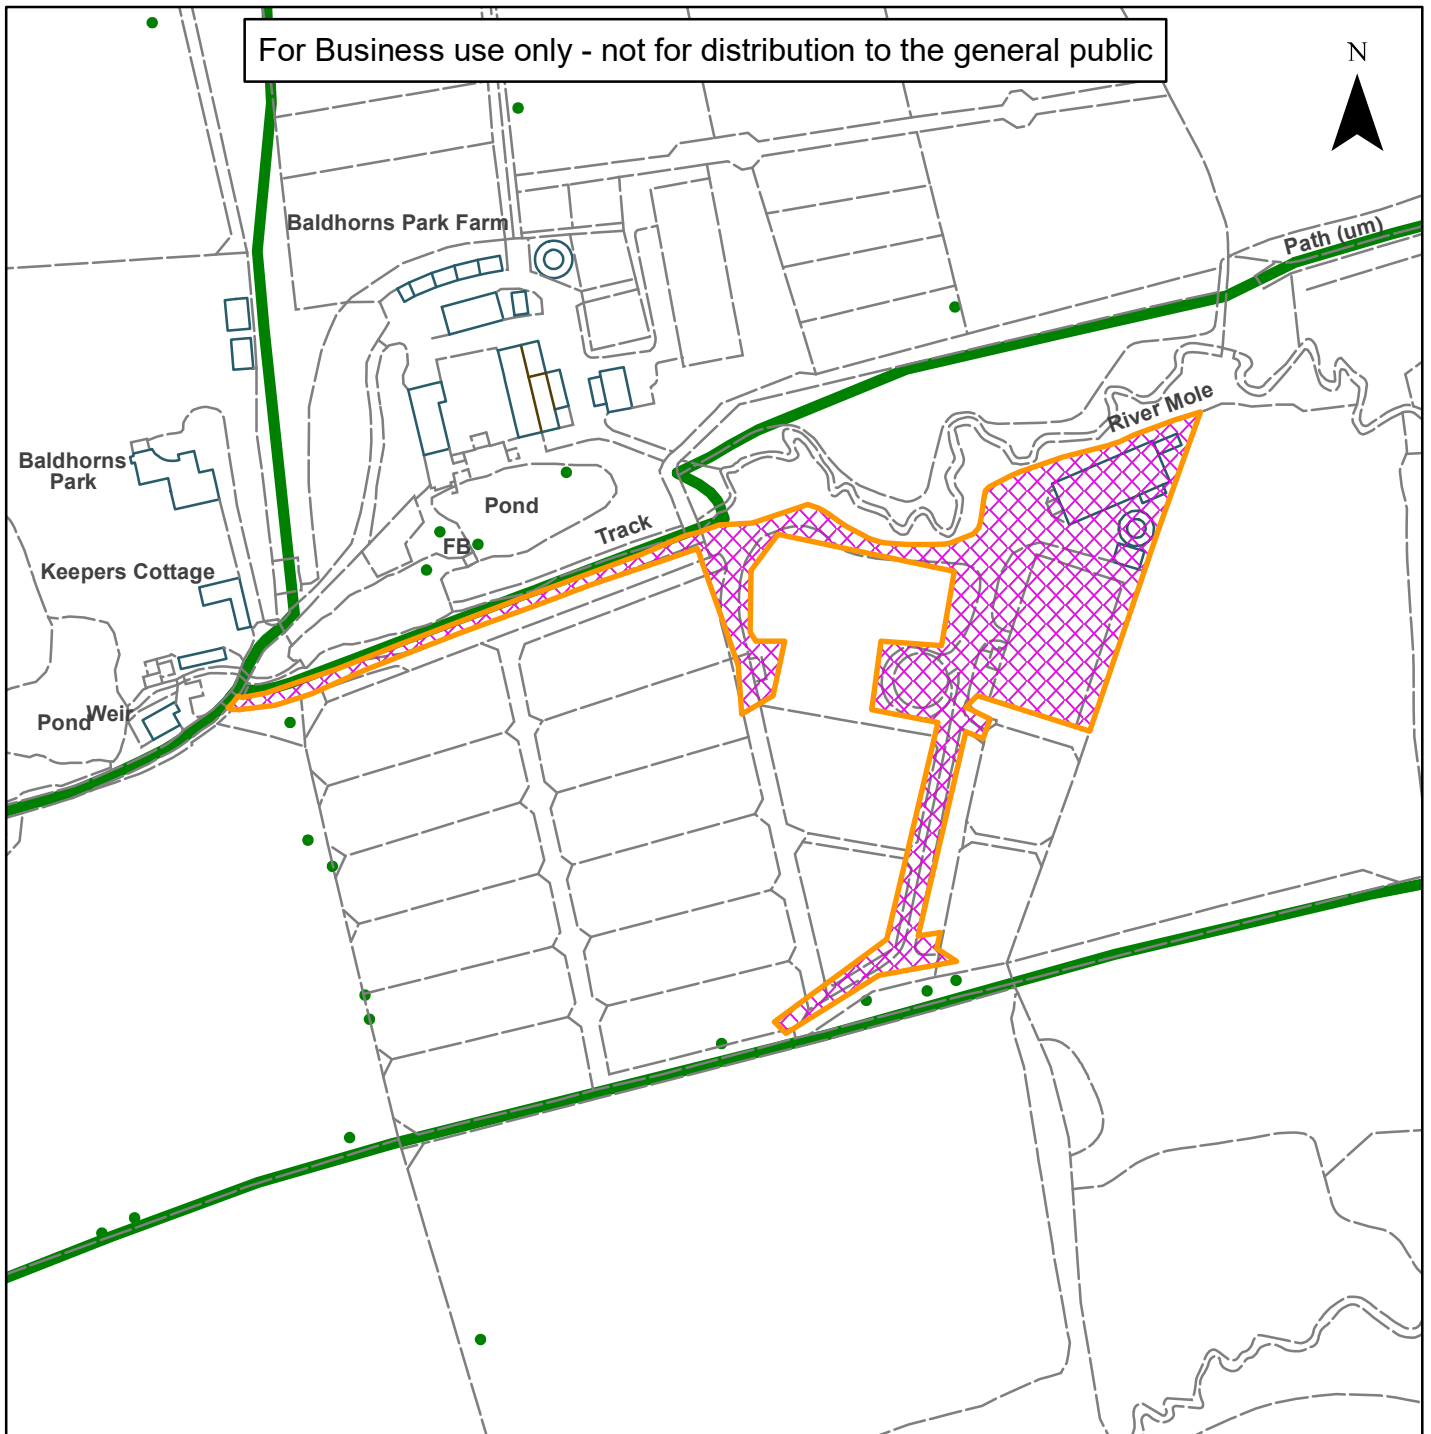

# 10) DC/20/0937

**Horsham  
District  
Council**

Winterfold Farm, Wimland Road, Rusper, Horsham

For Business use only - not for distribution to the general public

N

**Scale:** 1:2,500

Reproduced by permission of Ordnance Survey map on behalf of HMSO. © Crown copyright and database rights (2019). Ordnance Survey Licence.100023865